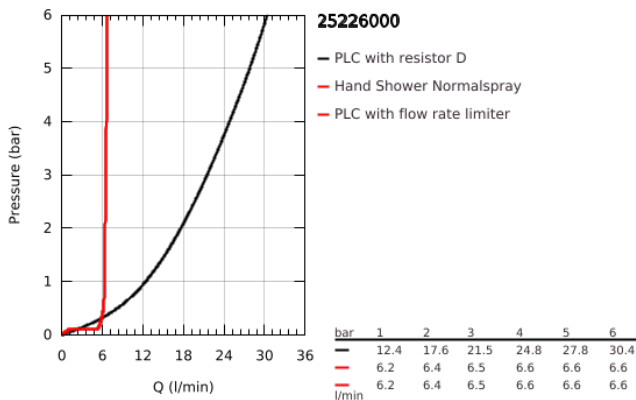

### TOOTE KIRJELDUS

- Värvus: chrome
- ceramic headparts 1/2", 90°
- GROHE LongLife finish
- consisting of:
  - pre-assembled spout fixing
  - knobs with inlay, can be combined with 48 462 000 or 48 463 000
  - bath spout with mousseur and diverter bath/shower
  - hand shower Rainshower Aqua Stick 6.5 l/min
  - shower hose 2000 mm
  - flexible connection hoses
  - connection for shower hose
  - protected against backflow
  - can be used with 29 037 002