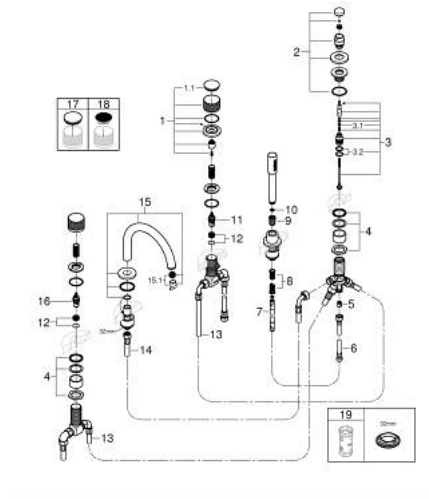

### TOOTE KIRJELDUS

- Värvus: chrome
- ceramic headparts 1/2", 90°
- GROHE LongLife finish
- consisting of:
  - pre-assembled spout fixing
  - knobs with inlay, can be combined with 48 462 000 or 48 463 000
  - bath spout with mousseur and diverter bath/shower
  - hand shower Rainshower Aqua Stick 6.5 l/min
  - shower hose 2000 mm
  - flexible connection hoses
  - connection for shower hose
  - protected against backflow
  - can be used with 29 037 002

### VARUOSAD, mai 2018 – nüüd

- 1: Handle (Tellimuse number 1013490000)
- 1.1: cap (Tellimuse number 1013480000)
- 2: Diverter knob (Tellimuse number 48411000)
- 3: Diverter (Tellimuse number 45443000)
- 3.1: Sealing washer  $\varnothing 6 \times \varnothing 2$  (Tellimuse number 0128300M)
- 3.2: Sealing washer (Tellimuse number 0120500M)
- 4: Replacement kit for shank fastening (Tellimuse number 45444000)
- 5: Non-return valve (Tellimuse number 08565000)
- 6: Tube (Tellimuse number 07300000)
- 7: Metal shower hose (Tellimuse number 28146000)
- 8: Compression spring (Tellimuse number 00869000)
- 9: Cone nut (Tellimuse number 08864000)
- 10: Dirt strainer (Tellimuse number 0700200M)
- 11: Ceramic headpart 3/4" (Tellimuse number 45887000)
- 12: Valve seat 3/4" (Tellimuse number 45345000)
- 13: Tube (Tellimuse number 48019000)
- 14: Tube (Tellimuse number 48018000)
- 15: Spout (Tellimuse number 1013500000)
- 15.1: Mousseur (Tellimuse number 13926000)
- 16: Ceramic headpart 3/4" (Tellimuse number 45888000)
- 17: Inlays made from White Attica Caesarstone material (Tellimuse number 48462000)\*
- 18: Inlays made from Vanilla Noir Caesarstone material (Tellimuse number 48463000)\*
- 19: Socket spanner (Tellimuse number 19332000)\*