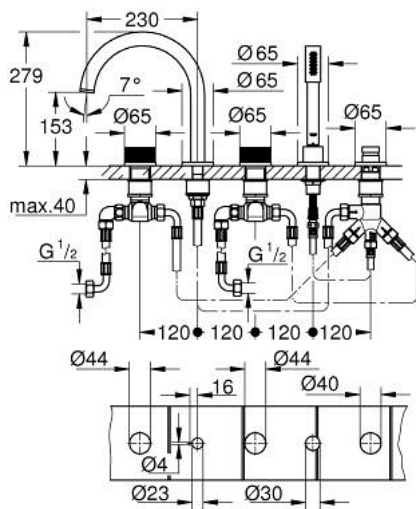

### TOOTE KIRJELDUS

- Värvus: chrome
- ceramic headparts 1/2", 90°
- GROHE LongLife finish
- consisting of:
  - pre-assembled spout fixing
  - knobs with inlay, can be combined with 48 462 000 or 48 463 000
  - bath spout with mousseur and diverter bath/shower
  - hand shower Rainshower Aqua Stick 6.5 l/min
  - shower hose 2000 mm
  - flexible connection hoses
  - connection for shower hose
  - protected against backflow
  - can be used with 29 037 002

### VARUOSAD, mai 2018 – nüüd

- 1: Handle (Tellimuse number 1013490000)
- 1.1: cap (Tellimuse number 1013480000)
- 2: Diverter knob (Tellimuse number 48411000)
- 3: Diverter (Tellimuse number 45443000)
- 3.1: Sealing washer  $\varnothing 6 \times \varnothing 2$  (Tellimuse number 0128300M)
- 3.2: Sealing washer (Tellimuse number 0120500M)
- 4: Replacement kit for shank fastening (Tellimuse number 45444000)
- 5: Non-return valve (Tellimuse number 08565000)
- 6: Tube (Tellimuse number 07300000)
- 7: Metal shower hose (Tellimuse number 28146000)
- 8: Compression spring (Tellimuse number 00869000)
- 9: Cone nut (Tellimuse number 08864000)
- 10: Dirt strainer (Tellimuse number 0700200M)
- 11: Ceramic headpart 3/4" (Tellimuse number 45887000)
- 12: Valve seat 3/4" (Tellimuse number 45345000)
- 13: Tube (Tellimuse number 48019000)
- 14: Tube (Tellimuse number 48018000)
- 15: Spout (Tellimuse number 1013500000)
- 15.1: Mousseur (Tellimuse number 13926000)
- 16: Ceramic headpart 3/4" (Tellimuse number 45888000)
- 17: Inlays made from White Attica Caesarstone material (Tellimuse number 48462000)\*
- 18: Inlays made from Vanilla Noir Caesarstone material (Tellimuse number 48463000)\*
- 19: Socket spanner (Tellimuse number 19332000)\*