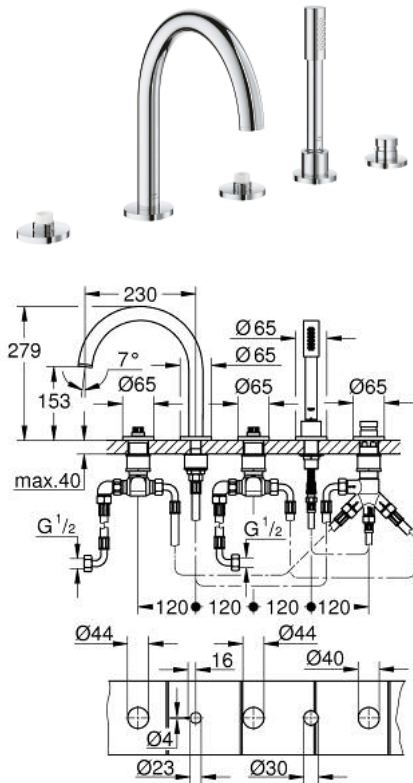

25 224 000 ATRIO PRIVATE COLLECTION 5-HOLE BATH COMBINATION

TOOTE KIRJELDUS

- Värvus: chrome
- ceramic headparts 1/2", 90°
- GROHE LongLife finish
- consisting of:
- pre-assembled spout fixing
- bath spout with mousseur and diverter bath/shower
- hand shower Rainshower Aqua Stick 6.5 l/min
- shower hose 2000 mm
- flexible connection hoses
- connection for shower hose
- protected against backflow
- for stick handles
- to be combined with stick sets 48 464, 48 465 or 48 651, please order separately
- can be used with 29 037 002