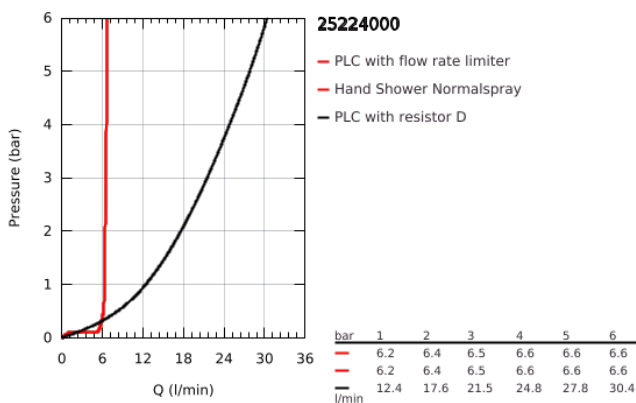

25 224 000 ATRIO PRIVATE COLLECTION 5-HOLE BATH COMBINATION

TOOTE KIRJELDUS

- Värvus: chrome
- ceramic headparts 1/2", 90°
- GROHE LongLife finish
- consisting of:
- pre-assembled spout fixing
- bath spout with mousseur and diverter bath/shower
- hand shower Rainshower Aqua Stick 6.5 l/min
- shower hose 2000 mm
- flexible connection hoses
- connection for shower hose
- protected against backflow
- for stick handles
- to be combined with stick sets 48 464, 48 465 or 48 651, please order separately
- can be used with 29 037 002