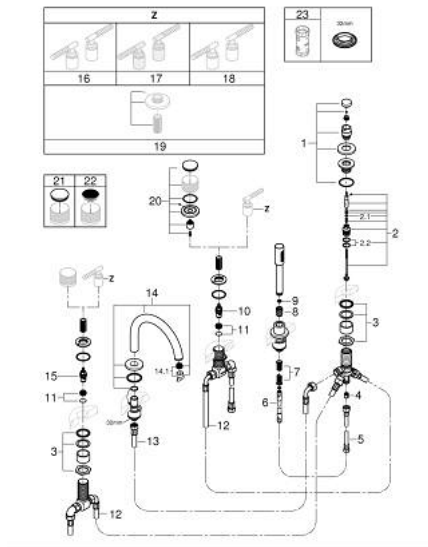

25 224 000 ATRIO PRIVATE COLLECTION 5-HOLE BATH COMBINATION

VARUOSAD, mai 2018 – nüüd

1. 1: Diverter knob (Tellimuse number 48411000)
2. 2: Diverter (Tellimuse number 45443000)
- 2.1: Sealing washer $\varnothing 6 \times \varnothing 2$ (Tellimuse number 0128300M)
- 2.2: Sealing washer (Tellimuse number 0120500M)
5. 3: Replacement kit for shank fastening (Tellimuse number 45444000)
6. 4: Non-return valve (Tellimuse number 08565000)
7. 5: Tube (Tellimuse number 07300000)
8. 6: Metal shower hose (Tellimuse number 28146000)
9. 7: Compression spring (Tellimuse number 00869000)
10. 8: Cone nut (Tellimuse number 08864000)
11. 9: Dirt strainer (Tellimuse number 0700200M)
12. 10: Ceramic headpart 3/4" (Tellimuse number 45887000)
13. 11: Valve seat 3/4" (Tellimuse number 45345000)
14. 12: Tube (Tellimuse number 48019000)
15. 13: Tube (Tellimuse number 48018000)
16. 14: Spout (Tellimuse number 1013500000)
- 14.1: Mousseur (Tellimuse number 13926000)
18. 15: Ceramic headpart 3/4" (Tellimuse number 45888000)
19. 16: Sticks made from White Attica Caesarstone material (Tellimuse number 48464000)*
20. 17: Sticks made from Vanilla Noir Caesarstone material (Tellimuse number 48465000)*
21. 18: Knurled sticks (Tellimuse number 48651000)*
22. 19: Escutcheon (Tellimuse number 1013510000)*
23. 20: Handle (Tellimuse number 1013490000)*
24. 21: Inlays made from White Attica Caesarstone material (Tellimuse number 48462000)*
25. 22: Inlays made from Vanilla Noir Caesarstone material (Tellimuse number 48463000)*
26. 23: Socket spanner (Tellimuse number 19332000)*

* Lisatarvikud