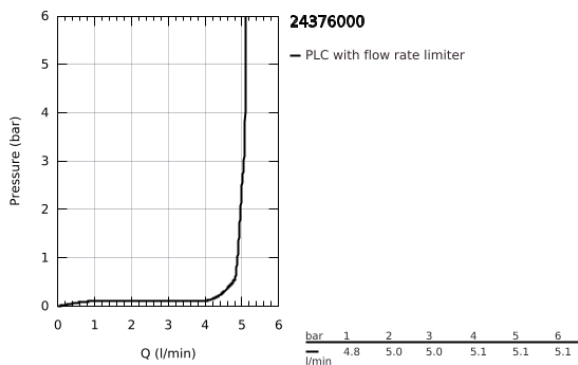

24 376 000 **GRANDERA SINGLE-LEVER BASIN MIXER 1/2"**
M-SIZE

TOOTE KIRJELDUS

- Värvus: chrome
- single hole installation
- GROHE SilkMove 28 mm ceramic cartridge
- temperature limiter
- GROHE LongLife finish
- GROHE EcoJoy - less water, perfect flow
- maximum flow rate (at 3 bar): 5 l/min
- GROHE FastFixation installation system
- GROHE AquaGuide adjustable mousseur
- smooth body
- flexible connection hoses

24 376 000 **GRANDERA SINGLE-LEVER BASIN MIXER 1/2"**
M-SIZE

VARUOSAD, oktoober 2021 – nüüd

- 1: lever (Tellimuse number 42645000)
- 2: Fitting ring (Tellimuse number 46715000)
- 3: Cartridge (Tellimuse number 46580000)
- 4: Laminar flow straightener (Tellimuse number 48182000)
- 5: Shank mounting kit (Tellimuse number 46671000)
- 6: Mounting wrench (Tellimuse number 19017000)*