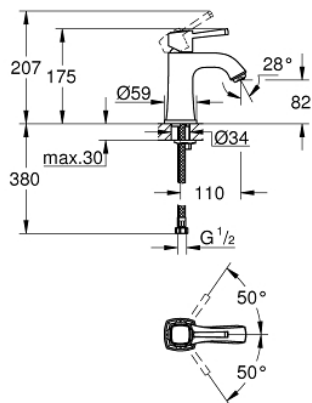

24 376 000 **GRANDERA SINGLE-LEVER BASIN MIXER 1/2"**
M-SIZE

TOOTE KIRJELDUS

- Värvus: chrome
- single hole installation
- GROHE SilkMove 28 mm ceramic cartridge
- temperature limiter
- GROHE LongLife finish
- GROHE EcoJoy - less water, perfect flow
- maximum flow rate (at 3 bar): 5 l/min
- GROHE FastFixation installation system
- GROHE AquaGuide adjustable mousseur
- smooth body
- flexible connection hoses

24 376 000 **GRANDERA SINGLE-LEVER BASIN MIXER 1/2"**
M-SIZE

VARUOSAD, oktoober 2021 – nüüd

- 1: lever (Tellimuse number 42645000)
- 2: Fitting ring (Tellimuse number 46715000)
- 3: Cartridge (Tellimuse number 46580000)
- 4: Laminar flow straightener (Tellimuse number 48182000)
- 5: Shank mounting kit (Tellimuse number 46671000)
- 6: Mounting wrench (Tellimuse number 19017000)*