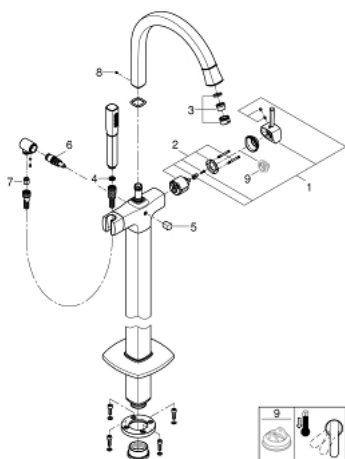

24 375 000 **GRANDERA SINGLE-LEVER BATH MIXER 1/2", FLOOR MOUNTED**

TOOTE KIRJELDUS

- Värvus: chrome
- for use with rough-in set 45 984
- without roughing-in set
- GROHE SilkMove 46 mm ceramic cartridge
- GROHE LongLife finish
- automatic diverter: bath/shower
- spout with mousseur
- projection 320 mm
- integrated non-return valves in the shower outlet 1/2"
- with shower holder
- Grandera hand shower 7,6 l
- Silverflex shower hose 1250 mm
- protected against backflow

24 375 000 GRANDERA SINGLE-LEVER BATH MIXER 1/2", FLOOR MOUNTED

VARUOSAD, oktoober 2021 – nüüd

- 1: Lever (Tellimuse number 46833000)
 - 2: Cartridge (Tellimuse number 46048000)
 - 3: Sistra (Tellimuse number 13907000)
 - 4: Dirt strainer (Tellimuse number 0700200M)
 - 5: Diverter knob (Tellimuse number 48217000)
 - 6: Diverter (Tellimuse number 65655000)
 - 7: Non-return valve (Tellimuse number 08565000)
 - 8: Fixing set (Tellimuse number 48003000)
 - 9: Temperature limiter (Tellimuse number 46375000)*
- * Lisatarvikud