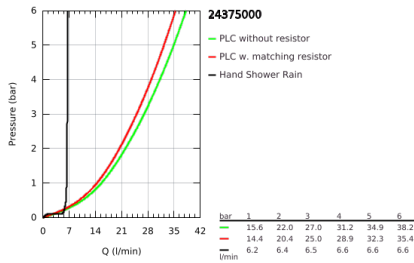

24 375 000 **GRANDERA SINGLE-LEVER BATH MIXER 1/2", FLOOR MOUNTED**

TOOTE KIRJELDUS

- Värvus: chrome
- for use with rough-in set 45 984
- without roughing-in set
- GROHE SilkMove 46 mm ceramic cartridge
- GROHE LongLife finish
- automatic diverter: bath/shower
- spout with mousseur
- projection 320 mm
- integrated non-return valves in the shower outlet 1/2"
- with shower holder
- Grandera hand shower 7,6 l
- Silverflex shower hose 1250 mm
- protected against backflow

24 375 000 GRANDERA SINGLE-LEVER BATH MIXER 1/2", FLOOR MOUNTED

VARUOSAD, oktoober 2021 – nüüd

- 1: Lever (Tellimuse number 46833000)
 - 2: Cartridge (Tellimuse number 46048000)
 - 3: Sistra (Tellimuse number 13907000)
 - 4: Dirt strainer (Tellimuse number 0700200M)
 - 5: Diverter knob (Tellimuse number 48217000)
 - 6: Diverter (Tellimuse number 65655000)
 - 7: Non-return valve (Tellimuse number 08565000)
 - 8: Fixing set (Tellimuse number 48003000)
 - 9: Temperature limiter (Tellimuse number 46375000)*
- * Lisatarvikud