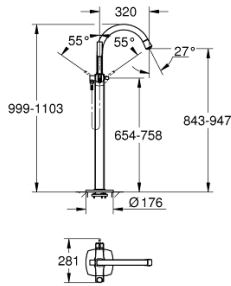

24 375 000 **GRANDERA SINGLE-LEVER BATH MIXER 1/2", FLOOR MOUNTED**

TOOTE KIRJELDUS

- Värvus: chrome
- for use with rough-in set 45 984
- without roughing-in set
- GROHE SilkMove 46 mm ceramic cartridge
- GROHE LongLife finish
- automatic diverter: bath/shower
- spout with mousseur
- projection 320 mm
- integrated non-return valves in the shower outlet 1/2"
- with shower holder
- Grandera hand shower 7,6 l
- Silverflex shower hose 1250 mm
- protected against backflow

24 375 000 GRANDERA SINGLE-LEVER BATH MIXER 1/2", FLOOR MOUNTED

VARUOSAD, oktoober 2021 – nüüd

- 1: Lever (Tellimuse number 46833000)
 - 2: Cartridge (Tellimuse number 46048000)
 - 3: Sistra (Tellimuse number 13907000)
 - 4: Dirt strainer (Tellimuse number 0700200M)
 - 5: Diverter knob (Tellimuse number 48217000)
 - 6: Diverter (Tellimuse number 65655000)
 - 7: Non-return valve (Tellimuse number 08565000)
 - 8: Fixing set (Tellimuse number 48003000)
 - 9: Temperature limiter (Tellimuse number 46375000)*
- * Lisatarvikud