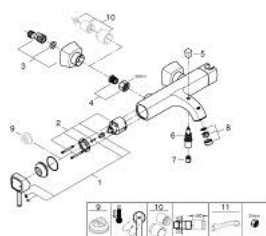

24 374 IG0 GRANDERA SINGLE-LEVER BATH MIXER 1/2"

TOOTE KIRJELDUS

- Värvus: chrome/gold
- wall mounted
- GROHE SilkMove 46 mm ceramic cartridge
- GROHE LongLife finish
- adjustable flow rate limiter
- integrated hand shower holder
- automatic diverter: bath/shower
- mousseur
- integrated non-return valve in the shower outlet 1/2"
- covered S-unions
- protected against backflow

24 374 IG0 GRANDERA SINGLE-LEVER BATH MIXER 1/2"

VARUOSAD, oktoober 2021 – nüüd

- 1: Lever (Tellimuse number 46833IG0)
- 2: Cartridge (Tellimuse number 46048000)
- 3: S-union, exposed (Tellimuse number 46861000)
- 4: Screw connection 1/2" (Tellimuse number 45044000)
- 5: Diverter knob (Tellimuse number 48217000)
- 6: Diverter (Tellimuse number 65655000)
- 7: Non-return valve (Tellimuse number 08565000)
- 8: Mousseur (Tellimuse number 13952G00)
- 9: Temperature limiter (Tellimuse number 46375000)*
- 10: Extension set, 30 mm (Tellimuse number 46238000)*
- 11: Special spanner (Tellimuse number 19377000)*