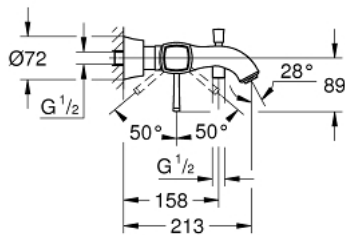

24 374 IG0 GRANDERA SINGLE-LEVER BATH MIXER 1/2"

TOOTE KIRJELDUS

- Värvus: chrome/gold
- wall mounted
- GROHE SilkMove 46 mm ceramic cartridge
- GROHE LongLife finish
- adjustable flow rate limiter
- integrated hand shower holder
- automatic diverter: bath/shower
- mousseur
- integrated non-return valve in the shower outlet 1/2"
- covered S-unions
- protected against backflow

24 374 IG0 GRANDERA SINGLE-LEVER BATH MIXER 1/2"

VARUOSAD, oktoober 2021 – nüüd

- 1: Lever (Tellimuse number 46833IG0)
- 2: Cartridge (Tellimuse number 46048000)
- 3: S-union, exposed (Tellimuse number 46861000)
- 4: Screw connection 1/2" (Tellimuse number 45044000)
- 5: Diverter knob (Tellimuse number 48217000)
- 6: Diverter (Tellimuse number 65655000)
- 7: Non-return valve (Tellimuse number 08565000)
- 8: Mousseur (Tellimuse number 13952G00)
- 9: Temperature limiter (Tellimuse number 46375000)*
- 10: Extension set, 30 mm (Tellimuse number 46238000)*
- 11: Special spanner (Tellimuse number 19377000)*