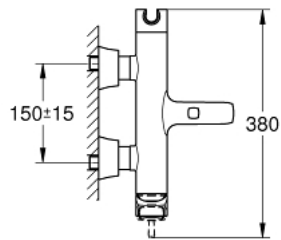

24 374 IG0 GRANDERA SINGLE-LEVER BATH MIXER 1/2"

TOOTE KIRJELDUS

- Värvus: chrome/gold
- wall mounted
- GROHE SilkMove 46 mm ceramic cartridge
- GROHE LongLife finish
- adjustable flow rate limiter
- integrated hand shower holder
- automatic diverter: bath/shower
- mousseur
- integrated non-return valve in the shower outlet 1/2"
- covered S-unions
- protected against backflow

24 374 IG0 GRANDERA SINGLE-LEVER BATH MIXER 1/2"

VARUOSAD, oktoober 2021 – nüüd

- 1: Lever (Tellimuse number 46833IG0)
- 2: Cartridge (Tellimuse number 46048000)
- 3: S-union, exposed (Tellimuse number 46861000)
- 4: Screw connection 1/2" (Tellimuse number 45044000)
- 5: Diverter knob (Tellimuse number 48217000)
- 6: Diverter (Tellimuse number 65655000)
- 7: Non-return valve (Tellimuse number 08565000)
- 8: Mousseur (Tellimuse number 13952G00)
- 9: Temperature limiter (Tellimuse number 46375000)*
- 10: Extension set, 30 mm (Tellimuse number 46238000)*
- 11: Special spanner (Tellimuse number 19377000)*