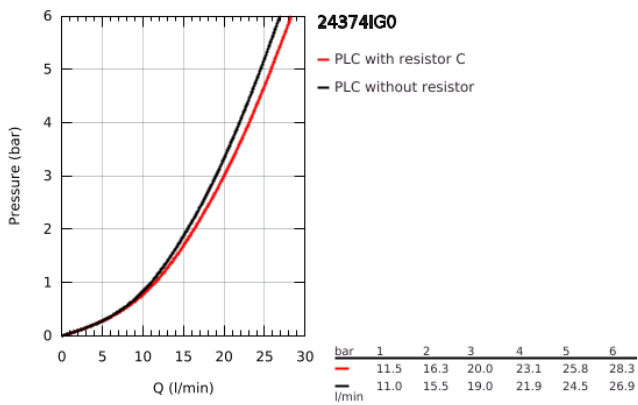

24 374 IG0 GRANDERA SINGLE-LEVER BATH MIXER 1/2"

TOOTE KIRJELDUS

- Värvus: chrome/gold
- wall mounted
- GROHE SilkMove 46 mm ceramic cartridge
- GROHE LongLife finish
- adjustable flow rate limiter
- integrated hand shower holder
- automatic diverter: bath/shower
- mousseur
- integrated non-return valve in the shower outlet 1/2"
- covered S-unions
- protected against backflow

24 374 IG0 GRANDERA SINGLE-LEVER BATH MIXER 1/2"

VARUOSAD, oktoober 2021 – nüüd

- 1: Lever (Tellimuse number 46833IG0)
- 2: Cartridge (Tellimuse number 46048000)
- 3: S-union, exposed (Tellimuse number 46861000)
- 4: Screw connection 1/2" (Tellimuse number 45044000)
- 5: Diverter knob (Tellimuse number 48217000)
- 6: Diverter (Tellimuse number 65655000)
- 7: Non-return valve (Tellimuse number 08565000)
- 8: Mousseur (Tellimuse number 13952G00)
- 9: Temperature limiter (Tellimuse number 46375000)*
- 10: Extension set, 30 mm (Tellimuse number 46238000)*
- 11: Special spanner (Tellimuse number 19377000)*