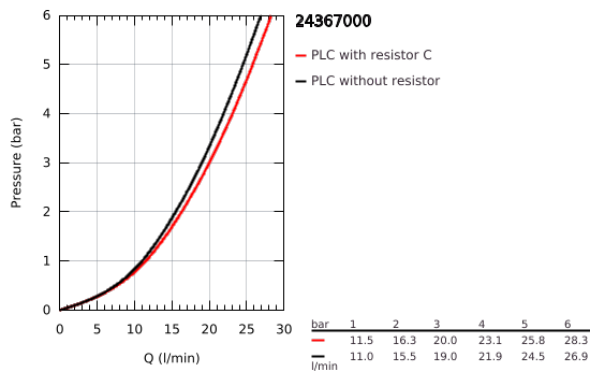

## 24 367 000 ATRIO SINGLE-LEVER BATH MIXER 1/2"

### TOOTE KIRJELDUS

- Värvus: chrome
- wall mounted
- GROHE SilkMove 35 mm ceramic cartridge
- GROHE LongLife finish
- adjustable flow rate limiter
- automatic diverter: bath/shower
- mousseur
- shower bottom outlet 1/2" with integrated non return-valve
- covered S-unions
- protected against backflow