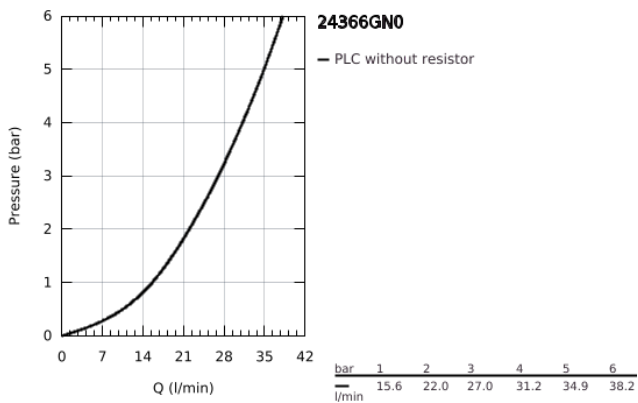

24 366 GN0 ATRIO SINGLE-LEVER SHOWER MIXER 1/2"

TOOTE KIRJELDUS

- Värvus: brushed cool sunrise
- wall mounted
- GROHE SilkMove 35 mm ceramic cartridge
- GROHE LongLife finish
- adjustable flow rate limiter
- shower bottom outlet 1/2" with integrated non return-valve
- covered S-unions
- protected against backflow

24 366 GN0 ATRIO SINGLE-LEVER SHOWER MIXER 1/2"

VARUOSAD, november 2022 – nüüd

1: Cartridge (Tellimuse number 46374000)

2: Non-return valve (Tellimuse number 08565000)

3: Socket spanner (Tellimuse number 19332000)*