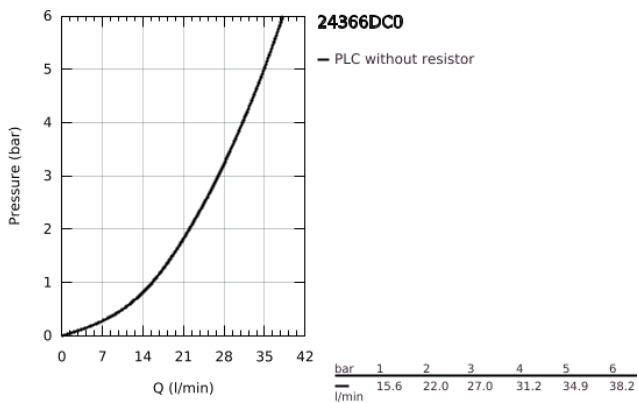

24 366 DC0 ATRIO SINGLE-LEVER SHOWER MIXER 1/2"

TOOTE KIRJELDUS

- Värvus: supersteel
- wall mounted
- GROHE SilkMove 35 mm ceramic cartridge
- GROHE LongLife finish
- adjustable flow rate limiter
- shower bottom outlet 1/2" with integrated non return-valve
- covered S-unions
- protected against backflow

24 366 DC0 ATRIO SINGLE-LEVER SHOWER MIXER 1/2"

VARUOSAD, oktoober 2021 – nüüd

1: Cartridge (Tellimuse number 46374000)

2: Non-return valve (Tellimuse number 08565000)

3: Socket spanner (Tellimuse number 19332000)*