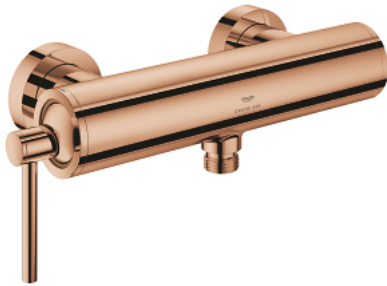

24 366 DA0 ATRIO SINGLE-LEVER SHOWER MIXER 1/2"

TOOTE KIRJELDUS

- Värvus: warm sunset
- wall mounted
- GROHE SilkMove 35 mm ceramic cartridge
- GROHE LongLife finish
- adjustable flow rate limiter
- shower bottom outlet 1/2" with integrated non return-valve
- covered S-unions
- protected against backflow

24 366 DA0 ATRIO SINGLE-LEVER SHOWER MIXER 1/2"

VARUOSAD, oktoober 2021 – nüüd

1: Cartridge (Tellimuse number 46374000)

2: Non-return valve (Tellimuse number 08565000)

3: Socket spanner (Tellimuse number 19332000)*