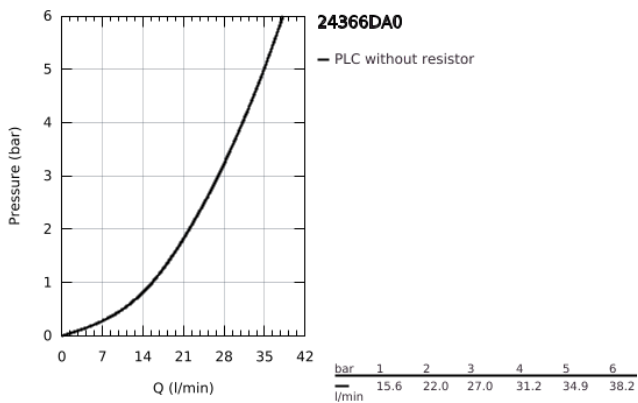

24 366 DA0 ATRIO SINGLE-LEVER SHOWER MIXER 1/2"

TOOTE KIRJELDUS

- Värvus: warm sunset
- wall mounted
- GROHE SilkMove 35 mm ceramic cartridge
- GROHE LongLife finish
- adjustable flow rate limiter
- shower bottom outlet 1/2" with integrated non return-valve
- covered S-unions
- protected against backflow

24 366 DA0 ATRIO SINGLE-LEVER SHOWER MIXER 1/2"

VARUOSAD, oktoober 2021 – nüüd

1: Cartridge (Tellimuse number 46374000)

2: Non-return valve (Tellimuse number 08565000)

3: Socket spanner (Tellimuse number 19332000)*