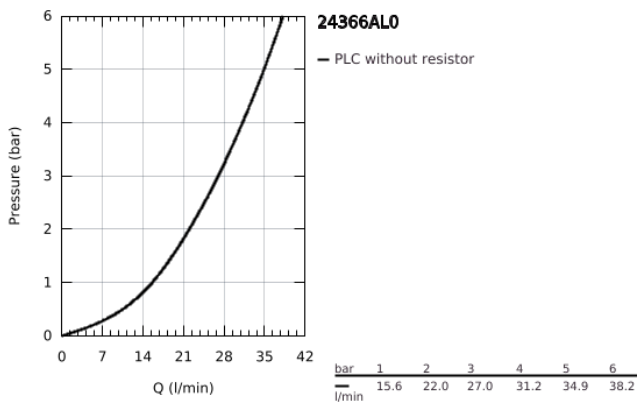

## 24 366 AL0 ATRIO SINGLE-LEVER SHOWER MIXER 1/2"

### TOOTE KIRJELDUS

- Värvus: brushed hard graphite
- wall mounted
- GROHE SilkMove 35 mm ceramic cartridge
- GROHE LongLife finish
- adjustable flow rate limiter
- shower bottom outlet 1/2" with integrated non return-valve
- covered S-unions
- protected against backflow