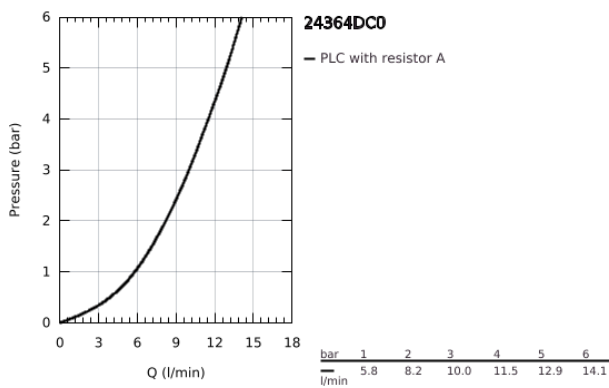

## 24 364 DC0 ATRIO SINGLE-LEVER BIDET MIXER 1/2"

### TOOTE KIRJELDUS

- Värvus: supersteel
- single hole installation
- GROHE SilkMove 28 mm ceramic cartridge
- with temperature limiter
- GROHE LongLife finish
- rapid installation system
- tubular C-spout with ball-joint mousseur
- pop-up waste set 1 1/4"
- flexible connection hoses