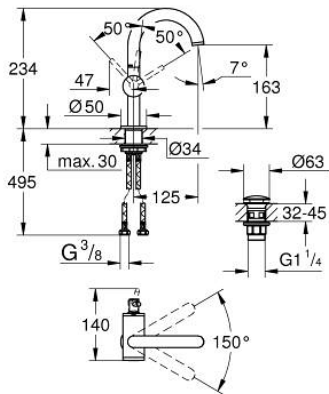

24 363 GL0 **ATRIO SINGLE-LEVER BASIN MIXER 1/2"**  
**M-SIZE**

**TOOTE KIRJELDUS**

- Värvus: cool sunrise
- single hole installation
- GROHE SilkMove 28 mm ceramic cartridge
- with temperature limiter
- GROHE LongLife finish
- GROHE EcoJoy - less water, perfect flow
- maximum flow rate (at 3 bar): 5 l/min
- swivel tubular C-spout with mousseur
- stop limiter
- adjustable swivel area 0° / 150° / 360°
- Push-open waste set 1 1/4"
- flexible connection hoses

## 24 363 GL0 ATRIO SINGLE-LEVER BASIN MIXER 1/2" M-SIZE

### VARUOSAD, oktoober 2021 – nüüd

- 1: Safety ring (Tellimuse number 4826600M)
- 2: Laminar flow straightener (Tellimuse number 48408000)
- 3: Sealing washer (Tellimuse number 0128500M)
- 4: Fitting ring (Tellimuse number 07419000)
- 5: Cartridge (Tellimuse number 46963000)
- 6: Shank fastening assembly (Tellimuse number 48384000)
- 7: Waste set with push-open plug (Tellimuse number 65807GL0)