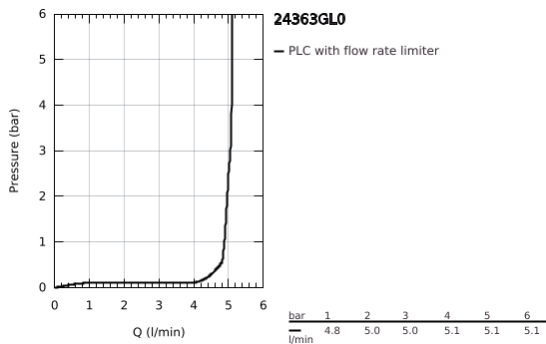

24 363 GL0 **ATRIO SINGLE-LEVER BASIN MIXER 1/2"**  
**M-SIZE**

**TOOTE KIRJELDUS**

- Värvus: cool sunrise
- single hole installation
- GROHE SilkMove 28 mm ceramic cartridge
- with temperature limiter
- GROHE LongLife finish
- GROHE EcoJoy - less water, perfect flow
- maximum flow rate (at 3 bar): 5 l/min
- swivel tubular C-spout with mousseur
- stop limiter
- adjustable swivel area 0° / 150° / 360°
- Push-open waste set 1 1/4"
- flexible connection hoses

## 24 363 GL0 ATRIO SINGLE-LEVER BASIN MIXER 1/2" M-SIZE

### VARUOSAD, oktoober 2021 – nüüd

- 1: Safety ring (Tellimuse number 4826600M)
- 2: Laminar flow straightener (Tellimuse number 48408000)
- 3: Sealing washer (Tellimuse number 0128500M)
- 4: Fitting ring (Tellimuse number 07419000)
- 5: Cartridge (Tellimuse number 46963000)
- 6: Shank fastening assembly (Tellimuse number 48384000)
- 7: Waste set with push-open plug (Tellimuse number 65807GL0)