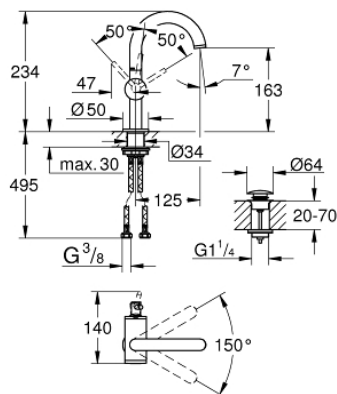

24 363 DC0 ATRIO SINGLE-LEVER BASIN MIXER 1/2" M-SIZE

TOOTE KIRJELDUS

- Värvus: supersteel
- single hole installation
- GROHE SilkMove 28 mm ceramic cartridge
- with temperature limiter
- GROHE LongLife finish
- GROHE EcoJoy 5.7 l/min laminar mousseur
- maximum flow rate (at 3 bar): 5 l/min
- swivel tubular C-spout with mousseur
- stop limiter
- adjustable swivel area 0° / 150° / 360°
- Push-open waste set 1 1/4"
- flexible connection hoses

24 363 DC0 ATRIO SINGLE-LEVER BASIN MIXER 1/2" M-SIZE

VARUOSAD, oktoober 2021 – nüüd

- 1: Safety ring (Tellimuse number 4826600M)
- 2: Laminar flow straightener (Tellimuse number 48408000)
- 3: Sealing washer (Tellimuse number 0128500M)
- 4: Fitting ring (Tellimuse number 07419000)
- 5: Cartridge (Tellimuse number 46963000)
- 6: Shank fastening assembly (Tellimuse number 48384000)
- 7: Waste set with push-open plug (Tellimuse number 65807DC0)