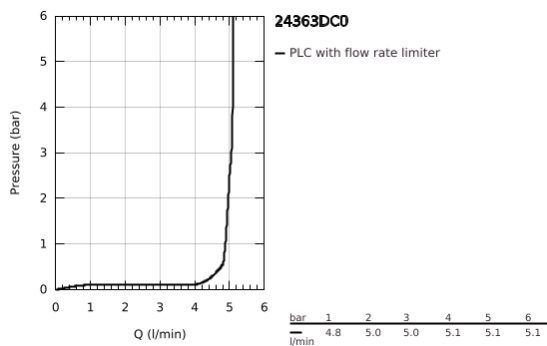

24 363 DC0 ATRIO SINGLE-LEVER BASIN MIXER 1/2" M-SIZE

TOOTE KIRJELDUS

- Värvus: supersteel
- single hole installation
- GROHE SilkMove 28 mm ceramic cartridge
- with temperature limiter
- GROHE LongLife finish
- GROHE EcoJoy 5.7 l/min laminar mousseur
- maximum flow rate (at 3 bar): 5 l/min
- swivel tubular C-spout with mousseur
- stop limiter
- adjustable swivel area 0° / 150° / 360°
- Push-open waste set 1 1/4"
- flexible connection hoses

24 363 DC0 ATRIO SINGLE-LEVER BASIN MIXER 1/2" M-SIZE

VARUOSAD, oktoober 2021 – nüüd

- 1: Safety ring (Tellimuse number 4826600M)
- 2: Laminar flow straightener (Tellimuse number 48408000)
- 3: Sealing washer (Tellimuse number 0128500M)
- 4: Fitting ring (Tellimuse number 07419000)
- 5: Cartridge (Tellimuse number 46963000)
- 6: Shank fastening assembly (Tellimuse number 48384000)
- 7: Waste set with push-open plug (Tellimuse number 65807DC0)