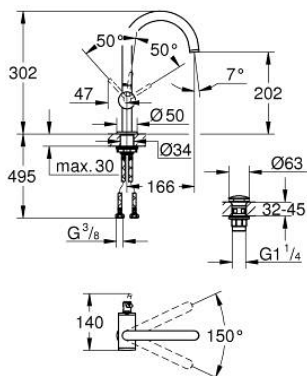

## 24 362 GN0 ATRIO SINGLE-LEVER BASIN MIXER 1/2" L-SIZE

### TOOTE KIRJELDUS

- Värvus: brushed cool sunrise
- single hole installation
- GROHE SilkMove 28 mm ceramic cartridge
- with temperature limiter
- GROHE LongLife finish
- GROHE EcoJoy - less water, perfect flow
- maximum flow rate (at 3 bar): 5 l/min
- swivel tubular C-spout with mousseur
- stop limiter
- adjustable swivel area 0° / 150° / 360°
- Push-open waste set 1 1/4"
- flexible connection hoses

### VARUOSAD, november 2022 – nüüd

- 1: Safety ring (Tellimuse number 4826600M)
- 2: Laminar flow straightener (Tellimuse number 48408000)
- 3: Sealing washer (Tellimuse number 0128500M)
- 4: Fitting ring (Tellimuse number 07419000)
- 5: Cartridge (Tellimuse number 46963000)
- 6: Shank fastening assembly (Tellimuse number 48384000)
- 7: Waste set with push-open plug (Tellimuse number 65807GN0)