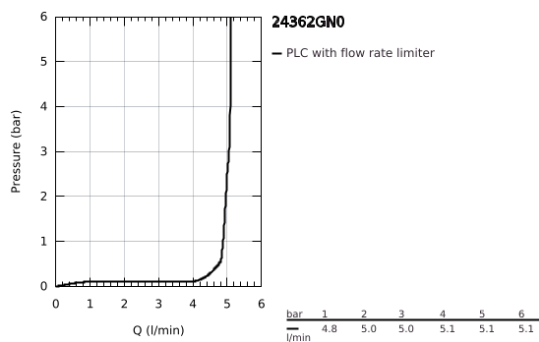

## 24 362 GN0 ATRIO SINGLE-LEVER BASIN MIXER 1/2" L-SIZE

### TOOTE KIRJELDUS

- Värvus: brushed cool sunrise
- single hole installation
- GROHE SilkMove 28 mm ceramic cartridge
- with temperature limiter
- GROHE LongLife finish
- GROHE EcoJoy - less water, perfect flow
- maximum flow rate (at 3 bar): 5 l/min
- swivel tubular C-spout with mousseur
- stop limiter
- adjustable swivel area 0° / 150° / 360°
- Push-open waste set 1 1/4"
- flexible connection hoses