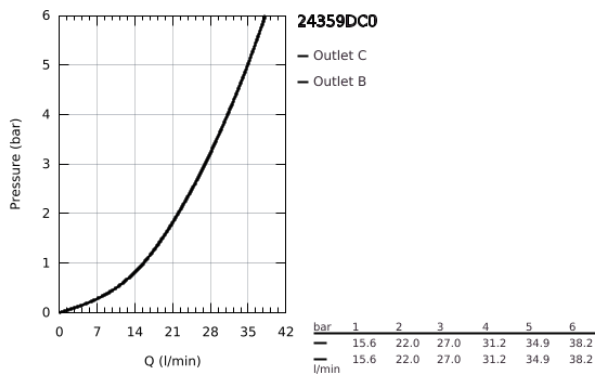

## 24 359 DC0 ATRIO THERMOSTATIC BATH TUB MIXER FOR 2 OUTLETS WITH INTEGRATED SHUT OFF/DIVERTER VALVE

### TOOTE KIRJELDUS

- Värvus: supersteel
- trim set for GROHE Rapido SmartBox 35 600/35 604
- GROHE TurboStat - compact cartridge with wax thermoelement
- GROHE LongLife finish
- wall escutcheon with GROHE FastFixation (covered escutcheon- and shaft sealing, covered fixing)
- metal escutcheon, retroactively 6° adjustable
- printed hand shower and bath filler symbol
- GROHE SafeStop - safety button at 38°C
- GROHE SafeStop Plus - optional temperature limiter at 43°C or 46°C included
- GROHE AquaDimmer, integrated shut off/diverter valve
- metal handles
- without roughing-in set 35 600/35 604 (please order separately)
- flow performance: outlet B = 27 l/min outlet C = 30 l/min