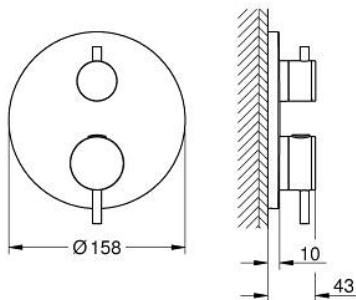

## 24 359 DC0 ATRIO THERMOSTATIC BATH TUB MIXER FOR 2 OUTLETS WITH INTEGRATED SHUT OFF/DIVERTER VALVE

### TOOTE KIRJELDUS

- Värvus: supersteel
- trim set for GROHE Rapido SmartBox 35 600/35 604
- GROHE TurboStat - compact cartridge with wax thermoelement
- GROHE LongLife finish
- wall escutcheon with GROHE FastFixation (covered escutcheon- and shaft sealing, covered fixing)
- metal escutcheon, retroactively 6° adjustable
- printed hand shower and bath filler symbol
- GROHE SafeStop - safety button at 38°C
- GROHE SafeStop Plus - optional temperature limiter at 43°C or 46°C included
- GROHE AquaDimmer, integrated shut off/diverter valve
- metal handles
- without roughing-in set 35 600/35 604 (please order separately)
- flow performance: outlet B = 27 l/min outlet C = 30 l/min

## 24 359 DC0 ATRIO THERMOSTATIC BATH TUB MIXER FOR 2 OUTLETS WITH INTEGRATED SHUT OFF/DIVERTER VALVE

**VARUOSAD**, oktoober 2021 – aprill 2024

- 1: Mounting plate (Tellimuse number 49080000)
- 2: Temperature control handle (Tellimuse number 49089DC0)
- 3: Escutcheon (Tellimuse number 49247DC0)
- 4: Shut-off handle Aquadimmer (Tellimuse number 49090DC0)
- 5: Aquadimmer (Tellimuse number 49084000)
- 6: Thermostatic compact cartridge 3/4" (Tellimuse number 49028000)
- 7: Non-return valve (Tellimuse number 49085000)
- 8: Seal (Tellimuse number 48360000)
- 9: GROHE TurboStat cartridge 3/4" (Tellimuse number 49003000)\*
- 10: Service stops (Tellimuse number 1405300M)\*
- 11: Socket spanner (Tellimuse number 49059000)\*
- 12: Backflow protection combination (DIN-EN1717) (Tellimuse number 14055000)\*
- 13: Universal extension set 2-handle thermostats, 25 mm (Tellimuse number 14058000)\*