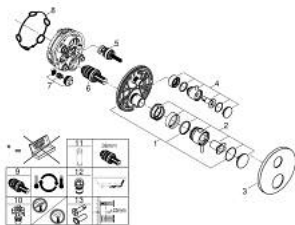

## 24 359 DC0 ATRIO THERMOSTATIC BATH TUB MIXER FOR 2 OUTLETS WITH INTEGRATED SHUT OFF/DIVERTER VALVE

### TOOTE KIRJELDUS

- Värvus: supersteel
- trim set for GROHE Rapido SmartBox 35 600/35 604
- GROHE TurboStat - compact cartridge with wax thermoelement
- GROHE LongLife finish
- wall escutcheon with GROHE FastFixation (covered escutcheon- and shaft sealing, covered fixing)
- metal escutcheon, retroactively 6° adjustable
- printed hand shower and bath filler symbol
- GROHE SafeStop - safety button at 38°C
- GROHE SafeStop Plus - optional temperature limiter at 43°C or 46°C included
- GROHE AquaDimmer, integrated shut off/diverter valve
- metal handles
- without roughing-in set 35 600/35 604 (please order separately)
- flow performance: outlet B = 27 l/min outlet C = 30 l/min

## 24 359 DC0 ATRIO THERMOSTATIC BATH TUB MIXER FOR 2 OUTLETS WITH INTEGRATED SHUT OFF/DIVERTER VALVE

**VARUOSAD**, oktoober 2021 – aprill 2024

- 1: Mounting plate (Tellimuse number 49080000)
- 2: Temperature control handle (Tellimuse number 49089DC0)
- 3: Escutcheon (Tellimuse number 49247DC0)
- 4: Shut-off handle Aquadimmer (Tellimuse number 49090DC0)
- 5: Aquadimmer (Tellimuse number 49084000)
- 6: Thermostatic compact cartridge 3/4" (Tellimuse number 49028000)
- 7: Non-return valve (Tellimuse number 49085000)
- 8: Seal (Tellimuse number 48360000)
- 9: GROHE TurboStat cartridge 3/4" (Tellimuse number 49003000)\*
- 10: Service stops (Tellimuse number 1405300M)\*
- 11: Socket spanner (Tellimuse number 49059000)\*
- 12: Backflow protection combination (DIN-EN1717) (Tellimuse number 14055000)\*
- 13: Universal extension set 2-handle thermostats, 25 mm (Tellimuse number 14058000)\*