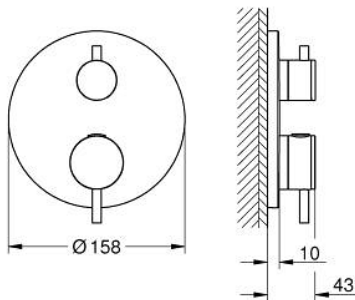

### TOOTE KIRJELDUS

- Värvus: supersteel
- trim set for GROHE Rapido SmartBox 35 600/35 604
- GROHE TurboStat - compact cartridge with wax thermoelement
- GROHE LongLife finish
- wall escutcheon with GROHE FastFixation (covered escutcheon- and shaft sealing, covered fixing)
- metal escutcheon, retroactively 6° adjustable
- GROHE SafeStop - safety button at 38°C
- GROHE SafeStop Plus - optional temperature limiter at 43°C or 46°C included
- built-in non return valves and dirt strainers
- ceramic stop valve, 120°
- metal handles
- without roughing-in set 35 600/35 604 (please order separately)
- flow performance: outlet B = 27 l/min outlet C = 30 l/min

### VARUOSAD, oktoober 2021 – nüüd

- 1: Mounting plate (Tellimuse number 49080000)
- 2: Temperature control handle (Tellimuse number 49089DC0)
- 3: Escutcheon (Tellimuse number 49244DC0)
- 4: Shut-off handle Aquadimmer (Tellimuse number 49165DC0)
- 5: Aquadimmer (Tellimuse number 49084000)
- 6: Thermostatic compact cartridge 3/4" (Tellimuse number 49028000)
- 7: Non-return valve (Tellimuse number 49085000)
- 8: Seal (Tellimuse number 48360000)
- 9: GROHE TurboStat cartridge 3/4" (Tellimuse number 49003000)\*
- 10: Service stops (Tellimuse number 1405300M)\*
- 11: Socket spanner (Tellimuse number 49059000)\*
- 12: Backflow protection combination (DIN-EN1717) (Tellimuse number 14055000)\*
- 13: Universal extension set 2-handle thermostats, 25 mm (Tellimuse number 14058000)\*