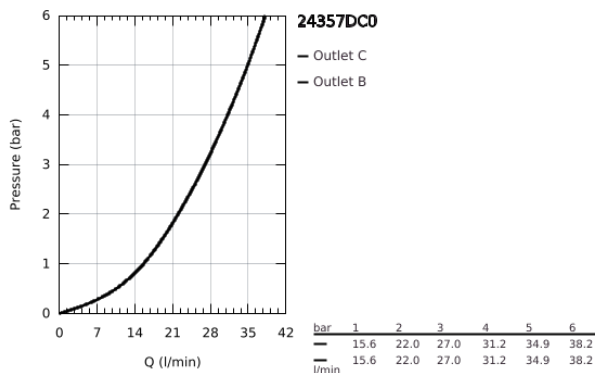

## 24 357 DC0 ATRIO THERMOSTATIC MIXER FOR 1 OUTLET WITH SHUT OFF VALVE

### TOOTE KIRJELDUS

- Värvus: supersteel
- trim set for GROHE Rapido SmartBox 35 600/35 604
- GROHE TurboStat - compact cartridge with wax thermoelement
- GROHE LongLife finish
- wall escutcheon with GROHE FastFixation (covered escutcheon- and shaft sealing, covered fixing)
- metal escutcheon, retroactively 6° adjustable
- GROHE SafeStop - safety button at 38°C
- GROHE SafeStop Plus - optional temperature limiter at 43°C or 46°C included
- built-in non return valves and dirt strainers
- ceramic stop valve, 120°
- metal handles
- without roughing-in set 35 600/35 604 (please order separately)
- flow performance: outlet B = 27 l/min outlet C = 30 l/min