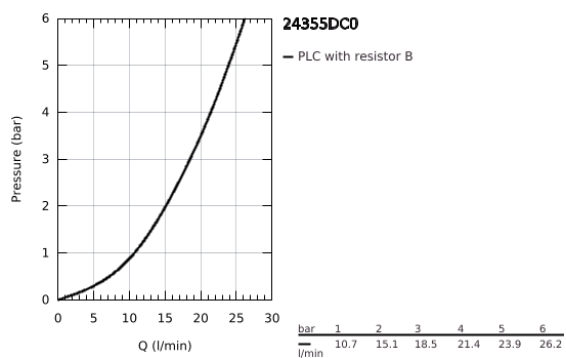

24 355 DC0 ATRIO SINGLE-LEVER MIXER WITH 2-WAY DIVERTER

TOOTE KIRJELDUS

- Värvus: supersteel
- trim set for GROHE Rapido SmartBox 35 600/35 604
- GROHE SilkMove 46 mm ceramic cartridge
- GROHE LongLife finish
- wall escutcheon with GROHE FastFixation (covered escutcheon- and shaft sealing, covered fixing)
- metal escutcheon, retroactively 6° adjustable
- metal lever
- automatic 2-way diverter
- without roughing-in set 35 600/35 604 (please order separately)
- flow performance: outlet B = 27 l/min, outlet C = 27 l/min

24 355 DC0 ATRIO SINGLE-LEVER MIXER WITH 2-WAY DIVERTER

VARUOSAD, oktoober 2021 – nüüd

- 1: Lever (Tellimuse number 48443DC0)
- 2: Escutcheon (Tellimuse number 48616DC0)
- 3: Mounting plate (Tellimuse number 48440000)
- 4: Cap (Tellimuse number 02693DC0)
- 5: Diverter knob (Tellimuse number 48637DC0)
- 6: Diverter (Tellimuse number 48634000)
- 7: Cartridge (Tellimuse number 46048000)
- 8: Non-return valve (Tellimuse number 49085000)
- 9: Seal (Tellimuse number 48360000)
- 10: Temperature limiter (Tellimuse number 46308000)*
- 11: Backflow protection combination (DIN-EN1717) (Tellimuse number 14055000)*
- 12: Universal extension set single-lever mixers, 25 mm (Tellimuse number 14056000)*
- 13: diverter (Tellimuse number 48635000)*
- 14: Universal extension set single-lever mixers, 50 mm (Tellimuse number 14057000)*
- 15: diverter (Tellimuse number 48636000)*