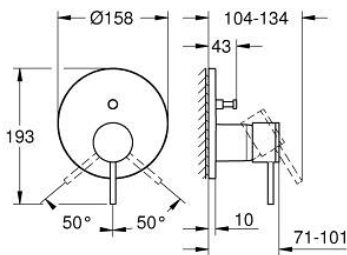

24 355 AL0 ATRIO SINGLE-LEVER MIXER WITH 2-WAY DIVERTER

TOOTE KIRJELDUS

- Värvus: brushed hard graphite
- trim set for GROHE Rapido SmartBox 35 600/35 604
- GROHE SilkMove 46 mm ceramic cartridge
- GROHE LongLife finish
- wall escutcheon with GROHE FastFixation (covered escutcheon- and shaft sealing, covered fixing)
- metal escutcheon, retroactively 6° adjustable
- metal lever
- automatic 2-way diverter
- without roughing-in set 35 600/35 604 (please order separately)
- flow performance: outlet B = 27 l/min, outlet C = 27 l/min

24 355 AL0 ATRIO SINGLE-LEVER MIXER WITH 2-WAY DIVERTER

VARUOSAD, oktoober 2021 – nüüd

- 1: Lever (Tellimuse number 48443AL0)
- 2: Escutcheon (Tellimuse number 48616AL0)
- 3: Mounting plate (Tellimuse number 48440000)
- 4: Cap (Tellimuse number 02693AL0)
- 5: Diverter knob (Tellimuse number 48637AL0)
- 6: Diverter (Tellimuse number 48634000)
- 7: Cartridge (Tellimuse number 46048000)
- 8: Non-return valve (Tellimuse number 49085000)
- 9: Seal (Tellimuse number 48360000)
- 10: Temperature limiter (Tellimuse number 46308000)*
- 11: Backflow protection combination (DIN-EN1717) (Tellimuse number 14055000)*
- 12: Universal extension set single-lever mixers, 25 mm (Tellimuse number 14056000)*
- 13: diverter (Tellimuse number 48635000)*
- 14: Universal extension set single-lever mixers, 50 mm (Tellimuse number 14057000)*
- 15: diverter (Tellimuse number 48636000)*