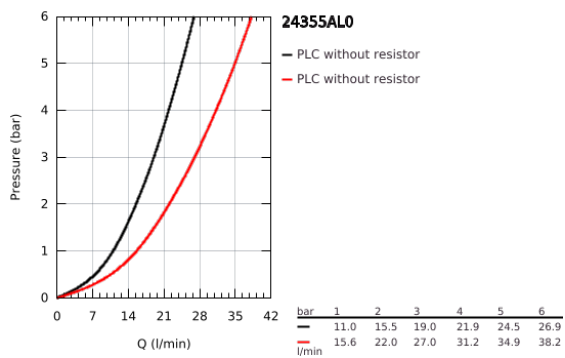

24 355 AL0 ATRIO SINGLE-LEVER MIXER WITH 2-WAY DIVERTER

TOOTE KIRJELDUS

- Värvus: brushed hard graphite
- trim set for GROHE Rapido SmartBox 35 600/35 604
- GROHE SilkMove 46 mm ceramic cartridge
- GROHE LongLife finish
- wall escutcheon with GROHE FastFixation (covered escutcheon- and shaft sealing, covered fixing)
- metal escutcheon, retroactively 6° adjustable
- metal lever
- automatic 2-way diverter
- without roughing-in set 35 600/35 604 (please order separately)
- flow performance: outlet B = 27 l/min, outlet C = 27 l/min