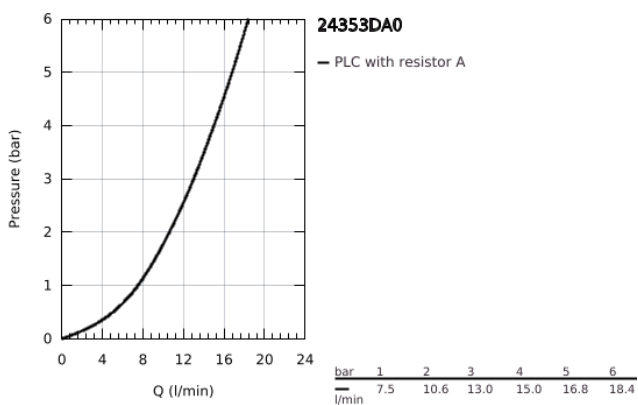

24 353 DA0 ATRIO SINGLE-HOLE BIDET MIXER 1/2"

TOOTE KIRJELDUS

- Värvus: warm sunset
- ceramic headparts 1/2", 90°
- GROHE LongLife finish
- rapid installation system
- ball-joint mousseur
- pop-up waste set 1 1/4"
- flexible connection hoses
- with cross handles
- Two different sets of caps included. One set with "H" and "C" marking, one set without marking.

24 353 DA0 ATRIO SINGLE-HOLE BIDET MIXER 1/2"

	6.2	180mm
	8	350mm

VARUOSAD, oktoober 2021 – nüüd

- 1: Cross handles (Tellimuse number 14215DA0)
- 2: Ceramic headpart, 1/2" (Tellimuse number 45883000)
- 2.1: O-ring Ø 18.2 x Ø 1.7 (Tellimuse number 0392400M)
- 3: Pop-up rod (Tellimuse number 65196DA0)
- 4: Mousseur (Tellimuse number 06574DA0)
- 5: Shank fastening assembly (Tellimuse number 48409000)
- 6: Waste set 1 1/4" (Tellimuse number 28910DA0)
- 6.1: Plug (Tellimuse number 07182DA0)
- 6.2: Eccentric rod (Tellimuse number 07052000)
- 7: Ceramic headpart, 1/2" (Tellimuse number 45882000)
- 7.1: O-ring Ø 18.2 x Ø 1.7 (Tellimuse number 0392400M)
- 8: Eccentric rod (Tellimuse number 07341000)*