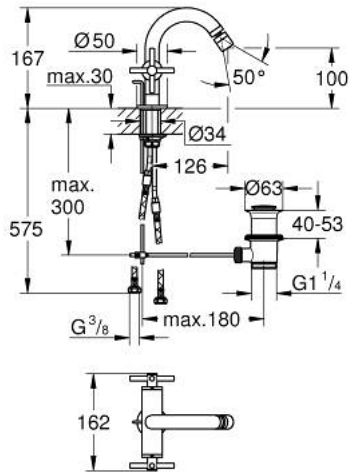

24 353 DA0 ATRIO SINGLE-HOLE BIDET MIXER 1/2"

TOOTE KIRJELDUS

- Värvus: warm sunset
- ceramic headparts 1/2", 90°
- GROHE LongLife finish
- rapid installation system
- ball-joint mousseur
- pop-up waste set 1 1/4"
- flexible connection hoses
- with cross handles
- Two different sets of caps included. One set with "H" and "C" marking, one set without marking.

24 353 DA0 ATRIO SINGLE-HOLE BIDET MIXER 1/2"

	6.2	180mm
	8	350mm

VARUOSAD, oktoober 2021 – nüüd

- 1: Cross handles (Tellimuse number 14215DA0)
- 2: Ceramic headpart, 1/2" (Tellimuse number 45883000)
- 2.1: O-ring Ø 18.2 x Ø 1.7 (Tellimuse number 0392400M)
- 3: Pop-up rod (Tellimuse number 65196DA0)
- 4: Mousseur (Tellimuse number 06574DA0)
- 5: Shank fastening assembly (Tellimuse number 48409000)
- 6: Waste set 1 1/4" (Tellimuse number 28910DA0)
- 6.1: Plug (Tellimuse number 07182DA0)
- 6.2: Eccentric rod (Tellimuse number 07052000)
- 7: Ceramic headpart, 1/2" (Tellimuse number 45882000)
- 7.1: O-ring Ø 18.2 x Ø 1.7 (Tellimuse number 0392400M)
- 8: Eccentric rod (Tellimuse number 07341000)*