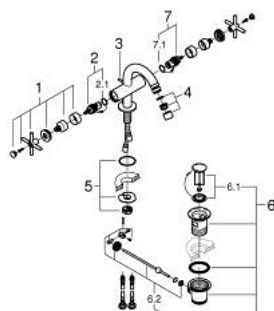

24 353 DA0 ATRIO SINGLE-HOLE BIDET MIXER 1/2"

TOOTE KIRJELDUS

- Värvus: warm sunset
- ceramic headparts 1/2", 90°
- GROHE LongLife finish
- rapid installation system
- ball-joint mousseur
- pop-up waste set 1 1/4"
- flexible connection hoses
- with cross handles
- Two different sets of caps included. One set with "H" and "C" marking, one set without marking.

24 353 DA0 ATRIO SINGLE-HOLE BIDET MIXER 1/2"

	6.2	180mm
	8	350mm

VARUOSAD, oktoober 2021 – nüüd

- 1: Cross handles (Tellimuse number 14215DA0)
- 2: Ceramic headpart, 1/2" (Tellimuse number 45883000)
- 2.1: O-ring Ø 18.2 x Ø 1.7 (Tellimuse number 0392400M)
- 3: Pop-up rod (Tellimuse number 65196DA0)
- 4: Mousseur (Tellimuse number 06574DA0)
- 5: Shank fastening assembly (Tellimuse number 48409000)
- 6: Waste set 1 1/4" (Tellimuse number 28910DA0)
- 6.1: Plug (Tellimuse number 07182DA0)
- 6.2: Eccentric rod (Tellimuse number 07052000)
- 7: Ceramic headpart, 1/2" (Tellimuse number 45882000)
- 7.1: O-ring Ø 18.2 x Ø 1.7 (Tellimuse number 0392400M)
- 8: Eccentric rod (Tellimuse number 07341000)*