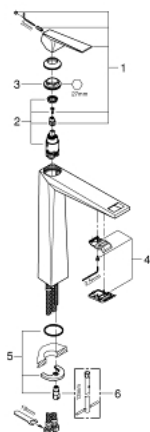

24 346 AL0 ALLURE BRILLIANT SINGLE-LEVER BASIN MIXER 1/2" XL-SIZE

TOOTE KIRJELDUS

- Värvus: brushed hard graphite
- single hole installation
- for free-standing basins
- GROHE SilkMove 28 mm ceramic cartridge
- temperature limiter
- GROHE LongLife finish
- GROHE FastFixation installation system
- GROHE EcoJoy - less water, perfect flow
- maximum flow rate (at 3 bar): 5 l/min
- spout with integrated mousseur
- smooth body
- flexible connection hoses
- min. recommended pressure 1.0 bar

24 346 AL0 ALLURE BRILLIANT SINGLE-LEVER BASIN MIXER 1/2" XL-SIZE

VARUOSAD, oktoober 2021 – nüüd

1: Lever (Tellimuse number 46793AL0)

2: Cartridge (Tellimuse number 46580000)

3: Fitting ring (Tellimuse number 46715000)

4: Race (Tellimuse number 46794AL0)

5: Shank mounting kit (Tellimuse number 46249000)

6: Mounting wrench (Tellimuse number 19017000)*

* Lisatarvikud