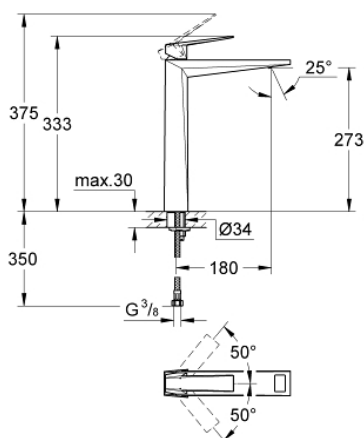

24 346 AL0 ALLURE BRILLIANT SINGLE-LEVER BASIN MIXER 1/2" XL-SIZE

TOOTE KIRJELDUS

- Värvus: brushed hard graphite
- single hole installation
- for free-standing basins
- GROHE SilkMove 28 mm ceramic cartridge
- temperature limiter
- GROHE LongLife finish
- GROHE FastFixation installation system
- GROHE EcoJoy - less water, perfect flow
- maximum flow rate (at 3 bar): 5 l/min
- spout with integrated mousseur
- smooth body
- flexible connection hoses
- min. recommended pressure 1.0 bar

24 346 AL0 ALLURE BRILLIANT SINGLE-LEVER BASIN MIXER 1/2" XL-SIZE

VARUOSAD, oktoober 2021 – nüüd

1: Lever (Tellimuse number 46793AL0)

2: Cartridge (Tellimuse number 46580000)

3: Fitting ring (Tellimuse number 46715000)

4: Race (Tellimuse number 46794AL0)

5: Shank mounting kit (Tellimuse number 46249000)

6: Mounting wrench (Tellimuse number 19017000)*

* Lisatarvikud