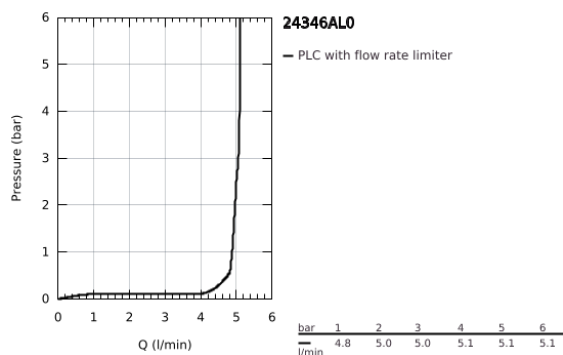

24 346 AL0 ALLURE BRILLIANT SINGLE-LEVER BASIN MIXER 1/2" XL-SIZE

TOOTE KIRJELDUS

- Värvus: brushed hard graphite
- single hole installation
- for free-standing basins
- GROHE SilkMove 28 mm ceramic cartridge
- temperature limiter
- GROHE LongLife finish
- GROHE FastFixation installation system
- GROHE EcoJoy - less water, perfect flow
- maximum flow rate (at 3 bar): 5 l/min
- spout with integrated mousseur
- smooth body
- flexible connection hoses
- min. recommended pressure 1.0 bar

24 346 AL0 ALLURE BRILLIANT SINGLE-LEVER BASIN MIXER 1/2" XL-SIZE

VARUOSAD, oktoober 2021 – nüüd

1: Lever (Tellimuse number 46793AL0)

2: Cartridge (Tellimuse number 46580000)

3: Fitting ring (Tellimuse number 46715000)

4: Race (Tellimuse number 46794AL0)

5: Shank mounting kit (Tellimuse number 46249000)

6: Mounting wrench (Tellimuse number 19017000)*

* Lisatarvikud