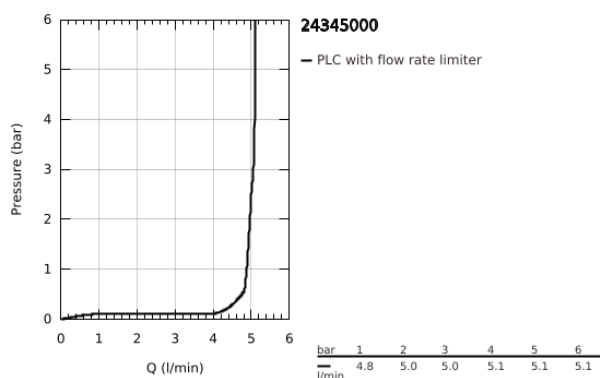

24 345 000 ALLURE BRILLIANT SINGLE-LEVER BASIN MIXER 1/2" L-SIZE

TOOTE KIRJELDUS

- Värvus: chrome
- single hole installation
- GROHE SilkMove 28 mm ceramic cartridge
- temperature limiter
- GROHE LongLife finish
- GROHE EcoJoy - less water, perfect flow
- maximum flow rate (at 3 bar): 5 l/min
- GROHE FastFixation installation system
- spout with integrated mousseur
- smooth body
- flexible connection hoses

24 345 000 ALLURE BRILLIANT SINGLE-LEVER BASIN MIXER 1/2" L-SIZE

VARUOSAD, oktoober 2021 – nüüd

- 1: Lever (Tellimuse number 46792000)
- 2: Cartridge (Tellimuse number 46963000)
- 3: Fitting ring (Tellimuse number 07419000)
- 4: Cap (Tellimuse number 46581000)
- 5: Race (Tellimuse number 46794000)
- 6: Shank fastening assembly (Tellimuse number 48384000)