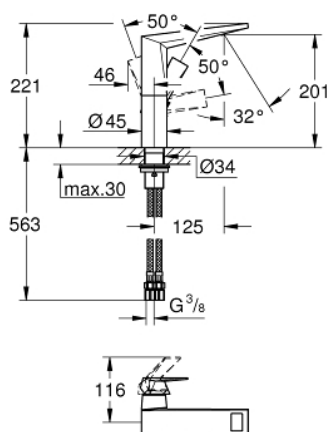

24 345 000 ALLURE BRILLIANT SINGLE-LEVER BASIN MIXER 1/2" L-SIZE

TOOTE KIRJELDUS

- Värvus: chrome
- single hole installation
- GROHE SilkMove 28 mm ceramic cartridge
- temperature limiter
- GROHE LongLife finish
- GROHE EcoJoy - less water, perfect flow
- maximum flow rate (at 3 bar): 5 l/min
- GROHE FastFixation installation system
- spout with integrated mousseur
- smooth body
- flexible connection hoses

24 345 000 ALLURE BRILLIANT SINGLE-LEVER BASIN MIXER 1/2" L-SIZE

VARUOSAD, oktoober 2021 – nüüd

- 1: Lever (Tellimuse number 46792000)
- 2: Cartridge (Tellimuse number 46963000)
- 3: Fitting ring (Tellimuse number 07419000)
- 4: Cap (Tellimuse number 46581000)
- 5: Race (Tellimuse number 46794000)
- 6: Shank fastening assembly (Tellimuse number 48384000)