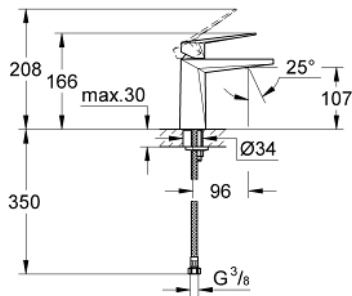

24 342 DC0 ALLURE BRILLIANT SINGLE-LEVER BASIN MIXER 1/2" M-SIZE

TOOTE KIRJELDUS

- Värvus: supersteel
- single hole installation
- GROHE SilkMove 28 mm ceramic cartridge
- temperature limiter
- GROHE LongLife finish
- GROHE EcoJoy - less water, perfect flow
- maximum flow rate (at 3 bar): 5 l/min
- GROHE FastFixation installation system
- spout with integrated mousseur
- smooth body
- flexible connection hoses

24 342 DC0 **ALLURE BRILLIANT SINGLE-LEVER BASIN MIXER 1/2"** **M-SIZE**

VARUOSAD, oktoober 2021 – nüüd

- 1: Lever (Tellimuse number 46793DC0)
- 2: Cartridge (Tellimuse number 46580000)
- 3: Fitting ring (Tellimuse number 46715000)
- 4: Race (Tellimuse number 46794DC0)
- 5: Shank mounting kit (Tellimuse number 46249000)
- 6: Mounting wrench (Tellimuse number 19017000)*