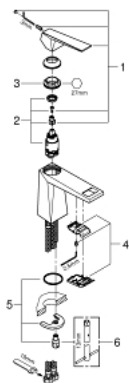

24 342 DC0 ALLURE BRILLIANT SINGLE-LEVER BASIN MIXER 1/2" M-SIZE

TOOTE KIRJELDUS

- Värvus: supersteel
- single hole installation
- GROHE SilkMove 28 mm ceramic cartridge
- temperature limiter
- GROHE LongLife finish
- GROHE EcoJoy - less water, perfect flow
- maximum flow rate (at 3 bar): 5 l/min
- GROHE FastFixation installation system
- spout with integrated mousseur
- smooth body
- flexible connection hoses

24 342 DC0 **ALLURE BRILLIANT SINGLE-LEVER BASIN MIXER 1/2"** **M-SIZE**

VARUOSAD, oktoober 2021 – nüüd

- 1: Lever (Tellimuse number 46793DC0)
- 2: Cartridge (Tellimuse number 46580000)
- 3: Fitting ring (Tellimuse number 46715000)
- 4: Race (Tellimuse number 46794DC0)
- 5: Shank mounting kit (Tellimuse number 46249000)
- 6: Mounting wrench (Tellimuse number 19017000)*