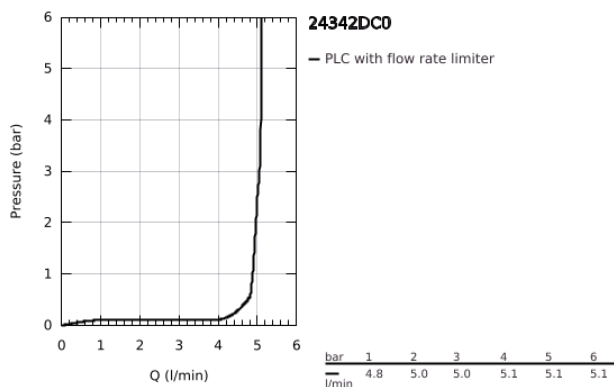

24 342 DC0 ALLURE BRILLIANT SINGLE-LEVER BASIN MIXER 1/2" M-SIZE

TOOTE KIRJELDUS

- Värvus: supersteel
- single hole installation
- GROHE SilkMove 28 mm ceramic cartridge
- temperature limiter
- GROHE LongLife finish
- GROHE EcoJoy - less water, perfect flow
- maximum flow rate (at 3 bar): 5 l/min
- GROHE FastFixation installation system
- spout with integrated mousseur
- smooth body
- flexible connection hoses

24 342 DC0 **ALLURE BRILLIANT SINGLE-LEVER BASIN MIXER 1/2"** **M-SIZE**

VARUOSAD, oktoober 2021 – nüüd

- 1: Lever (Tellimuse number 46793DC0)
- 2: Cartridge (Tellimuse number 46580000)
- 3: Fitting ring (Tellimuse number 46715000)
- 4: Race (Tellimuse number 46794DC0)
- 5: Shank mounting kit (Tellimuse number 46249000)
- 6: Mounting wrench (Tellimuse number 19017000)*