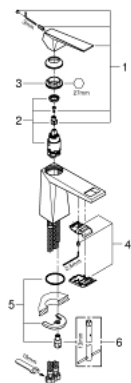

## 24 342 000 ALLURE BRILLIANT SINGLE-LEVER BASIN MIXER 1/2" M-SIZE

### TOOTE KIRJELDUS

- Värvus: chrome
- single hole installation
- GROHE SilkMove 28 mm ceramic cartridge
- temperature limiter
- GROHE LongLife finish
- GROHE EcoJoy - less water, perfect flow
- maximum flow rate (at 3 bar): 5 l/min
- GROHE FastFixation installation system
- spout with integrated mousseur
- smooth body
- flexible connection hoses

24 342 000 **ALLURE BRILLIANT SINGLE-LEVER BASIN MIXER 1/2"**  
**M-SIZE**

**VARUOSAD**, oktoober 2021 – nüüd

1: Lever (Tellimuse number 46793000)

2: Cartridge (Tellimuse number 46580000)

3: Fitting ring (Tellimuse number 46715000)

4: Race (Tellimuse number 46794000)

5: Shank mounting kit (Tellimuse number 46249000)

6: Mounting wrench (Tellimuse number 19017000)\*

\* Lisatarvikud