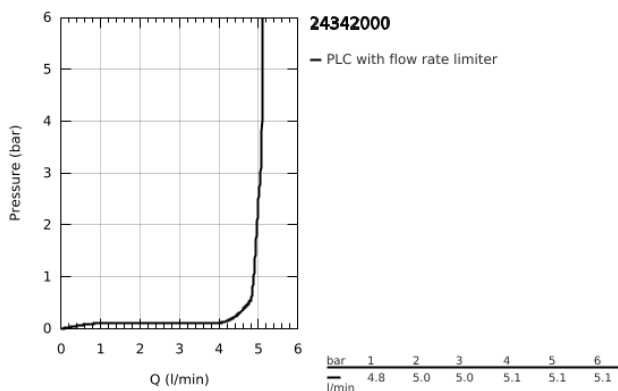

## 24 342 000 ALLURE BRILLIANT SINGLE-LEVER BASIN MIXER 1/2" M-SIZE

### TOOTE KIRJELDUS

- Värvus: chrome
- single hole installation
- GROHE SilkMove 28 mm ceramic cartridge
- temperature limiter
- GROHE LongLife finish
- GROHE EcoJoy - less water, perfect flow
- maximum flow rate (at 3 bar): 5 l/min
- GROHE FastFixation installation system
- spout with integrated mousseur
- smooth body
- flexible connection hoses

24 342 000 **ALLURE BRILLIANT SINGLE-LEVER BASIN MIXER 1/2"**  
**M-SIZE**

**VARUOSAD**, oktoober 2021 – nüüd

1: Lever (Tellimuse number 46793000)

2: Cartridge (Tellimuse number 46580000)

3: Fitting ring (Tellimuse number 46715000)