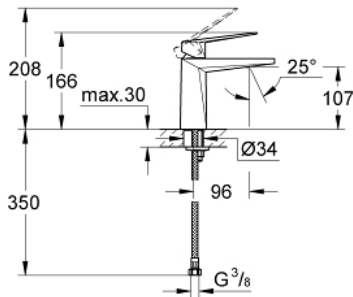

## 24 342 000 ALLURE BRILLIANT SINGLE-LEVER BASIN MIXER 1/2" M-SIZE

### TOOTE KIRJELDUS

- Värvus: chrome
- single hole installation
- GROHE SilkMove 28 mm ceramic cartridge
- temperature limiter
- GROHE LongLife finish
- GROHE EcoJoy - less water, perfect flow
- maximum flow rate (at 3 bar): 5 l/min
- GROHE FastFixation installation system
- spout with integrated mousseur
- smooth body
- flexible connection hoses

24 342 000 **ALLURE BRILLIANT SINGLE-LEVER BASIN MIXER 1/2"**  
**M-SIZE**

**VARUOSAD**, oktoober 2021 – nüüd

1: Lever (Tellimuse number 46793000)

2: Cartridge (Tellimuse number 46580000)

3: Fitting ring (Tellimuse number 46715000)

4: Race (Tellimuse number 46794000)

5: Shank mounting kit (Tellimuse number 46249000)

6: Mounting wrench (Tellimuse number 19017000)\*

\* Lisatarvikud