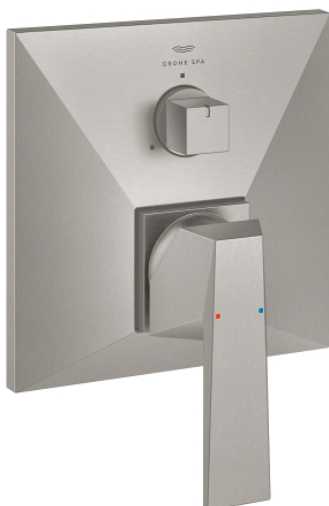

## 24 340 DC0 ALLURE BRILLIANT SINGLE-LEVER MIXER WITH 3-WAY DIVERTER

### TOOTE KIRJELDUS

- Värvus: supersteel
- trim set for GROHE Rapido SmartBox 35 600/35 604
- GROHE SilkMove 46 mm ceramic cartridge
- GROHE LongLife finish
- wall escutcheon with GROHE FastFixation (covered escutcheon- and shaft sealing, covered fixing)
- metal escutcheon, retroactively 6° adjustable
- metal lever
- 3-way diverter
- without roughing-in set 35 600/35 604 (please order separately)
- flow performance: outlet A = 27 l/min, outlet B = 27 l/min, outlet C = 27 l/min