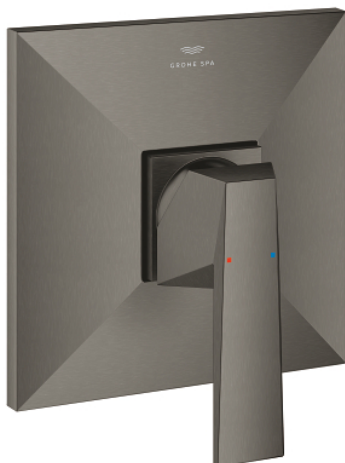

## 24 277 AL0 ALLURE BRILLIANT SINGLE-LEVER SHOWER MIXER

### TOOTE KIRJELDUS

- Värvus: brushed hard graphite
- trim set for GROHE Rapido SmartBox 35 600/35 604
- GROHE SilkMove 46 mm ceramic cartridge
- GROHE LongLife finish
- wall escutcheon with GROHE FastFixation (covered escutcheon- and shaft sealing, covered fixing)
- metal escutcheon, retroactively 6° adjustable
- metal lever
- without roughing-in set 35 600/35 604 (please order separately)
- flow performance: outlet B or C = 30 l/min

## 24 277 AL0 ALLURE BRILLIANT SINGLE-LEVER SHOWER MIXER

**VARUOSAD**, oktoober 2021 – nüüd

- 1: Lever (Tellimuse number 46804AL0)
- 2: Escutcheon (Tellimuse number 48613AL0)
- 3: Mounting plate (Tellimuse number 48441000)
- 4: Cap (Tellimuse number 46784AL0)
- 5: Cartridge (Tellimuse number 46048000)
- 6: Seal (Tellimuse number 48360000)
- 7: Temperature limiter (Tellimuse number 46375000)\*
- 8: Universal extension set single-lever mixers, 25 mm (Tellimuse number 14056000)\*
- 9: Universal extension set single-lever mixers, 50 mm (Tellimuse number 14057000)\*