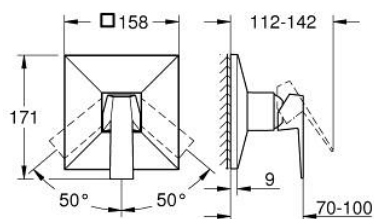

## 24 277 AL0 ALLURE BRILLIANT SINGLE-LEVER SHOWER MIXER

### TOOTE KIRJELDUS

- Värvus: brushed hard graphite
- trim set for GROHE Rapido SmartBox 35 600/35 604
- GROHE SilkMove 46 mm ceramic cartridge
- GROHE LongLife finish
- wall escutcheon with GROHE FastFixation (covered escutcheon- and shaft sealing, covered fixing)
- metal escutcheon, retroactively 6° adjustable
- metal lever
- without roughing-in set 35 600/35 604 (please order separately)
- flow performance: outlet B or C = 30 l/min

## 24 277 AL0 ALLURE BRILLIANT SINGLE-LEVER SHOWER MIXER

**VARUOSAD**, oktoober 2021 – nüüd

- 1: Lever (Tellimuse number 46804AL0)
- 2: Escutcheon (Tellimuse number 48613AL0)
- 3: Mounting plate (Tellimuse number 48441000)
- 4: Cap (Tellimuse number 46784AL0)
- 5: Cartridge (Tellimuse number 46048000)
- 6: Seal (Tellimuse number 48360000)
- 7: Temperature limiter (Tellimuse number 46375000)\*
- 8: Universal extension set single-lever mixers, 25 mm (Tellimuse number 14056000)\*
- 9: Universal extension set single-lever mixers, 50 mm (Tellimuse number 14057000)\*