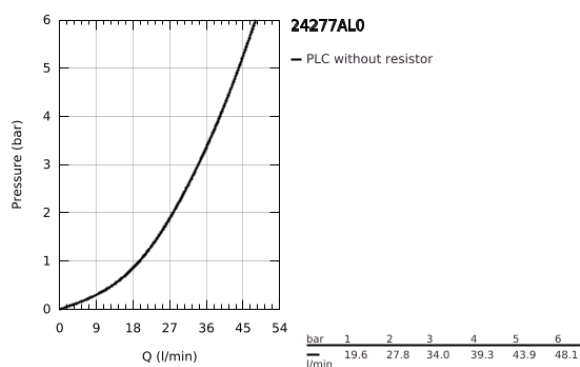

## 24 277 AL0 ALLURE BRILLIANT SINGLE-LEVER SHOWER MIXER

### TOOTE KIRJELDUS

- Värvus: brushed hard graphite
- trim set for GROHE Rapido SmartBox 35 600/35 604
- GROHE SilkMove 46 mm ceramic cartridge
- GROHE LongLife finish
- wall escutcheon with GROHE FastFixation (covered escutcheon- and shaft sealing, covered fixing)
- metal escutcheon, retroactively 6° adjustable
- metal lever
- without roughing-in set 35 600/35 604 (please order separately)
- flow performance: outlet B or C = 30 l/min