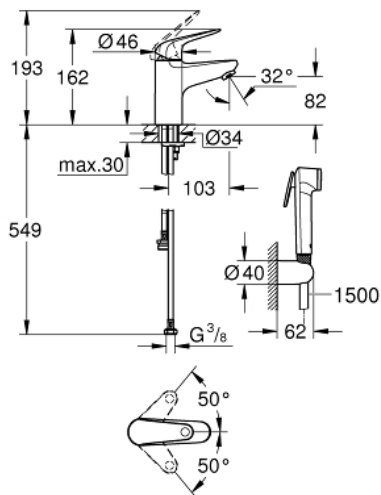

24 264 001 **EUROECO SINGLE-LEVER BASIN MIXER 1/2"**
S-SIZE

TOOTE KIRJELDUS

- Värvus: chrome
- single hole installation
- GROHE SmoothControl 35 mm ceramic cartridge
- with temperature limiter
- GROHE LongLife finish
- GROHE EcoJoy - less water, perfect flow
- maximum flow rate (at 3 bar): 5 l/min
- rapid installation system
- smooth body
- flexible connection hoses
- with shower set consisting of
 - hand shower with integrated diverter
 - wall shower holder
 - shower hose 1500 mm
- professional edition

24 264 001 EUROECO SINGLE-LEVER BASIN MIXER 1/2"
S-SIZE

VARUOSAD, juuli 2021 – nüüd

- 1: lever (Tellimuse number 48627000)
- 2: Cartridge (Tellimuse number 48518000)
- 3: Mousseur (Tellimuse number 48159000)
- 4: Shank mounting kit (Tellimuse number 46249000)
- 5: Non-return valve (Tellimuse number 08565000)
- 6: Waste set with push-open plug (Tellimuse number 65807000)*
- 7: Mounting wrench (Tellimuse number 19017000)*