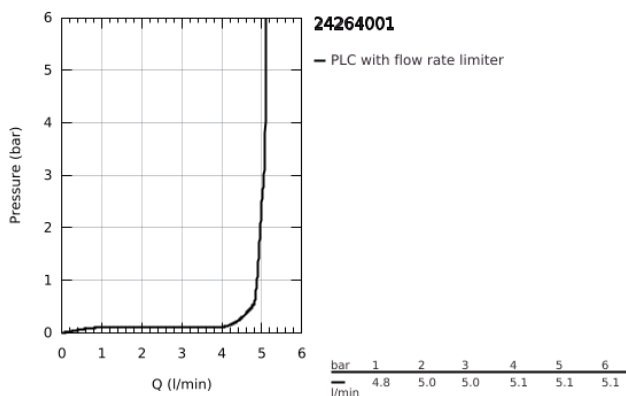

24 264 001 **EUROECO SINGLE-LEVER BASIN MIXER 1/2"**
S-SIZE

TOOTE KIRJELDUS

- Värvus: chrome
- single hole installation
- GROHE SmoothControl 35 mm ceramic cartridge
- with temperature limiter
- GROHE LongLife finish
- GROHE EcoJoy - less water, perfect flow
- maximum flow rate (at 3 bar): 5 l/min
- rapid installation system
- smooth body
- flexible connection hoses
- with shower set consisting of
 - hand shower with integrated diverter
 - wall shower holder
 - shower hose 1500 mm
- professional edition

24 264 001 EUROECO SINGLE-LEVER BASIN MIXER 1/2"
S-SIZE

VARUOSAD, juuli 2021 – nüüd

- 1: lever (Tellimuse number 48627000)
- 2: Cartridge (Tellimuse number 48518000)
- 3: Mousseur (Tellimuse number 48159000)
- 4: Shank mounting kit (Tellimuse number 46249000)
- 5: Non-return valve (Tellimuse number 08565000)
- 6: Waste set with push-open plug (Tellimuse number 65807000)*
- 7: Mounting wrench (Tellimuse number 19017000)*