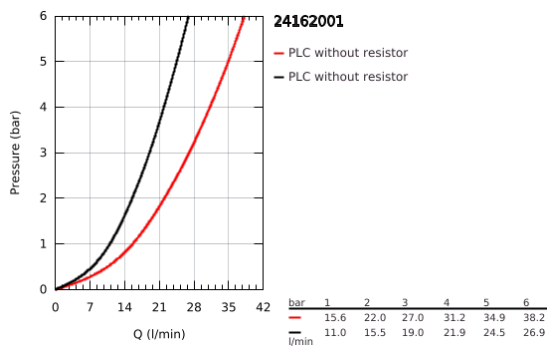

## 24 162 001 BAUEDGE SINGLE-LEVER MIXER WITH 2-WAY DIVERTER

### TOOTE KIRJELDUS

- Värvus: chrome
- metal lever
- trim set for GROHE Rapido SmartBox 35 600/35 604
- GROHE SmoothControl 46 mm ceramic cartridge
- GROHE LongLife finish
- wall escutcheon with GROHE FastFixation (covered escutcheon- and shaft sealing, covered fixing)
- metal escutcheon, retroactively 6° adjustable
- automatic 2-way diverter
- without roughing-in set 35 600/35 604 (please order separately)
- flow performance: outlet B = 27 l/min, outlet C = 27 l/min
- professional edition