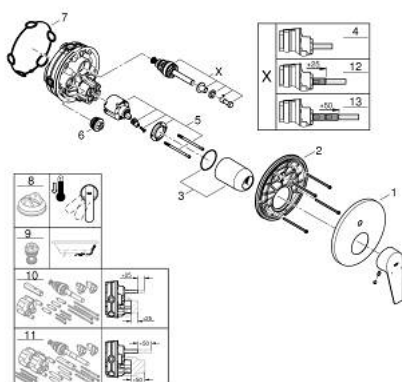

## 24 162 001 BAUEDGE SINGLE-LEVER MIXER WITH 2-WAY DIVERTER

### TOOTE KIRJELDUS

- Värvus: chrome
- metal lever
- trim set for GROHE Rapido SmartBox 35 600/35 604
- GROHE SmoothControl 46 mm ceramic cartridge
- GROHE LongLife finish
- wall escutcheon with GROHE FastFixation (covered escutcheon- and shaft sealing, covered fixing)
- metal escutcheon, retroactively 6° adjustable
- automatic 2-way diverter
- without roughing-in set 35 600/35 604 (please order separately)
- flow performance: outlet B = 27 l/min, outlet C = 27 l/min
- professional edition

### VARUOSAD, mai 2019 – nüüd

- 1: Escutcheon (Tellimuse number 48429000)
- 2: Mounting plate (Tellimuse number 48440000)
- 3: Cap (Tellimuse number 09038000)
- 4: Diverter (Tellimuse number 48442000)
- 5: Cartridge (Tellimuse number 46048000)
- 6: Non-return valve (Tellimuse number 49085000)
- 7: Seal (Tellimuse number 48360000)
- 8: Temperature limiter (Tellimuse number 46375000)\*
- 9: Backflow protection combination (DIN-EN1717) (Tellimuse number 14055000)\*
- 10: Universal extension set single-lever mixers, 25 mm (Tellimuse number 14056000)\*
- 11: Universal extension set single-lever mixers, 50 mm (Tellimuse number 14057000)\*
- 12: Diverter (Tellimuse number 48444000)\*
- 13: Diverter (Tellimuse number 48445000)\*