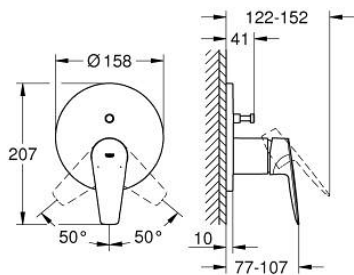

## 24 162 001 BAUEDGE SINGLE-LEVER MIXER WITH 2-WAY DIVERTER

### TOOTE KIRJELDUS

- Värvus: chrome
- metal lever
- trim set for GROHE Rapido SmartBox 35 600/35 604
- GROHE SmoothControl 46 mm ceramic cartridge
- GROHE LongLife finish
- wall escutcheon with GROHE FastFixation (covered escutcheon- and shaft sealing, covered fixing)
- metal escutcheon, retroactively 6° adjustable
- automatic 2-way diverter
- without roughing-in set 35 600/35 604 (please order separately)
- flow performance: outlet B = 27 l/min, outlet C = 27 l/min
- professional edition

### VARUOSAD, mai 2019 – nüüd

- 1: Escutcheon (Tellimuse number 48429000)
- 2: Mounting plate (Tellimuse number 48440000)
- 3: Cap (Tellimuse number 09038000)
- 4: Diverter (Tellimuse number 48442000)
- 5: Cartridge (Tellimuse number 46048000)
- 6: Non-return valve (Tellimuse number 49085000)
- 7: Seal (Tellimuse number 48360000)
- 8: Temperature limiter (Tellimuse number 46375000)\*
- 9: Backflow protection combination (DIN-EN1717) (Tellimuse number 14055000)\*
- 10: Universal extension set single-lever mixers, 25 mm (Tellimuse number 14056000)\*
- 11: Universal extension set single-lever mixers, 50 mm (Tellimuse number 14057000)\*
- 12: Diverter (Tellimuse number 48444000)\*
- 13: Diverter (Tellimuse number 48445000)\*