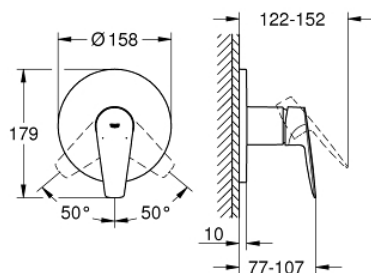

## 24 161 001 BAUEDGE SINGLE-LEVER SHOWER MIXER 1/2"

### TOOTE KIRJELDUS

- Värvus: chrome
- metal lever
- trim set for GROHE Rapido SmartBox 35 600/35 604
- GROHE SmoothControl 46 mm ceramic cartridge
- GROHE LongLife finish
- wall escutcheon with GROHE FastFixation (covered escutcheon- and shaft sealing, covered fixing)
- metal escutcheon, retroactively 6° adjustable
- without roughing-in set 35 600/35 604 (please order separately)
- flow performance: outlet B or C = 30 l/min
- professional edition

## 24 161 001 BAUEDGE SINGLE-LEVER SHOWER MIXER 1/2"

**VARUOSAD**, mai 2019 – nüüd

- 1: Escutcheon (Tellimuse number 48428000)
- 2: Mounting plate (Tellimuse number 48439000)
- 3: Cap (Tellimuse number 09038000)
- 4: Cartridge (Tellimuse number 46048000)
- 5: Seal (Tellimuse number 48360000)
- 6: Temperature limiter (Tellimuse number 46308000)\*
- 7: Universal extension set single-lever mixers, 25 mm (Tellimuse number 14056000)\*
- 8: Universal extension set single-lever mixers, 50 mm (Tellimuse number 14057000)\*