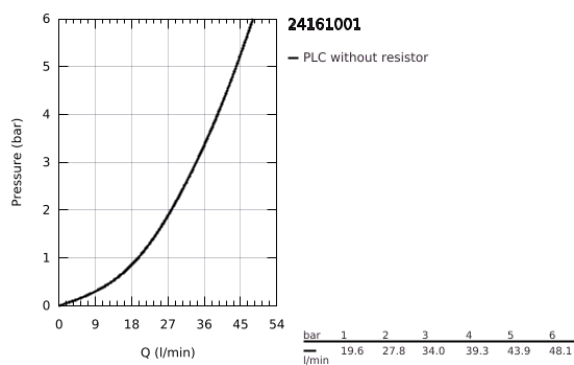

## 24 161 001 BAUEDGE SINGLE-LEVER SHOWER MIXER 1/2"

### TOOTE KIRJELDUS

- Värvus: chrome
- metal lever
- trim set for GROHE Rapido SmartBox 35 600/35 604
- GROHE SmoothControl 46 mm ceramic cartridge
- GROHE LongLife finish
- wall escutcheon with GROHE FastFixation (covered escutcheon- and shaft sealing, covered fixing)
- metal escutcheon, retroactively 6° adjustable
- without roughing-in set 35 600/35 604 (please order separately)
- flow performance: outlet B or C = 30 l/min
- professional edition

## 24 161 001 BAUEDGE SINGLE-LEVER SHOWER MIXER 1/2"

**VARUOSAD**, mai 2019 – nüüd

- 1: Escutcheon (Tellimuse number 48428000)
- 2: Mounting plate (Tellimuse number 48439000)
- 3: Cap (Tellimuse number 09038000)
- 4: Cartridge (Tellimuse number 46048000)
- 5: Seal (Tellimuse number 48360000)
- 6: Temperature limiter (Tellimuse number 46308000)\*
- 7: Universal extension set single-lever mixers, 25 mm (Tellimuse number 14056000)\*
- 8: Universal extension set single-lever mixers, 50 mm (Tellimuse number 14057000)\*