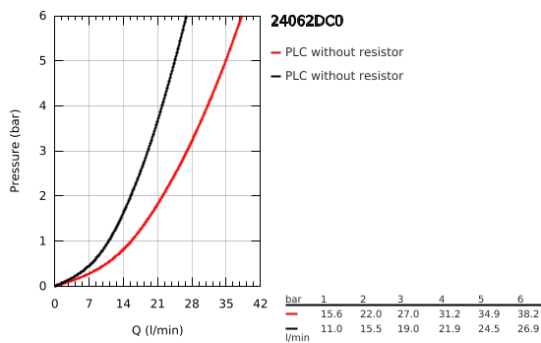

## 24 062 DC0 EUROCUBE SINGLE-LEVER MIXER WITH 2-WAY DIVERTER

### TOOTE KIRJELDUS

- Värvus: supersteel
- trim set for GROHE Rapido SmartBox 35 600/35 604
- GROHE SilkMove 46 mm ceramic cartridge
- GROHE LongLife finish
- wall escutcheon with GROHE FastFixation (covered escutcheon- and shaft sealing, covered fixing)
- metal escutcheon, retroactively 6° adjustable
- metal lever
- automatic 2-way diverter
- without roughing-in set 35 600/35 604 (please order separately)
- flow performance: outlet B = 27 l/min, outlet C = 27 l/min