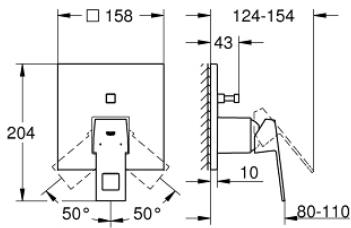

### TOOTE KIRJELDUS

- Värvus: supersteel
- trim set for GROHE Rapido SmartBox 35 600/35 604
- GROHE SilkMove 46 mm ceramic cartridge
- GROHE LongLife finish
- wall escutcheon with GROHE FastFixation (covered escutcheon- and shaft sealing, covered fixing)
- metal escutcheon, retroactively 6° adjustable
- metal lever
- automatic 2-way diverter
- without roughing-in set 35 600/35 604 (please order separately)
- flow performance: outlet B = 27 l/min, outlet C = 27 l/min

### VARUOSAD, september 2018 – nüüd

- 1: Lever (Tellimuse number 46782DC0)
- 2: Escutcheon (Tellimuse number 48431DC0)
- 3: Mounting plate (Tellimuse number 48438000)
- 4: Cap (Tellimuse number 46784DC0)
- 5: Diverter (Tellimuse number 48442DC0)
- 6: Cartridge (Tellimuse number 46048000)
- 7: Non-return valve (Tellimuse number 49085000)
- 8: Seal (Tellimuse number 48360000)
- 9: Temperature limiter (Tellimuse number 46375000)\*
- 10: Backflow protection combination (DIN-EN1717) (Tellimuse number 14055000)\*
- 11: Universal extension set single-lever mixers, 25 mm (Tellimuse number 14056000)\*
- 12: Diverter (Tellimuse number 48444DC0)\*
- 13: Universal extension set single-lever mixers, 50 mm (Tellimuse number 14057000)\*
- 14: Diverter (Tellimuse number 48445DC0)\*