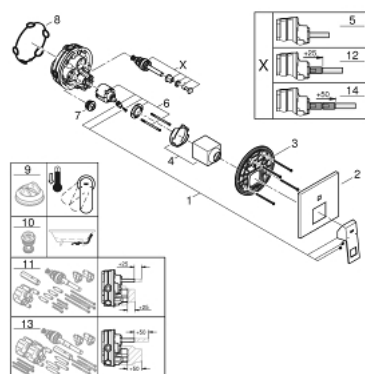

## 24 062 DC0 EUROCUBE SINGLE-LEVER MIXER WITH 2-WAY DIVERTER

### TOOTE KIRJELDUS

- Värvus: supersteel
- trim set for GROHE Rapido SmartBox 35 600/35 604
- GROHE SilkMove 46 mm ceramic cartridge
- GROHE LongLife finish
- wall escutcheon with GROHE FastFixation (covered escutcheon- and shaft sealing, covered fixing)
- metal escutcheon, retroactively 6° adjustable
- metal lever
- automatic 2-way diverter
- without roughing-in set 35 600/35 604 (please order separately)
- flow performance: outlet B = 27 l/min, outlet C = 27 l/min

### VARUOSAD, september 2018 – nüüd

- 1: Lever (Tellimuse number 46782DC0)
- 2: Escutcheon (Tellimuse number 48431DC0)
- 3: Mounting plate (Tellimuse number 48438000)
- 4: Cap (Tellimuse number 46784DC0)
- 5: Diverter (Tellimuse number 48442DC0)
- 6: Cartridge (Tellimuse number 46048000)
- 7: Non-return valve (Tellimuse number 49085000)
- 8: Seal (Tellimuse number 48360000)
- 9: Temperature limiter (Tellimuse number 46375000)\*
- 10: Backflow protection combination (DIN-EN1717) (Tellimuse number 14055000)\*
- 11: Universal extension set single-lever mixers, 25 mm (Tellimuse number 14056000)\*
- 12: Diverter (Tellimuse number 48444DC0)\*
- 13: Universal extension set single-lever mixers, 50 mm (Tellimuse number 14057000)\*
- 14: Diverter (Tellimuse number 48445DC0)\*