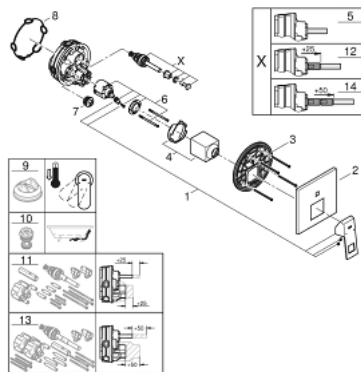

24 062 000 EUROCUBE SINGLE-LEVER MIXER WITH 2-WAY DIVERTER

TOOTE KIRJELDUS

- Värvus: chrome
- trim set for GROHE Rapido SmartBox 35 600/35 604
- GROHE SilkMove 46 mm ceramic cartridge
- wall escutcheon with GROHE FastFixation (covered escutcheon- and shaft sealing, covered fixing)
- metal escutcheon, retroactively 6° adjustable
- metal lever
- automatic 2-way diverter
- without roughing-in set 35 600/35 604 (please order separately)
- flow performance: outlet B = 27 l/min, outlet C = 27 l/min

24 062 000 EUROCUBE SINGLE-LEVER MIXER WITH 2-WAY DIVERTER

VARUOSAD, juuli 2017 – nüüd

- 1: Lever (Tellimuse number 46782000)
- 2: Escutcheon (Tellimuse number 48431000)
- 3: Mounting plate (Tellimuse number 48438000)
- 4: Cap (Tellimuse number 46784000)
- 5: Diverter (Tellimuse number 48442000)
- 6: Cartridge (Tellimuse number 46048000)
- 7: Non-return valve (Tellimuse number 49085000)
- 8: Seal (Tellimuse number 48360000)
- 9: Temperature limiter (Tellimuse number 46375000)*
- 10: Backflow protection combination (DIN-EN1717) (Tellimuse number 14055000)*
- 11: Universal extension set single-lever mixers, 25 mm (Tellimuse number 14056000)*
- 12: Diverter (Tellimuse number 48444000)*
- 13: Universal extension set single-lever mixers, 50 mm (Tellimuse number 14057000)*
- 14: Diverter (Tellimuse number 48445000)*