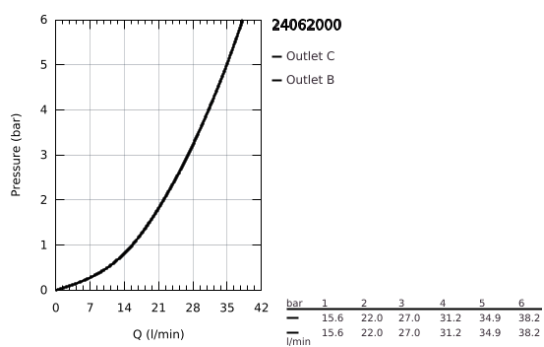

24 062 000 EUROCUBE SINGLE-LEVER MIXER WITH 2-WAY DIVERTER

TOOTE KIRJELDUS

- Värvus: chrome
- trim set for GROHE Rapido SmartBox 35 600/35 604
- GROHE SilkMove 46 mm ceramic cartridge
- wall escutcheon with GROHE FastFixation (covered escutcheon- and shaft sealing, covered fixing)
- metal escutcheon, retroactively 6° adjustable
- metal lever
- automatic 2-way diverter
- without roughing-in set 35 600/35 604 (please order separately)
- flow performance: outlet B = 27 l/min, outlet C = 27 l/min

24 062 000 EUROCUBE SINGLE-LEVER MIXER WITH 2-WAY DIVERTER

VARUOSAD, juuli 2017 – nüüd

- 1: Lever (Tellimuse number 46782000)
- 2: Escutcheon (Tellimuse number 48431000)
- 3: Mounting plate (Tellimuse number 48438000)
- 4: Cap (Tellimuse number 46784000)
- 5: Diverter (Tellimuse number 48442000)
- 6: Cartridge (Tellimuse number 46048000)
- 7: Non-return valve (Tellimuse number 49085000)
- 8: Seal (Tellimuse number 48360000)
- 9: Temperature limiter (Tellimuse number 46375000)*
- 10: Backflow protection combination (DIN-EN1717) (Tellimuse number 14055000)*
- 11: Universal extension set single-lever mixers, 25 mm (Tellimuse number 14056000)*
- 12: Diverter (Tellimuse number 48444000)*
- 13: Universal extension set single-lever mixers, 50 mm (Tellimuse number 14057000)*
- 14: Diverter (Tellimuse number 48445000)*