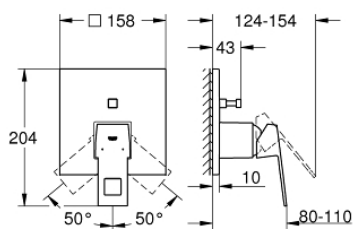

24 062 000 EUROCUBE SINGLE-LEVER MIXER WITH 2-WAY DIVERTER

TOOTE KIRJELDUS

- Värvus: chrome
- trim set for GROHE Rapido SmartBox 35 600/35 604
- GROHE SilkMove 46 mm ceramic cartridge
- wall escutcheon with GROHE FastFixation (covered escutcheon- and shaft sealing, covered fixing)
- metal escutcheon, retroactively 6° adjustable
- metal lever
- automatic 2-way diverter
- without roughing-in set 35 600/35 604 (please order separately)
- flow performance: outlet B = 27 l/min, outlet C = 27 l/min

24 062 000 EUROCUBE SINGLE-LEVER MIXER WITH 2-WAY DIVERTER

VARUOSAD, juuli 2017 – nüüd

- 1: Lever (Tellimuse number 46782000)
- 2: Escutcheon (Tellimuse number 48431000)
- 3: Mounting plate (Tellimuse number 48438000)
- 4: Cap (Tellimuse number 46784000)
- 5: Diverter (Tellimuse number 48442000)
- 6: Cartridge (Tellimuse number 46048000)
- 7: Non-return valve (Tellimuse number 49085000)
- 8: Seal (Tellimuse number 48360000)
- 9: Temperature limiter (Tellimuse number 46375000)*
- 10: Backflow protection combination (DIN-EN1717) (Tellimuse number 14055000)*
- 11: Universal extension set single-lever mixers, 25 mm (Tellimuse number 14056000)*
- 12: Diverter (Tellimuse number 48444000)*
- 13: Universal extension set single-lever mixers, 50 mm (Tellimuse number 14057000)*
- 14: Diverter (Tellimuse number 48445000)*