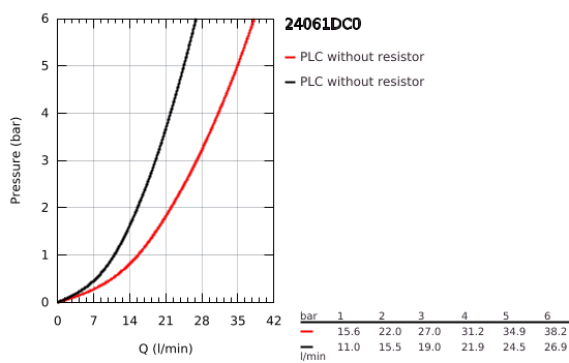

24 061 DC0 EUROCUBE SINGLE-LEVER SHOWER MIXER

TOOTE KIRJELDUS

- Värvus: supersteel
- trim set for GROHE Rapido SmartBox 35 600/35 604
- GROHE SilkMove 46 mm ceramic cartridge
- GROHE LongLife finish
- wall escutcheon with GROHE FastFixation (covered escutcheon- and shaft sealing, covered fixing)
- metal escutcheon, retroactively 6° adjustable
- metal lever
- without roughing-in set 35 600/35 604 (please order separately)
- flow performance: outlet B or C = 30 l/min

5: Cartridge (Tellimuse number 46048000)

6: Seal (Tellimuse number 48360000)

7: Temperature limiter (Tellimuse number 46375000)*

8: Universal extension set single-lever mixers, 25 mm (Tellimuse number 14056000)*