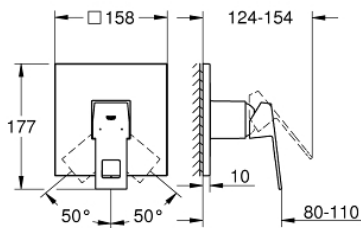

24 061 DC0 EUROCUBE SINGLE-LEVER SHOWER MIXER

TOOTE KIRJELDUS

- Värvus: supersteel
- trim set for GROHE Rapido SmartBox 35 600/35 604
- GROHE SilkMove 46 mm ceramic cartridge
- GROHE LongLife finish
- wall escutcheon with GROHE FastFixation (covered escutcheon- and shaft sealing, covered fixing)
- metal escutcheon, retroactively 6° adjustable
- metal lever
- without roughing-in set 35 600/35 604 (please order separately)
- flow performance: outlet B or C = 30 l/min

24 061 DC0 EUROCUBE SINGLE-LEVER SHOWER MIXER

VARUOSAD, september 2018 – nüüd

1: Lever (Tellimuse number 46782DC0)

2: Escutcheon (Tellimuse number 48430DC0)

3: Mounting plate (Tellimuse number 48441000)

4: Cap (Tellimuse number 46784DC0)

5: Cartridge (Tellimuse number 46048000)

6: Seal (Tellimuse number 48360000)

7: Temperature limiter (Tellimuse number 46375000)*

8: Universal extension set single-lever mixers, 25 mm (Tellimuse number 14056000)*