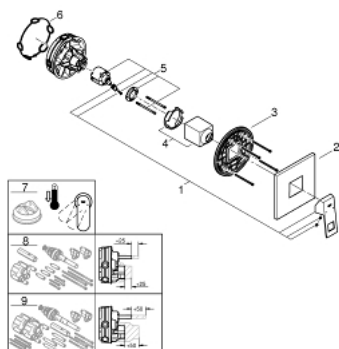

24 061 DC0 EUROCUBE SINGLE-LEVER SHOWER MIXER

TOOTE KIRJELDUS

- Värvus: supersteel
- trim set for GROHE Rapido SmartBox 35 600/35 604
- GROHE SilkMove 46 mm ceramic cartridge
- GROHE LongLife finish
- wall escutcheon with GROHE FastFixation (covered escutcheon- and shaft sealing, covered fixing)
- metal escutcheon, retroactively 6° adjustable
- metal lever
- without roughing-in set 35 600/35 604 (please order separately)
- flow performance: outlet B or C = 30 l/min

24 061 DC0 EUROCUBE SINGLE-LEVER SHOWER MIXER

VARUOSAD, september 2018 – nüüd

1: Lever (Tellimuse number 46782DC0)

2: Escutcheon (Tellimuse number 48430DC0)

3: Mounting plate (Tellimuse number 48441000)

4: Cap (Tellimuse number 46784DC0)

5: Cartridge (Tellimuse number 46048000)

6: Seal (Tellimuse number 48360000)

7: Temperature limiter (Tellimuse number 46375000)*

8: Universal extension set single-lever mixers, 25 mm (Tellimuse number 14056000)*

9: Universal extension set single-lever mixers, 50 mm (Tellimuse number 14057000)*

* Lisatarvikud