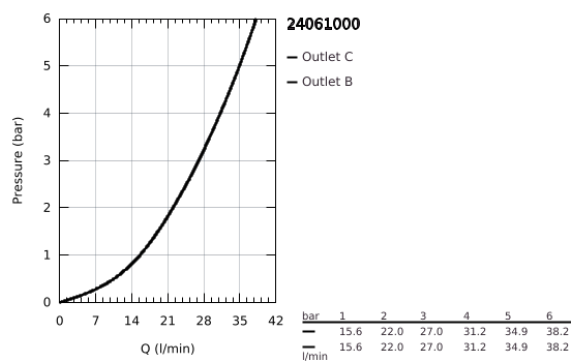

24 061 000 EUROCUBE SINGLE-LEVER SHOWER MIXER

TOOTE KIRJELDUS

- Värvus: chrome
- trim set for GROHE Rapido SmartBox 35 600/35 604
- GROHE SilkMove 46 mm ceramic cartridge
- wall escutcheon with GROHE FastFixation (covered escutcheon- and shaft sealing, covered fixing)
- metal escutcheon, retroactively 6° adjustable
- metal lever
- without roughing-in set 35 600/35 604 (please order separately)
- flow performance: outlet B or C = 30 l/min

24 061 000 EUROCUBE SINGLE-LEVER SHOWER MIXER

VARUOSAD, juuli 2017 – nüüd

- 1: Lever (Tellimuse number 46782000)
- 2: Escutcheon (Tellimuse number 48430000)
- 3: Mounting plate (Tellimuse number 48441000)
- 4: Cap (Tellimuse number 46784000)
- 5: Cartridge (Tellimuse number 46048000)
- 6: Seal (Tellimuse number 48360000)
- 7: Temperature limiter (Tellimuse number 46375000)*
- 8: Universal extension set single-lever mixers, 25 mm (Tellimuse number 14056000)*
- 9: Universal extension set single-lever mixers, 50 mm (Tellimuse number 14057000)*