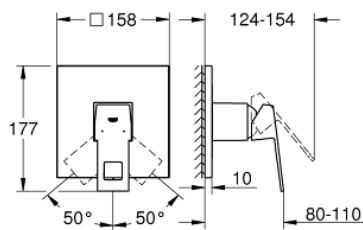

24 061 000 EUROCUBE SINGLE-LEVER SHOWER MIXER

TOOTE KIRJELDUS

- Värvus: chrome
- trim set for GROHE Rapido SmartBox 35 600/35 604
- GROHE SilkMove 46 mm ceramic cartridge
- wall escutcheon with GROHE FastFixation (covered escutcheon- and shaft sealing, covered fixing)
- metal escutcheon, retroactively 6° adjustable
- metal lever
- without roughing-in set 35 600/35 604 (please order separately)
- flow performance: outlet B or C = 30 l/min

24 061 000 EUROCUBE SINGLE-LEVER SHOWER MIXER

VARUOSAD, juuli 2017 – nüüd

- 1: Lever (Tellimuse number 46782000)
- 2: Escutcheon (Tellimuse number 48430000)
- 3: Mounting plate (Tellimuse number 48441000)
- 4: Cap (Tellimuse number 46784000)
- 5: Cartridge (Tellimuse number 46048000)
- 6: Seal (Tellimuse number 48360000)
- 7: Temperature limiter (Tellimuse number 46375000)*
- 8: Universal extension set single-lever mixers, 25 mm (Tellimuse number 14056000)*
- 9: Universal extension set single-lever mixers, 50 mm (Tellimuse number 14057000)*