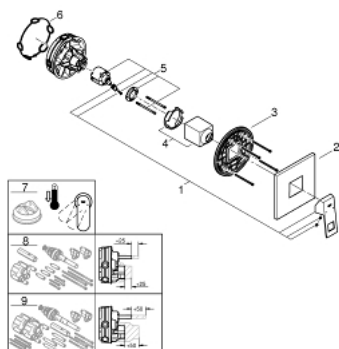

24 061 000 EUROCUBE SINGLE-LEVER SHOWER MIXER

TOOTE KIRJELDUS

- Värvus: chrome
- trim set for GROHE Rapido SmartBox 35 600/35 604
- GROHE SilkMove 46 mm ceramic cartridge
- wall escutcheon with GROHE FastFixation (covered escutcheon- and shaft sealing, covered fixing)
- metal escutcheon, retroactively 6° adjustable
- metal lever
- without roughing-in set 35 600/35 604 (please order separately)
- flow performance: outlet B or C = 30 l/min

24 061 000 EUROCUBE SINGLE-LEVER SHOWER MIXER

VARUOSAD, juuli 2017 – nüüd

- 1: Lever (Tellimuse number 46782000)
- 2: Escutcheon (Tellimuse number 48430000)
- 3: Mounting plate (Tellimuse number 48441000)
- 4: Cap (Tellimuse number 46784000)
- 5: Cartridge (Tellimuse number 46048000)
- 6: Seal (Tellimuse number 48360000)
- 7: Temperature limiter (Tellimuse number 46375000)*
- 8: Universal extension set single-lever mixers, 25 mm (Tellimuse number 14056000)*
- 9: Universal extension set single-lever mixers, 50 mm (Tellimuse number 14057000)*