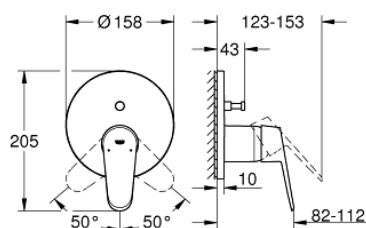

### TOOTE KIRJELDUS

- Värvus: chrome
- trim set for GROHE Rapido SmartBox 35 600/35 604
- GROHE SilkMove 46 mm ceramic cartridge
- GROHE LongLife finish
- wall escutcheon with GROHE FastFixation (covered escutcheon- and shaft sealing, covered fixing)
- metal escutcheon, retroactively 6° adjustable
- metal lever
- automatic 2-way diverter
- without roughing-in set 35 600/35 604 (please order separately)
- flow performance: outlet B = 27 l/min, outlet C = 27 l/min

### VARUOSAD, juuli 2017 – nüüd

- 1: Lever (Tellimuse number 46743000)
- 2: Escutcheon (Tellimuse number 48429000)
- 3: Mounting plate (Tellimuse number 48440000)
- 4: Cap (Tellimuse number 02693000)
- 5: Diverter (Tellimuse number 48442000)
- 6: Cartridge (Tellimuse number 46048000)
- 7: Non-return valve (Tellimuse number 49085000)
- 8: Seal (Tellimuse number 48360000)
- 9: Temperature limiter (Tellimuse number 46308000)\*
- 10: Backflow protection combination (DIN-EN1717) (Tellimuse number 14055000)\*
- 11: Universal extension set single-lever mixers, 25 mm (Tellimuse number 14056000)\*
- 12: Diverter (Tellimuse number 48444000)\*
- 13: Universal extension set single-lever mixers, 50 mm (Tellimuse number 14057000)\*
- 14: Diverter (Tellimuse number 48445000)\*