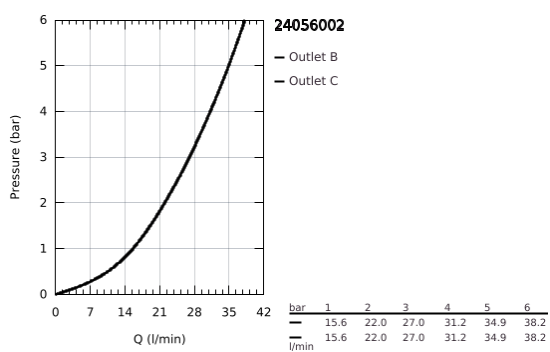

## 24 056 002 EURODISC COSMOPOLITAN SINGLE-LEVER MIXER WITH 2-WAY DIVERTER

### TOOTE KIRJELDUS

- Värvus: chrome
- trim set for GROHE Rapido SmartBox 35 600/35 604
- GROHE SilkMove 46 mm ceramic cartridge
- GROHE LongLife finish
- wall escutcheon with GROHE FastFixation (covered escutcheon- and shaft sealing, covered fixing)
- metal escutcheon, retroactively 6° adjustable
- metal lever
- automatic 2-way diverter
- without roughing-in set 35 600/35 604 (please order separately)
- flow performance: outlet B = 27 l/min, outlet C = 27 l/min