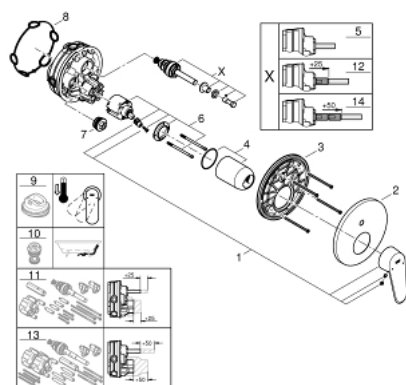

## 24 056 002 EURODISC COSMOPOLITAN SINGLE-LEVER MIXER WITH 2-WAY DIVERTER

### TOOTE KIRJELDUS

- Värvus: chrome
- trim set for GROHE Rapido SmartBox 35 600/35 604
- GROHE SilkMove 46 mm ceramic cartridge
- GROHE LongLife finish
- wall escutcheon with GROHE FastFixation (covered escutcheon- and shaft sealing, covered fixing)
- metal escutcheon, retroactively 6° adjustable
- metal lever
- automatic 2-way diverter
- without roughing-in set 35 600/35 604 (please order separately)
- flow performance: outlet B = 27 l/min, outlet C = 27 l/min

### VARUOSAD, juuli 2017 – nüüd

- 1: Lever (Tellimuse number 46743000)
- 2: Escutcheon (Tellimuse number 48429000)
- 3: Mounting plate (Tellimuse number 48440000)
- 4: Cap (Tellimuse number 02693000)
- 5: Diverter (Tellimuse number 48442000)
- 6: Cartridge (Tellimuse number 46048000)
- 7: Non-return valve (Tellimuse number 49085000)
- 8: Seal (Tellimuse number 48360000)
- 9: Temperature limiter (Tellimuse number 46308000)\*
- 10: Backflow protection combination (DIN-EN1717) (Tellimuse number 14055000)\*
- 11: Universal extension set single-lever mixers, 25 mm (Tellimuse number 14056000)\*
- 12: Diverter (Tellimuse number 48444000)\*
- 13: Universal extension set single-lever mixers, 50 mm (Tellimuse number 14057000)\*
- 14: Diverter (Tellimuse number 48445000)\*