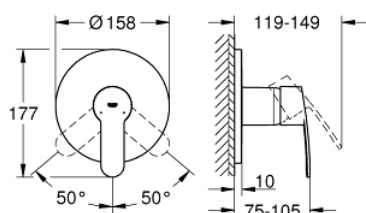

## 24 051 002 EUROSTYLE COSMOPOLITAN SINGLE-LEVER SHOWER MIXER

### TOOTE KIRJELDUS

- Värvus: chrome
- trim set for GROHE Rapido SmartBox 35 600/35 604
- GROHE SilkMove 46 mm ceramic cartridge
- GROHE LongLife finish
- wall escutcheon with GROHE FastFixation (covered escutcheon- and shaft sealing, covered fixing)
- metal escutcheon, retroactively 6° adjustable
- metal lever
- without roughing-in set 35 600/35 604 (please order separately)
- flow performance: outlet B or C = 30 l/min

### VARUOSAD, juuli 2017 – nüüd

- 1: Lever (Tellimuse number 46752000)
- 2: Escutcheon (Tellimuse number 48428000)
- 3: Mounting plate (Tellimuse number 48439000)
- 4: Cap (Tellimuse number 02693000)
- 5: Cartridge (Tellimuse number 46048000)
- 6: Seal (Tellimuse number 48360000)
- 7: Temperature limiter (Tellimuse number 46308000)\*
- 8: Universal extension set single-lever mixers, 25 mm (Tellimuse number 14056000)\*
- 9: Universal extension set single-lever mixers, 50 mm (Tellimuse number 14057000)\*