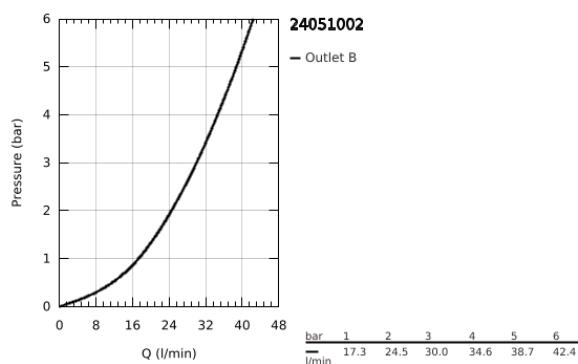

## 24 051 002 EUROSTYLE COSMOPOLITAN SINGLE-LEVER SHOWER MIXER

### TOOTE KIRJELDUS

- Värvus: chrome
- trim set for GROHE Rapido SmartBox 35 600/35 604
- GROHE SilkMove 46 mm ceramic cartridge
- GROHE LongLife finish
- wall escutcheon with GROHE FastFixation (covered escutcheon- and shaft sealing, covered fixing)
- metal escutcheon, retroactively 6° adjustable
- metal lever
- without roughing-in set 35 600/35 604 (please order separately)
- flow performance: outlet B or C = 30 l/min