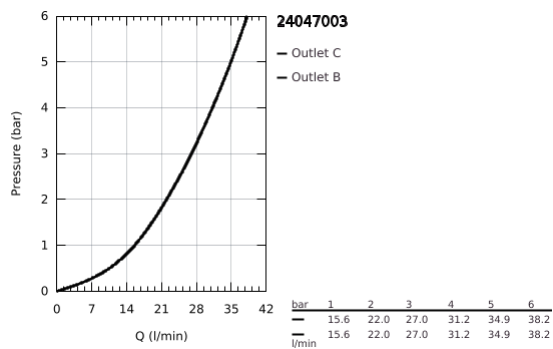

## 24 047 003 EUROSTYLE SINGLE-LEVER MIXER WITH 2-WAY DIVERTER

### TOOTE KIRJELDUS

- Värvus: chrome
- trim set for GROHE Rapido SmartBox 35 600/35 604
- GROHE SilkMove 46 mm ceramic cartridge
- GROHE LongLife finish
- wall escutcheon with GROHE FastFixation (covered escutcheon- and shaft sealing, covered fixing)
- metal escutcheon, retroactively 6° adjustable
- metal lever
- automatic 2-way diverter
- without roughing-in set 35 600/35 604 (please order separately)
- flow performance: outlet B = 27 l/min, outlet C = 27 l/min