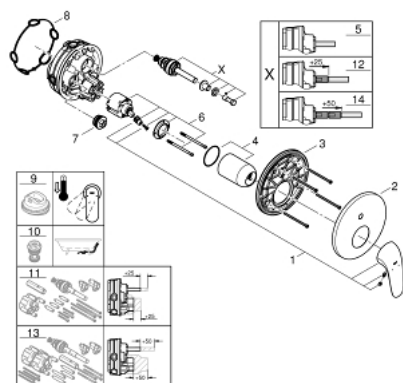

## 24 047 003 EUROSTYLE SINGLE-LEVER MIXER WITH 2-WAY DIVERTER

### TOOTE KIRJELDUS

- Värvus: chrome
- trim set for GROHE Rapido SmartBox 35 600/35 604
- GROHE SilkMove 46 mm ceramic cartridge
- GROHE LongLife finish
- wall escutcheon with GROHE FastFixation (covered escutcheon- and shaft sealing, covered fixing)
- metal escutcheon, retroactively 6° adjustable
- metal lever
- automatic 2-way diverter
- without roughing-in set 35 600/35 604 (please order separately)
- flow performance: outlet B = 27 l/min, outlet C = 27 l/min

### VARUOSAD, juuli 2017 – nüüd

- 1: Solid metal lever (Tellimuse number 46954000)
- 2: Escutcheon (Tellimuse number 48429000)
- 3: Mounting plate (Tellimuse number 48440000)
- 4: Cap (Tellimuse number 02693000)
- 5: Diverter (Tellimuse number 48442000)
- 6: Cartridge (Tellimuse number 46048000)
- 7: Non-return valve (Tellimuse number 49085000)
- 8: Seal (Tellimuse number 48360000)
- 9: Temperature limiter (Tellimuse number 46308000)\*
- 10: Backflow protection combination (DIN-EN1717) (Tellimuse number 14055000)\*
- 11: Universal extension set single-lever mixers, 25 mm (Tellimuse number 14056000)\*
- 12: Diverter (Tellimuse number 48444000)\*
- 13: Universal extension set single-lever mixers, 50 mm (Tellimuse number 14057000)\*
- 14: Diverter (Tellimuse number 48445000)\*