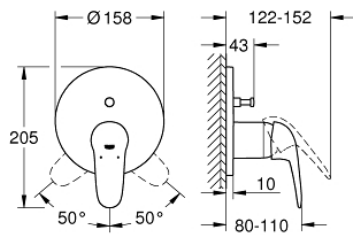

## 24 047 003 EUROSTYLE SINGLE-LEVER MIXER WITH 2-WAY DIVERTER

### TOOTE KIRJELDUS

- Värvus: chrome
- trim set for GROHE Rapido SmartBox 35 600/35 604
- GROHE SilkMove 46 mm ceramic cartridge
- GROHE LongLife finish
- wall escutcheon with GROHE FastFixation (covered escutcheon- and shaft sealing, covered fixing)
- metal escutcheon, retroactively 6° adjustable
- metal lever
- automatic 2-way diverter
- without roughing-in set 35 600/35 604 (please order separately)
- flow performance: outlet B = 27 l/min, outlet C = 27 l/min

### VARUOSAD, juuli 2017 – nüüd

- 1: Solid metal lever (Tellimuse number 46954000)
- 2: Escutcheon (Tellimuse number 48429000)
- 3: Mounting plate (Tellimuse number 48440000)
- 4: Cap (Tellimuse number 02693000)
- 5: Diverter (Tellimuse number 48442000)
- 6: Cartridge (Tellimuse number 46048000)
- 7: Non-return valve (Tellimuse number 49085000)
- 8: Seal (Tellimuse number 48360000)
- 9: Temperature limiter (Tellimuse number 46308000)\*
- 10: Backflow protection combination (DIN-EN1717) (Tellimuse number 14055000)\*
- 11: Universal extension set single-lever mixers, 25 mm (Tellimuse number 14056000)\*
- 12: Diverter (Tellimuse number 48444000)\*
- 13: Universal extension set single-lever mixers, 50 mm (Tellimuse number 14057000)\*
- 14: Diverter (Tellimuse number 48445000)\*