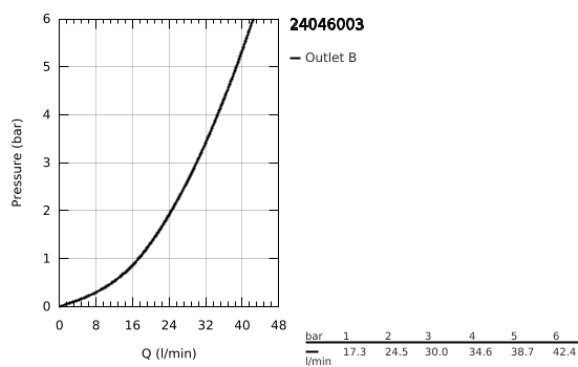

24 046 003 EUROSTYLE SINGLE-LEVER SHOWER MIXER

TOOTE KIRJELDUS

- Värvus: chrome
- trim set for GROHE Rapido SmartBox 35 600/35 604
- GROHE SilkMove 46 mm ceramic cartridge
- GROHE LongLife finish
- wall escutcheon with GROHE FastFixation (covered escutcheon- and shaft sealing, covered fixing)
- metal escutcheon, retroactively 6° adjustable
- metal lever
- without roughing-in set 35 600/35 604 (please order separately)
- flow performance: outlet B or C = 30 l/min

24 046 003 EUROSTYLE SINGLE-LEVER SHOWER MIXER

VARUOSAD, juuli 2017 – nüüd

- 1: Solid metal lever (Tellimuse number 46954000)
- 2: Escutcheon (Tellimuse number 48428000)
- 3: Mounting plate (Tellimuse number 48439000)
- 4: Cap (Tellimuse number 02693000)
- 5: Cartridge (Tellimuse number 46048000)
- 6: Seal (Tellimuse number 48360000)
- 7: Temperature limiter (Tellimuse number 46308000)*
- 8: Universal extension set single-lever mixers, 25 mm (Tellimuse number 14056000)*
- 9: Universal extension set single-lever mixers, 50 mm (Tellimuse number 14057000)*