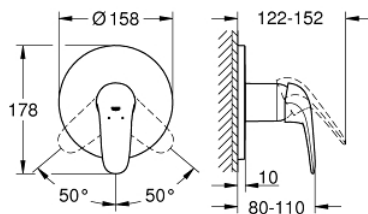

24 046 003 EUROSTYLE SINGLE-LEVER SHOWER MIXER

TOOTE KIRJELDUS

- Värvus: chrome
- trim set for GROHE Rapido SmartBox 35 600/35 604
- GROHE SilkMove 46 mm ceramic cartridge
- GROHE LongLife finish
- wall escutcheon with GROHE FastFixation (covered escutcheon- and shaft sealing, covered fixing)
- metal escutcheon, retroactively 6° adjustable
- metal lever
- without roughing-in set 35 600/35 604 (please order separately)
- flow performance: outlet B or C = 30 l/min

24 046 003 EUROSTYLE SINGLE-LEVER SHOWER MIXER

VARUOSAD, juuli 2017 – nüüd

- 1: Solid metal lever (Tellimuse number 46954000)
- 2: Escutcheon (Tellimuse number 48428000)
- 3: Mounting plate (Tellimuse number 48439000)
- 4: Cap (Tellimuse number 02693000)
- 5: Cartridge (Tellimuse number 46048000)
- 6: Seal (Tellimuse number 48360000)
- 7: Temperature limiter (Tellimuse number 46308000)*
- 8: Universal extension set single-lever mixers, 25 mm (Tellimuse number 14056000)*
- 9: Universal extension set single-lever mixers, 50 mm (Tellimuse number 14057000)*