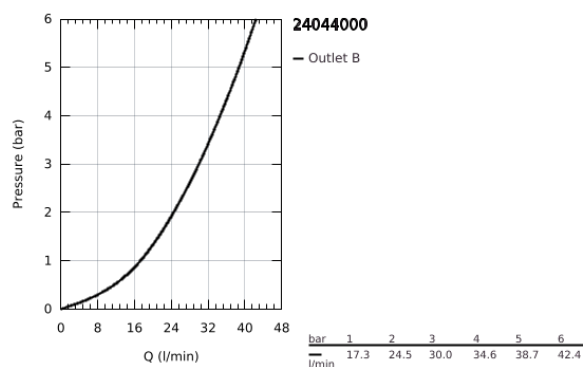

24 044 000 EUROSMART COSMOPOLITAN SINGLE-LEVER SHOWER MIXER

TOOTE KIRJELDUS

- Värvus: chrome
- trim set for GROHE Rapido SmartBox 35 600/35 604
- GROHE SilkMove 46 mm ceramic cartridge
- GROHE LongLife finish
- wall escutcheon with GROHE FastFixation (covered escutcheon- and shaft sealing, covered fixing)
- metal escutcheon, retroactively 6° adjustable
- metal lever
- without roughing-in set 35 600/35 604 (please order separately)
- flow performance: outlet B or C = 30 l/min

24 044 000 EUROSMART COSMOPOLITAN SINGLE-LEVER SHOWER MIXER

VARUOSAD, juuli 2017 – nüüd

- 1: Lever (Tellimuse number 46682000)
- 2: Escutcheon (Tellimuse number 48428000)
- 3: Mounting plate (Tellimuse number 48439000)
- 4: Cap (Tellimuse number 02693000)
- 5: Cartridge (Tellimuse number 46048000)
- 6: Seal (Tellimuse number 48360000)
- 7: Temperature limiter (Tellimuse number 46308000)*
- 8: Universal extension set single-lever mixers, 25 mm (Tellimuse number 14056000)*
- 9: Universal extension set single-lever mixers, 50 mm (Tellimuse number 14057000)*