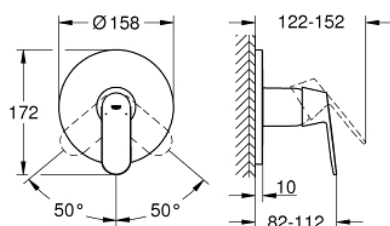

24 044 000 EUROSMART COSMOPOLITAN SINGLE-LEVER SHOWER MIXER

TOOTE KIRJELDUS

- Värvus: chrome
- trim set for GROHE Rapido SmartBox 35 600/35 604
- GROHE SilkMove 46 mm ceramic cartridge
- GROHE LongLife finish
- wall escutcheon with GROHE FastFixation (covered escutcheon- and shaft sealing, covered fixing)
- metal escutcheon, retroactively 6° adjustable
- metal lever
- without roughing-in set 35 600/35 604 (please order separately)
- flow performance: outlet B or C = 30 l/min

24 044 000 EUROSMART COSMOPOLITAN SINGLE-LEVER SHOWER MIXER

VARUOSAD, juuli 2017 – nüüd

- 1: Lever (Tellimuse number 46682000)
- 2: Escutcheon (Tellimuse number 48428000)
- 3: Mounting plate (Tellimuse number 48439000)
- 4: Cap (Tellimuse number 02693000)
- 5: Cartridge (Tellimuse number 46048000)
- 6: Seal (Tellimuse number 48360000)
- 7: Temperature limiter (Tellimuse number 46308000)*
- 8: Universal extension set single-lever mixers, 25 mm (Tellimuse number 14056000)*
- 9: Universal extension set single-lever mixers, 50 mm (Tellimuse number 14057000)*