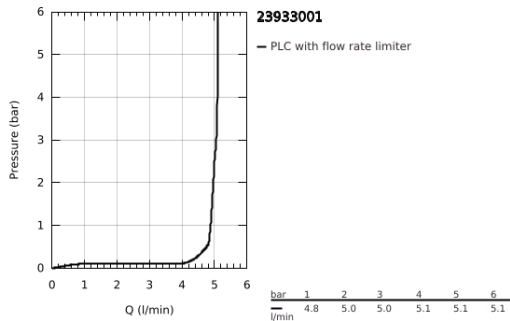

23 933 001 **EUROSMART COSMOPOLITAN SINGLE-LEVER BASIN MIXER 1/2"**  
**L-SIZE**

**TOOTE KIRJELDUS**

- Värvus: chrome
- single hole installation
- metal lever
- covered lever fixing
- GROHE SilkMove 35 mm ceramic cartridge
- adjustable flow rate limiter
- GROHE LongLife finish
- GROHE EcoJoy - less water, perfect flow
- maximum flow rate (at 3 bar): 5 l/min
- Protected Water Ways no contact of water with lead or nickel inside the tap
- GROHE FastFixation installation system
- mousseur
- swivel tubular spout with stop limiter
- smooth body with push-open waste set 1 1/4"
- flexible connection hoses
- optional temperature limiter ref. no. 46 375 000

## 23 933 001 EUROSMART COSMOPOLITAN SINGLE-LEVER BASIN MIXER 1/2" L-SIZE