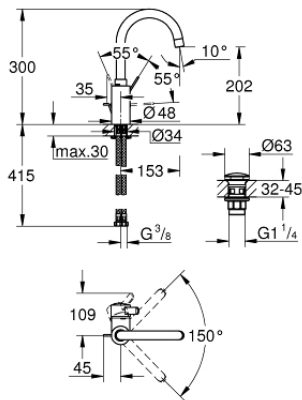

23 933 001 **EUROSMART COSMOPOLITAN SINGLE-LEVER BASIN MIXER 1/2"**  
**L-SIZE**

**TOOTE KIRJELDUS**

- Värvus: chrome
- single hole installation
- metal lever
- covered lever fixing
- GROHE SilkMove 35 mm ceramic cartridge
- adjustable flow rate limiter
- GROHE LongLife finish
- GROHE EcoJoy - less water, perfect flow
- maximum flow rate (at 3 bar): 5 l/min
- Protected Water Ways no contact of water with lead or nickel inside the tap
- GROHE FastFixation installation system
- mousseur
- swivel tubular spout with stop limiter
- smooth body with push-open waste set 1 1/4"
- flexible connection hoses
- optional temperature limiter ref. no. 46 375 000

## 23 933 001 EUROSMART COSMOPOLITAN SINGLE-LEVER BASIN MIXER 1/2" L-SIZE

### VARUOSAD, veebruar 2019 – nüüd

- 1: Lever (Tellimuse number 46683000)
- 2: Cartridge (Tellimuse number 46374000)
- 3: Mousseur (Tellimuse number 48418000)
- 4: Shank mounting kit (Tellimuse number 46671000)
- 5: Waste set with push-open plug (Tellimuse number 65807000)
- 6: Socket spanner (Tellimuse number 19332000)\*
- 7: Mounting wrench (Tellimuse number 19017000)\*