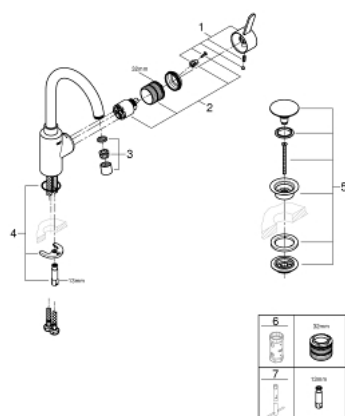

23 933 001 **EUROSMART COSMOPOLITAN SINGLE-LEVER BASIN MIXER 1/2"**  
**L-SIZE**

**TOOTE KIRJELDUS**

- Värvus: chrome
- single hole installation
- metal lever
- covered lever fixing
- GROHE SilkMove 35 mm ceramic cartridge
- adjustable flow rate limiter
- GROHE LongLife finish
- GROHE EcoJoy - less water, perfect flow
- maximum flow rate (at 3 bar): 5 l/min
- Protected Water Ways no contact of water with lead or nickel inside the tap
- GROHE FastFixation installation system
- mousseur
- swivel tubular spout with stop limiter
- smooth body with push-open waste set 1 1/4"
- flexible connection hoses
- optional temperature limiter ref. no. 46 375 000

## 23 933 001 EUROSMART COSMOPOLITAN SINGLE-LEVER BASIN MIXER 1/2" L-SIZE

### VARUOSAD, veebruar 2019 – nüüd

- 1: Lever (Tellimuse number 46683000)
- 2: Cartridge (Tellimuse number 46374000)
- 3: Mousseur (Tellimuse number 48418000)
- 4: Shank mounting kit (Tellimuse number 46671000)
- 5: Waste set with push-open plug (Tellimuse number 65807000)
- 6: Socket spanner (Tellimuse number 19332000)\*
- 7: Mounting wrench (Tellimuse number 19017000)\*