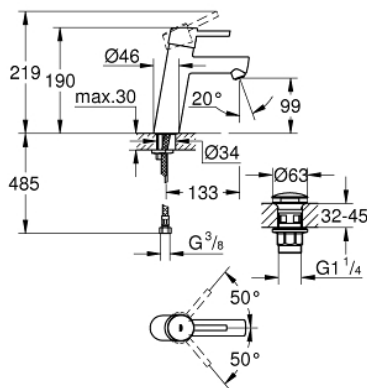

23 932 001 **CONCETTO SINGLE-LEVER BASIN MIXER 1/2"**
M-SIZE

TOOTE KIRJELDUS

- Värvus: chrome
- single hole installation
- metal lever
- GROHE SilkMove 28 mm ceramic cartridge
- temperature limiter
- GROHE LongLife finish
- GROHE EcoJoy - less water, perfect flow
- maximum flow rate (at 3 bar): 5 l/min
- GROHE FastFixation installation system
- smooth body with push-open waste set 1 1/4"
- flexible connection hoses
- min. recommended pressure 1.0 bar

23 932 001 **CONCETTO SINGLE-LEVER BASIN MIXER 1/2"** **M-SIZE**

VARUOSAD, veebruar 2019 – nüüd

- 1: Lever (Tellimuse number 46753000)
- 2: Fitting ring (Tellimuse number 46715000)
- 3: Cartridge (Tellimuse number 46580000)
- 4: Mousseur (Tellimuse number 13935000)
- 5: Shank mounting kit (Tellimuse number 46249000)
- 6: Waste set with push-open plug (Tellimuse number 65807000)
- 7: Socket spanner (Tellimuse number 19332000)*
- 8: Mounting wrench (Tellimuse number 19017000)*
- 9: Temperature limiter (Tellimuse number 46375000)*
- 10: Base plate (Tellimuse number 48165000)*