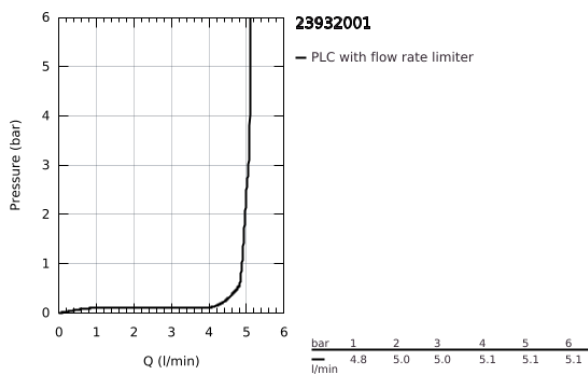

23 932 001 **CONCETTO SINGLE-LEVER BASIN MIXER 1/2"**
M-SIZE

TOOTE KIRJELDUS

- Värvus: chrome
- single hole installation
- metal lever
- GROHE SilkMove 28 mm ceramic cartridge
- temperature limiter
- GROHE LongLife finish
- GROHE EcoJoy - less water, perfect flow
- maximum flow rate (at 3 bar): 5 l/min
- GROHE FastFixation installation system
- smooth body with push-open waste set 1 1/4"
- flexible connection hoses
- min. recommended pressure 1.0 bar

23 932 001 **CONCETTO SINGLE-LEVER BASIN MIXER 1/2"** **M-SIZE**

VARUOSAD, veebruar 2019 – nüüd

- 1: Lever (Tellimuse number 46753000)
- 2: Fitting ring (Tellimuse number 46715000)
- 3: Cartridge (Tellimuse number 46580000)
- 4: Mousseur (Tellimuse number 13935000)
- 5: Shank mounting kit (Tellimuse number 46249000)
- 6: Waste set with push-open plug (Tellimuse number 65807000)
- 7: Socket spanner (Tellimuse number 19332000)*
- 8: Mounting wrench (Tellimuse number 19017000)*
- 9: Temperature limiter (Tellimuse number 46375000)*
- 10: Base plate (Tellimuse number 48165000)*