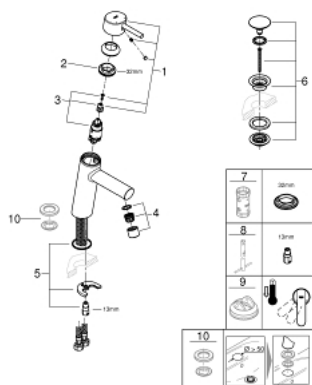

23 932 001 **CONCETTO SINGLE-LEVER BASIN MIXER 1/2"**
M-SIZE

TOOTE KIRJELDUS

- Värvus: chrome
- single hole installation
- metal lever
- GROHE SilkMove 28 mm ceramic cartridge
- temperature limiter
- GROHE LongLife finish
- GROHE EcoJoy - less water, perfect flow
- maximum flow rate (at 3 bar): 5 l/min
- GROHE FastFixation installation system
- smooth body with push-open waste set 1 1/4"
- flexible connection hoses
- min. recommended pressure 1.0 bar

23 932 001 **CONCETTO SINGLE-LEVER BASIN MIXER 1/2"** **M-SIZE**

VARUOSAD, veebruar 2019 – nüüd

- 1: Lever (Tellimuse number 46753000)
- 2: Fitting ring (Tellimuse number 46715000)
- 3: Cartridge (Tellimuse number 46580000)
- 4: Mousseur (Tellimuse number 13935000)
- 5: Shank mounting kit (Tellimuse number 46249000)
- 6: Waste set with push-open plug (Tellimuse number 65807000)
- 7: Socket spanner (Tellimuse number 19332000)*
- 8: Mounting wrench (Tellimuse number 19017000)*
- 9: Temperature limiter (Tellimuse number 46375000)*
- 10: Base plate (Tellimuse number 48165000)*