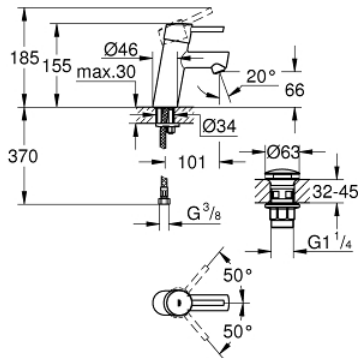

23 931 001 **CONCETTO SINGLE-LEVER BASIN MIXER 1/2"**  
**S-SIZE**

**TOOTE KIRJELDUS**

- Värvus: chrome
- single hole installation
- metal lever
- GROHE SilkMove 28 mm ceramic cartridge
- adjustable flow rate limiter
- temperature limiter
- GROHE LongLife finish
- GROHE EcoJoy - less water, perfect flow
- maximum flow rate (at 3 bar): 5 l/min
- SpeedClean mousseur
- GROHE FastFixation installation system with centering support
- smooth body with push-open waste set 1 1/4"
- flexible connection hoses
- min. recommended pressure 1.0 bar
- acoustic group I in accordance with DIN 4109

23 931 001 **CONCETTO SINGLE-LEVER BASIN MIXER 1/2"**  
**S-SIZE**

**VARUOSAD**, veebruar 2019 – nüüd

- 1: Lever (Tellimuse number 46753000)
- 2: Fitting ring (Tellimuse number 46715000)
- 3: Cartridge (Tellimuse number 46580000)
- 4: Mousseur (Tellimuse number 13935000)
- 5: Shank mounting kit (Tellimuse number 46249000)
- 6: Waste set with push-open plug (Tellimuse number 65807000)
- 7: Socket spanner (Tellimuse number 19332000)\*
- 8: Mounting wrench (Tellimuse number 19017000)\*
- 9: Temperature limiter (Tellimuse number 46375000)\*
- 10: Base plate (Tellimuse number 48165000)\*