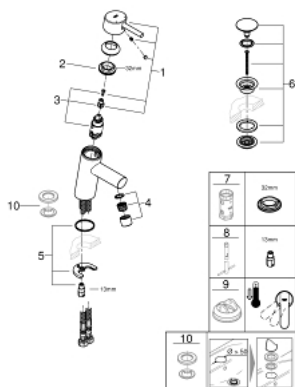

23 931 001 **CONCETTO SINGLE-LEVER BASIN MIXER 1/2"**  
**S-SIZE**

**TOOTE KIRJELDUS**

- Värvus: chrome
- single hole installation
- metal lever
- GROHE SilkMove 28 mm ceramic cartridge
- adjustable flow rate limiter
- temperature limiter
- GROHE LongLife finish
- GROHE EcoJoy - less water, perfect flow
- maximum flow rate (at 3 bar): 5 l/min
- SpeedClean mousseur
- GROHE FastFixation installation system with centering support
- smooth body with push-open waste set 1 1/4"
- flexible connection hoses
- min. recommended pressure 1.0 bar
- acoustic group I in accordance with DIN 4109

23 931 001 **CONCETTO SINGLE-LEVER BASIN MIXER 1/2"**  
**S-SIZE**

**VARUOSAD**, veebruar 2019 – nüüd

- 1: Lever (Tellimuse number 46753000)
- 2: Fitting ring (Tellimuse number 46715000)
- 3: Cartridge (Tellimuse number 46580000)
- 4: Mousseur (Tellimuse number 13935000)
- 5: Shank mounting kit (Tellimuse number 46249000)
- 6: Waste set with push-open plug (Tellimuse number 65807000)
- 7: Socket spanner (Tellimuse number 19332000)\*
- 8: Mounting wrench (Tellimuse number 19017000)\*
- 9: Temperature limiter (Tellimuse number 46375000)\*
- 10: Base plate (Tellimuse number 48165000)\*