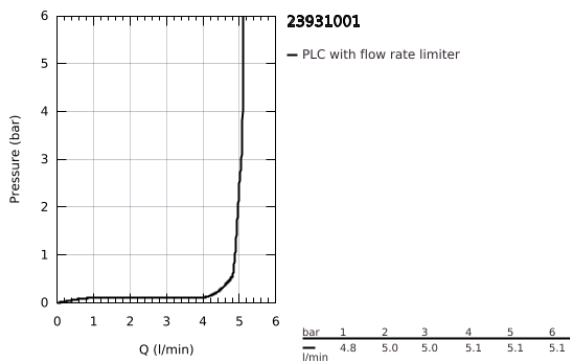

23 931 001 **CONCETTO SINGLE-LEVER BASIN MIXER 1/2"**  
**S-SIZE**

**TOOTE KIRJELDUS**

- Värvus: chrome
- single hole installation
- metal lever
- GROHE SilkMove 28 mm ceramic cartridge
- adjustable flow rate limiter
- temperature limiter
- GROHE LongLife finish
- GROHE EcoJoy - less water, perfect flow
- maximum flow rate (at 3 bar): 5 l/min
- SpeedClean mousseur
- GROHE FastFixation installation system with centering support
- smooth body with push-open waste set 1 1/4"
- flexible connection hoses
- min. recommended pressure 1.0 bar
- acoustic group I in accordance with DIN 4109

23 931 001 **CONCETTO SINGLE-LEVER BASIN MIXER 1/2"**  
**S-SIZE**

**VARUOSAD**, veebruar 2019 – nüüd

- 1: Lever (Tellimuse number 46753000)
- 2: Fitting ring (Tellimuse number 46715000)
- 3: Cartridge (Tellimuse number 46580000)
- 4: Mousseur (Tellimuse number 13935000)
- 5: Shank mounting kit (Tellimuse number 46249000)
- 6: Waste set with push-open plug (Tellimuse number 65807000)
- 7: Socket spanner (Tellimuse number 19332000)\*
- 8: Mounting wrench (Tellimuse number 19017000)\*
- 9: Temperature limiter (Tellimuse number 46375000)\*
- 10: Base plate (Tellimuse number 48165000)\*