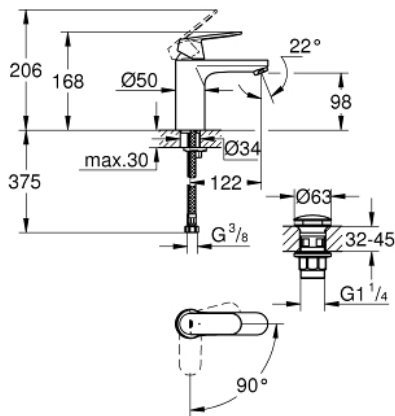

23 928 000 **EUROSMART COSMOPOLITAN SINGLE-LEVER BASIN MIXER 1/2" M-SIZE**

TOOTE KIRJELDUS

- Värvus: chrome
- single hole installation
- metal lever
- GROHE SilkMove 35 mm ceramic cartridge
- EcoMode - cold water flow in mid-lever position saves energy
- adjustable flow rate limiter
- adjustable minimum flow rate approx. 2.5 l/min
- temperature limiter
- GROHE LongLife finish
- GROHE EcoJoy - less water, perfect flow
- maximum flow rate (at 3 bar): 5 l/min
- GROHE FastFixation installation system with centering support
- smooth body with push-open waste set 1 1/4"
- flexible connection hoses

23 928 000 **EUROSMART COSMOPOLITAN SINGLE-LEVER BASIN MIXER 1/2"**
M-SIZE

VARUOSAD, veebruar 2019 – nüüd

- 1: Lever (Tellimuse number 46828000)
- 2: Cap (Tellimuse number 46492000)
- 3: Screw coupling (Tellimuse number 46460000)
- 4: Cartridge (Tellimuse number 46863000)
- 5: Mousseur (Tellimuse number 48159000)
- 6: Shank mounting kit (Tellimuse number 46671000)
- 7: Waste set with push-open plug (Tellimuse number 65807000)
- 8: Mounting wrench (Tellimuse number 19017000)*
- 9: Socket spanner (Tellimuse number 19332000)*