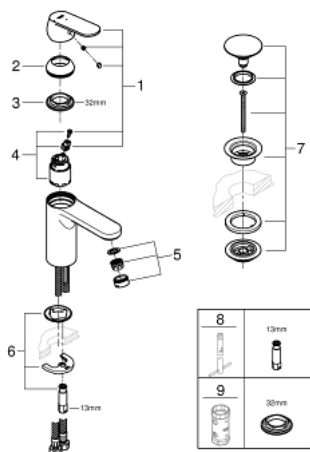

23 928 000 **EUROSMART COSMOPOLITAN SINGLE-LEVER BASIN MIXER 1/2" M-SIZE**

TOOTE KIRJELDUS

- Värvus: chrome
- single hole installation
- metal lever
- GROHE SilkMove 35 mm ceramic cartridge
- EcoMode - cold water flow in mid-lever position saves energy
- adjustable flow rate limiter
- adjustable minimum flow rate approx. 2.5 l/min
- temperature limiter
- GROHE LongLife finish
- GROHE EcoJoy - less water, perfect flow
- maximum flow rate (at 3 bar): 5 l/min
- GROHE FastFixation installation system with centering support
- smooth body with push-open waste set 1 1/4"
- flexible connection hoses

23 928 000 **EUROSMART COSMOPOLITAN SINGLE-LEVER BASIN MIXER 1/2"**
M-SIZE

VARUOSAD, veebruar 2019 – nüüd

- 1: Lever (Tellimuse number 46828000)
- 2: Cap (Tellimuse number 46492000)
- 3: Screw coupling (Tellimuse number 46460000)
- 4: Cartridge (Tellimuse number 46863000)
- 5: Mousseur (Tellimuse number 48159000)
- 6: Shank mounting kit (Tellimuse number 46671000)
- 7: Waste set with push-open plug (Tellimuse number 65807000)
- 8: Mounting wrench (Tellimuse number 19017000)*
- 9: Socket spanner (Tellimuse number 19332000)*