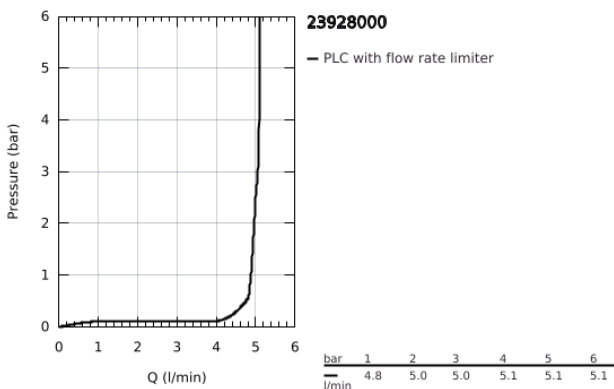

23 928 000 **EUROSMART COSMOPOLITAN SINGLE-LEVER BASIN MIXER 1/2" M-SIZE**

TOOTE KIRJELDUS

- Värvus: chrome
- single hole installation
- metal lever
- GROHE SilkMove 35 mm ceramic cartridge
- EcoMode - cold water flow in mid-lever position saves energy
- adjustable flow rate limiter
- adjustable minimum flow rate approx. 2.5 l/min
- temperature limiter
- GROHE LongLife finish
- GROHE EcoJoy - less water, perfect flow
- maximum flow rate (at 3 bar): 5 l/min
- GROHE FastFixation installation system with centering support
- smooth body with push-open waste set 1 1/4"
- flexible connection hoses

23 928 000 **EUROSMART COSMOPOLITAN SINGLE-LEVER BASIN MIXER 1/2"**
M-SIZE

VARUOSAD, veebruar 2019 – nüüd

- 1: Lever (Tellimuse number 46828000)
- 2: Cap (Tellimuse number 46492000)
- 3: Screw coupling (Tellimuse number 46460000)
- 4: Cartridge (Tellimuse number 46863000)
- 5: Mousseur (Tellimuse number 48159000)
- 6: Shank mounting kit (Tellimuse number 46671000)
- 7: Waste set with push-open plug (Tellimuse number 65807000)
- 8: Mounting wrench (Tellimuse number 19017000)*
- 9: Socket spanner (Tellimuse number 19332000)*