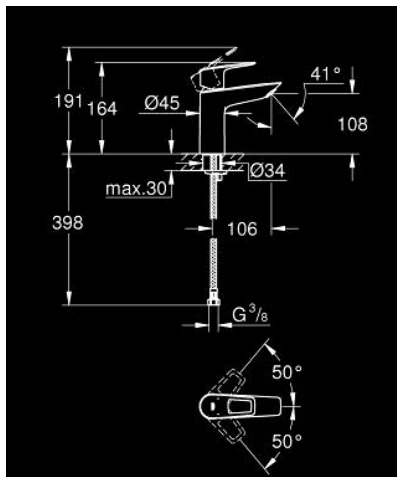

23 917 001 **BAULOOP SINGLE-LEVER BASIN MIXER 1/2"**
M-SIZE

TOOTE KIRJELDUS

- Värvus: chrome
- single hole installation
- metal lever
- GROHE SmoothControl 28 mm ceramic cartridge
- with temperature limiter
- GROHE LongLife finish
- Protected Water Ways no contact of water with lead or nickel inside the tap
- GROHE EcoJoy - less water, perfect flow
- maximum flow rate (at 3 bar): 5 l/min
- rapid installation system
- smooth body
- flexible connection hoses
- professional edition

23 917 001 **BAULOOP SINGLE-LEVER BASIN MIXER 1/2"**
M-SIZE

VARUOSAD, september 2018 – nüüd

1: Cartridge (Tellimuse number 48518000)

2: Mousseur (Tellimuse number 48159000)

3: Shank mounting kit (Tellimuse number 46249000)

4: Waste set with push-open plug (Tellimuse number 65807000)*

5: Mounting wrench (Tellimuse number 19017000)*

* Lisatarvikud