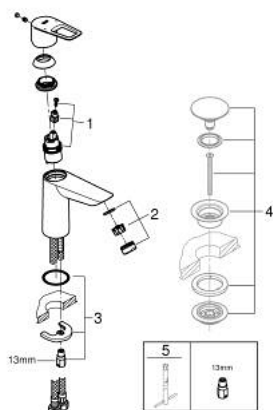

23 917 001 **BAULOOP SINGLE-LEVER BASIN MIXER 1/2"**
M-SIZE

TOOTE KIRJELDUS

- Värvus: chrome
- single hole installation
- metal lever
- GROHE SmoothControl 28 mm ceramic cartridge
- with temperature limiter
- GROHE LongLife finish
- Protected Water Ways no contact of water with lead or nickel inside the tap
- GROHE EcoJoy - less water, perfect flow
- maximum flow rate (at 3 bar): 5 l/min
- rapid installation system
- smooth body
- flexible connection hoses
- professional edition

23 917 001 **BAULOOP SINGLE-LEVER BASIN MIXER 1/2"**
M-SIZE

VARUOSAD, september 2018 – nüüd

1: Cartridge (Tellimuse number 48518000)

2: Mousseur (Tellimuse number 48159000)

3: Shank mounting kit (Tellimuse number 46249000)

4: Waste set with push-open plug (Tellimuse number 65807000)*

5: Mounting wrench (Tellimuse number 19017000)*

* Lisatarvikud