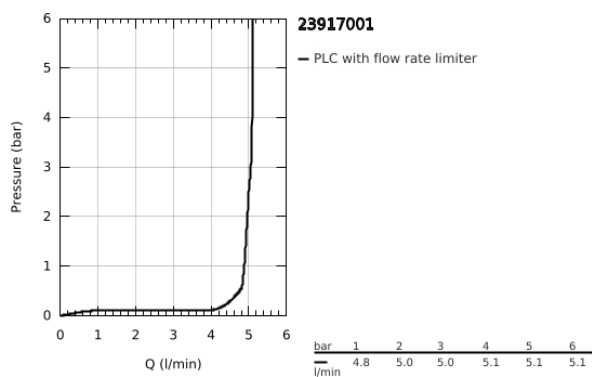

23 917 001 **BAULOOP SINGLE-LEVER BASIN MIXER 1/2"**
M-SIZE

TOOTE KIRJELDUS

- Värvus: chrome
- single hole installation
- metal lever
- GROHE SmoothControl 28 mm ceramic cartridge
- with temperature limiter
- GROHE LongLife finish
- Protected Water Ways no contact of water with lead or nickel inside the tap
- GROHE EcoJoy - less water, perfect flow
- maximum flow rate (at 3 bar): 5 l/min
- rapid installation system
- smooth body
- flexible connection hoses
- professional edition

23 917 001 **BAULOOP SINGLE-LEVER BASIN MIXER 1/2"**
M-SIZE

VARUOSAD, september 2018 – nüüd

1: Cartridge (Tellimuse number 48518000)

2: Mousseur (Tellimuse number 48159000)

3: Shank mounting kit (Tellimuse number 46249000)

4: Waste set with push-open plug (Tellimuse number 65807000)*

5: Mounting wrench (Tellimuse number 19017000)*

* Lisatarvikud