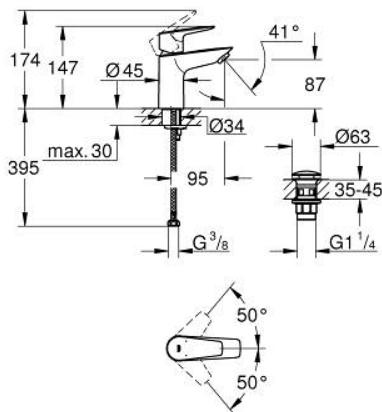

23 896 001 **BAUEDGE SINGLE-LEVER BASIN MIXER 1/2"**  
**S-SIZE**

**TOOTE KIRJELDUS**

- Värvus: chrome
- single hole installation
- metal lever
- GROHE SmoothControl 28 mm ceramic cartridge
- with temperature limiter
- GROHE LongLife finish
- maximum flow rate (at 3 bar): 3.5 l/min
- Low Flow Rate for exceptional efficiency
- Protected Water Ways no contact of water with lead or nickel inside the tap
- rapid installation system
- smooth body with plastic push open waste set 1 1/4"
- flexible connection hoses
- professional edition

23 896 001 **BAUEDGE SINGLE-LEVER BASIN MIXER 1/2"**  
**S-SIZE**

**VARUOSAD**, september 2018 – nüüd

- 1: Cartridge (Tellimuse number 48533000)
- 2: Mousseur (Tellimuse number 42604000)
- 3: Shank mounting kit (Tellimuse number 46249000)
- 4: Waste set with push-open plug (Tellimuse number 65807000)
- 5: Mounting wrench (Tellimuse number 19017000)\*