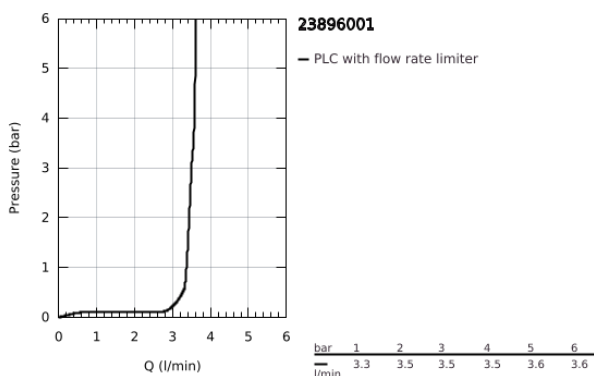

23 896 001 **BAUEDGE SINGLE-LEVER BASIN MIXER 1/2"**  
**S-SIZE**

**TOOTE KIRJELDUS**

- Värvus: chrome
- single hole installation
- metal lever
- GROHE SmoothControl 28 mm ceramic cartridge
- with temperature limiter
- GROHE LongLife finish
- maximum flow rate (at 3 bar): 3.5 l/min
- Low Flow Rate for exceptional efficiency
- Protected Water Ways no contact of water with lead or nickel inside the tap
- rapid installation system
- smooth body with plastic push open waste set 1 1/4"
- flexible connection hoses
- professional edition

23 896 001 **BAUEDGE SINGLE-LEVER BASIN MIXER 1/2"**  
**S-SIZE**

**VARUOSAD**, september 2018 – nüüd

- 1: Cartridge (Tellimuse number 48533000)
- 2: Mousseur (Tellimuse number 42604000)
- 3: Shank mounting kit (Tellimuse number 46249000)
- 4: Waste set with push-open plug (Tellimuse number 65807000)
- 5: Mounting wrench (Tellimuse number 19017000)\*