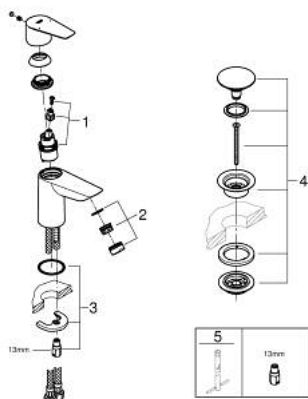

23 896 001 **BAUEDGE SINGLE-LEVER BASIN MIXER 1/2"**  
**S-SIZE**

**TOOTE KIRJELDUS**

- Värvus: chrome
- single hole installation
- metal lever
- GROHE SmoothControl 28 mm ceramic cartridge
- with temperature limiter
- GROHE LongLife finish
- maximum flow rate (at 3 bar): 3.5 l/min
- Low Flow Rate for exceptional efficiency
- Protected Water Ways no contact of water with lead or nickel inside the tap
- rapid installation system
- smooth body with plastic push open waste set 1 1/4"
- flexible connection hoses
- professional edition

23 896 001 **BAUEDGE SINGLE-LEVER BASIN MIXER 1/2"**  
**S-SIZE**

**VARUOSAD**, september 2018 – nüüd

- 1: Cartridge (Tellimuse number 48533000)
- 2: Mousseur (Tellimuse number 42604000)
- 3: Shank mounting kit (Tellimuse number 46249000)
- 4: Waste set with push-open plug (Tellimuse number 65807000)
- 5: Mounting wrench (Tellimuse number 19017000)\*