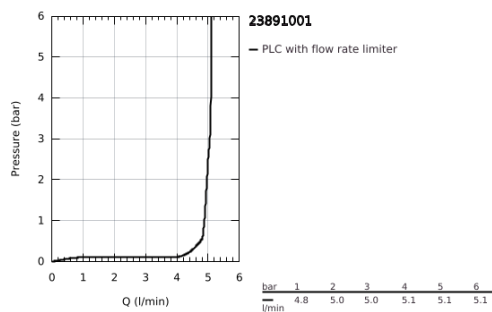

23 891 001 **BAULOOP SINGLE-LEVER BASIN MIXER 1/2"**  
**L-SIZE**

**TOOTE KIRJELDUS**

- Värvus: chrome
- single hole installation
- metal lever
- GROHE SmoothControl 28 mm ceramic cartridge
- with temperature limiter
- GROHE LongLife finish
- GROHE EcoJoy - less water, perfect flow
- maximum flow rate (at 3 bar): 5 l/min
- rapid installation system
- swivel tubular spout
- smooth body with plastic push open waste set 1 1/4"
- flexible connection hoses
- professional edition

23 891 001 **BAULOOP SINGLE-LEVER BASIN MIXER 1/2"**  
**L-SIZE**

**VARUOSAD**, september 2018 – nüüd

- 1: Cap (Tellimuse number 46581000)
- 2: Fitting ring (Tellimuse number 46715000)
- 3: Cartridge (Tellimuse number 46580000)
- 4: Mousseur (Tellimuse number 13935000)
- 5: Safety ring (Tellimuse number 4825700M)
- 6: Shank mounting kit (Tellimuse number 46249000)
- 7: Waste set with push-open plug (Tellimuse number 65807000)
- 8: Mounting wrench (Tellimuse number 19017000)\*