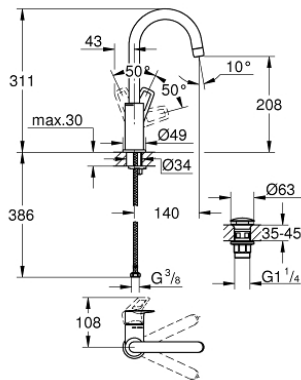

23 891 001 **BAULOOP SINGLE-LEVER BASIN MIXER 1/2"**  
**L-SIZE**

**TOOTE KIRJELDUS**

- Värvus: chrome
- single hole installation
- metal lever
- GROHE SmoothControl 28 mm ceramic cartridge
- with temperature limiter
- GROHE LongLife finish
- GROHE EcoJoy - less water, perfect flow
- maximum flow rate (at 3 bar): 5 l/min
- rapid installation system
- swivel tubular spout
- smooth body with plastic push open waste set 1 1/4"
- flexible connection hoses
- professional edition

23 891 001 **BAULOOP SINGLE-LEVER BASIN MIXER 1/2"**  
**L-SIZE**

**VARUOSAD**, september 2018 – nüüd

- 1: Cap (Tellimuse number 46581000)
- 2: Fitting ring (Tellimuse number 46715000)
- 3: Cartridge (Tellimuse number 46580000)
- 4: Mousseur (Tellimuse number 13935000)
- 5: Safety ring (Tellimuse number 4825700M)
- 6: Shank mounting kit (Tellimuse number 46249000)
- 7: Waste set with push-open plug (Tellimuse number 65807000)
- 8: Mounting wrench (Tellimuse number 19017000)\*