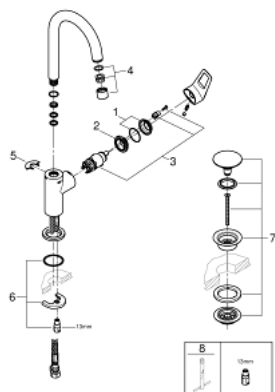

23 891 001 **BAULOOP SINGLE-LEVER BASIN MIXER 1/2"**  
**L-SIZE**

**TOOTE KIRJELDUS**

- Värvus: chrome
- single hole installation
- metal lever
- GROHE SmoothControl 28 mm ceramic cartridge
- with temperature limiter
- GROHE LongLife finish
- GROHE EcoJoy - less water, perfect flow
- maximum flow rate (at 3 bar): 5 l/min
- rapid installation system
- swivel tubular spout
- smooth body with plastic push open waste set 1 1/4"
- flexible connection hoses
- professional edition

23 891 001 **BAULOOP SINGLE-LEVER BASIN MIXER 1/2"**  
**L-SIZE**

**VARUOSAD**, september 2018 – nüüd

- 1: Cap (Tellimuse number 46581000)
- 2: Fitting ring (Tellimuse number 46715000)
- 3: Cartridge (Tellimuse number 46580000)
- 4: Mousseur (Tellimuse number 13935000)
- 5: Safety ring (Tellimuse number 4825700M)
- 6: Shank mounting kit (Tellimuse number 46249000)
- 7: Waste set with push-open plug (Tellimuse number 65807000)
- 8: Mounting wrench (Tellimuse number 19017000)\*