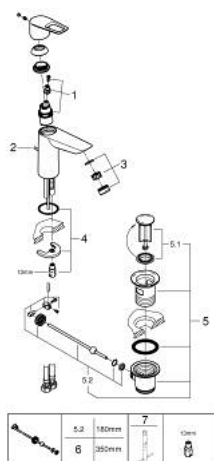

23 887 001 **BAULOOP SINGLE-LEVER BASIN MIXER 1/2"**
M-SIZE

TOOTE KIRJELDUS

- Värvus: chrome
- single hole installation
- metal lever
- GROHE SmoothControl 28 mm ceramic cartridge
- EcoMode - cold water flow in mid-lever position saves energy
- with temperature limiter
- GROHE LongLife finish
- Protected Water Ways no contact of water with lead or nickel inside the tap
- GROHE EcoJoy - less water, perfect flow
- maximum flow rate (at 3 bar): 5 l/min
- rapid installation system
- plastic pop-up waste set 1 1/4"
- flexible connection hoses
- professional edition

23 887 001 **BAULOOP SINGLE-LEVER BASIN MIXER 1/2"**
M-SIZE

VARUOSAD, september 2018 – mai 2024

1: cartridge (Tellimuse number 1030059990)

2: Pop-up rod (Tellimuse number 46739000)

3: Mousseur (Tellimuse number 48159000)

4: Shank mounting kit (Tellimuse number 46249000)

5: Waste set 1 1/4" (Tellimuse number 28910000)

5.1: Plug (Tellimuse number 07182000)

5.2: Eccentric rod (Tellimuse number 07052000)

6: Eccentric rod (Tellimuse number 07341000)*

7: Mounting wrench (Tellimuse number 19017000)*

* Lisatarvikud