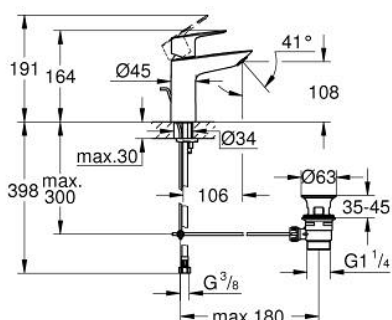

23 887 001 **BAULOOP SINGLE-LEVER BASIN MIXER 1/2"**
M-SIZE

TOOTE KIRJELDUS

- Värvus: chrome
- single hole installation
- metal lever
- GROHE SmoothControl 28 mm ceramic cartridge
- EcoMode - cold water flow in mid-lever position saves energy
- with temperature limiter
- GROHE LongLife finish
- Protected Water Ways no contact of water with lead or nickel inside the tap
- GROHE EcoJoy - less water, perfect flow
- maximum flow rate (at 3 bar): 5 l/min
- rapid installation system
- plastic pop-up waste set 1 1/4"
- flexible connection hoses
- professional edition

23 887 001 **BAULOOP SINGLE-LEVER BASIN MIXER 1/2"**
M-SIZE

VARUOSAD, september 2018 – mai 2024

1: cartridge (Tellimuse number 1030059990)

2: Pop-up rod (Tellimuse number 46739000)

3: Mousseur (Tellimuse number 48159000)

4: Shank mounting kit (Tellimuse number 46249000)

5: Waste set 1 1/4" (Tellimuse number 28910000)

5.1: Plug (Tellimuse number 07182000)

5.2: Eccentric rod (Tellimuse number 07052000)

6: Eccentric rod (Tellimuse number 07341000)*

7: Mounting wrench (Tellimuse number 19017000)*

* Lisatarvikud