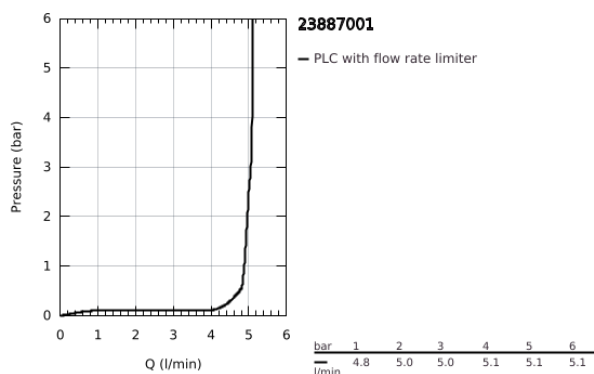

23 887 001 **BAULOOP SINGLE-LEVER BASIN MIXER 1/2"**
M-SIZE

TOOTE KIRJELDUS

- Värvus: chrome
- single hole installation
- metal lever
- GROHE SmoothControl 28 mm ceramic cartridge
- EcoMode - cold water flow in mid-lever position saves energy
- with temperature limiter
- GROHE LongLife finish
- Protected Water Ways no contact of water with lead or nickel inside the tap
- GROHE EcoJoy - less water, perfect flow
- maximum flow rate (at 3 bar): 5 l/min
- rapid installation system
- plastic pop-up waste set 1 1/4"
- flexible connection hoses
- professional edition

23 887 001 **BAULOOP SINGLE-LEVER BASIN MIXER 1/2"**
M-SIZE

VARUOSAD, september 2018 – mai 2024

1: cartridge (Tellimuse number 1030059990)

2: Pop-up rod (Tellimuse number 46739000)

3: Mousseur (Tellimuse number 48159000)