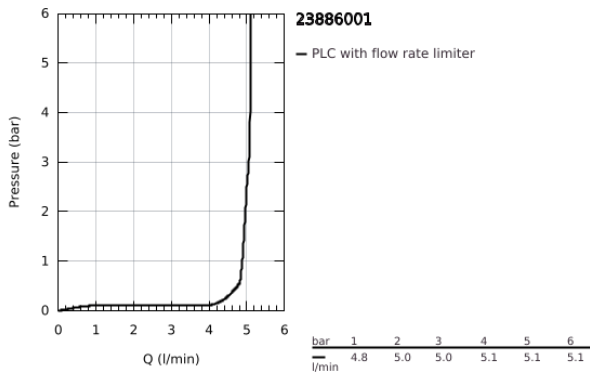

23 886 001 **BAULOOP SINGLE-LEVER BASIN MIXER 1/2"**
M-SIZE

TOOTE KIRJELDUS

- Värvus: chrome
- single hole installation
- metal lever
- GROHE SmoothControl 28 mm ceramic cartridge
- with temperature limiter
- GROHE LongLife finish
- Protected Water Ways no contact of water with lead or nickel inside the tap
- GROHE EcoJoy - less water, perfect flow
- maximum flow rate (at 3 bar): 5 l/min
- rapid installation system
- smooth body with plastic push open waste set 1 1/4"
- flexible connection hoses
- professional edition

23 886 001 **BAULOOP SINGLE-LEVER BASIN MIXER 1/2"**
M-SIZE

VARUOSAD, september 2018 – nüüd

- 1: Cartridge (Tellimuse number 48518000)
- 2: Mousseur (Tellimuse number 48159000)
- 3: Shank mounting kit (Tellimuse number 46249000)
- 4: Waste set with push-open plug (Tellimuse number 65807000)
- 5: Mounting wrench (Tellimuse number 19017000)*