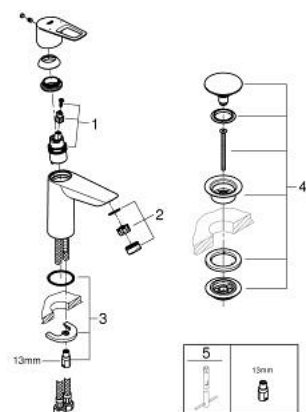

23 886 001 **BAULOOP SINGLE-LEVER BASIN MIXER 1/2"**
M-SIZE

TOOTE KIRJELDUS

- Värvus: chrome
- single hole installation
- metal lever
- GROHE SmoothControl 28 mm ceramic cartridge
- with temperature limiter
- GROHE LongLife finish
- Protected Water Ways no contact of water with lead or nickel inside the tap
- GROHE EcoJoy - less water, perfect flow
- maximum flow rate (at 3 bar): 5 l/min
- rapid installation system
- smooth body with plastic push open waste set 1 1/4"
- flexible connection hoses
- professional edition

23 886 001 **BAULOOP SINGLE-LEVER BASIN MIXER 1/2"**
M-SIZE

VARUOSAD, september 2018 – nüüd

- 1: Cartridge (Tellimuse number 48518000)
- 2: Mousseur (Tellimuse number 48159000)
- 3: Shank mounting kit (Tellimuse number 46249000)
- 4: Waste set with push-open plug (Tellimuse number 65807000)
- 5: Mounting wrench (Tellimuse number 19017000)*