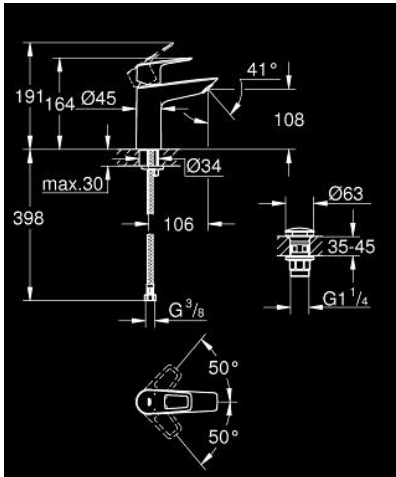

23 886 001 **BAULOOP SINGLE-LEVER BASIN MIXER 1/2"**
M-SIZE

TOOTE KIRJELDUS

- Värvus: chrome
- single hole installation
- metal lever
- GROHE SmoothControl 28 mm ceramic cartridge
- with temperature limiter
- GROHE LongLife finish
- Protected Water Ways no contact of water with lead or nickel inside the tap
- GROHE EcoJoy - less water, perfect flow
- maximum flow rate (at 3 bar): 5 l/min
- rapid installation system
- smooth body with plastic push open waste set 1 1/4"
- flexible connection hoses
- professional edition

23 886 001 **BAULOOP SINGLE-LEVER BASIN MIXER 1/2"**
M-SIZE

VARUOSAD, september 2018 – nüüd

- 1: Cartridge (Tellimuse number 48518000)
- 2: Mousseur (Tellimuse number 48159000)
- 3: Shank mounting kit (Tellimuse number 46249000)
- 4: Waste set with push-open plug (Tellimuse number 65807000)
- 5: Mounting wrench (Tellimuse number 19017000)*