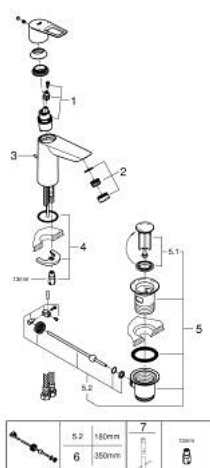

23 885 001 **BAULOOP SINGLE-LEVER BASIN MIXER 1/2"**
M-SIZE

TOOTE KIRJELDUS

- Värvus: chrome
- single hole installation
- metal lever
- GROHE SmoothControl 28 mm ceramic cartridge
- with temperature limiter
- GROHE LongLife finish
- maximum flow rate (at 3 bar): 3.5 l/min
- Protected Water Ways no contact of water with lead or nickel inside the tap
- Low Flow Rate for exceptional efficiency
- rapid installation system
- plastic pop-up waste set 1 1/4"
- flexible connection hoses
- professional edition

23 885 001 BAULOOP SINGLE-LEVER BASIN MIXER 1/2" M-SIZE

VARUOSAD, september 2018 – nüüd

- 1: Cartridge (Tellimuse number 48533000)
- 2: Mousseur (Tellimuse number 42604000)
- 3: Pop-up rod (Tellimuse number 46739000)
- 4: Shank mounting kit (Tellimuse number 46249000)
- 5: Waste set 1 1/4" (Tellimuse number 28910000)
- 5.1: Plug (Tellimuse number 07182000)
- 5.2: Eccentric rod (Tellimuse number 07052000)
- 6: Eccentric rod (Tellimuse number 07341000)*
- 7: Mounting wrench (Tellimuse number 19017000)*