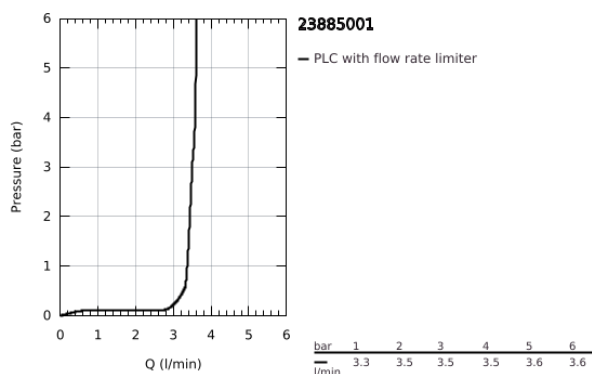

23 885 001 **BAULOOP SINGLE-LEVER BASIN MIXER 1/2"**
M-SIZE

TOOTE KIRJELDUS

- Värvus: chrome
- single hole installation
- metal lever
- GROHE SmoothControl 28 mm ceramic cartridge
- with temperature limiter
- GROHE LongLife finish
- maximum flow rate (at 3 bar): 3.5 l/min
- Protected Water Ways no contact of water with lead or nickel inside the tap
- Low Flow Rate for exceptional efficiency
- rapid installation system
- plastic pop-up waste set 1 1/4"
- flexible connection hoses
- professional edition

23 885 001 BAULOOP SINGLE-LEVER BASIN MIXER 1/2" M-SIZE

VARUOSAD, september 2018 – nüüd

- 1: Cartridge (Tellimuse number 48533000)
- 2: Mousseur (Tellimuse number 42604000)
- 3: Pop-up rod (Tellimuse number 46739000)
- 4: Shank mounting kit (Tellimuse number 46249000)
- 5: Waste set 1 1/4" (Tellimuse number 28910000)
- 5.1: Plug (Tellimuse number 07182000)
- 5.2: Eccentric rod (Tellimuse number 07052000)
- 6: Eccentric rod (Tellimuse number 07341000)*
- 7: Mounting wrench (Tellimuse number 19017000)*