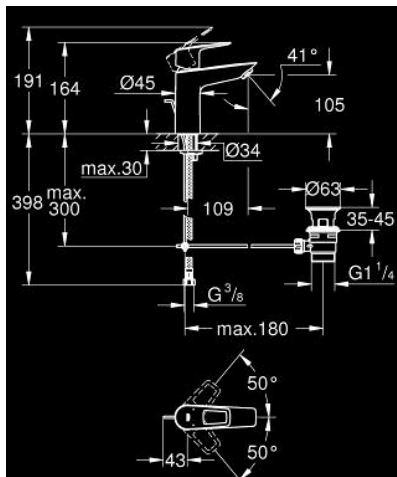

23 885 001 **BAULOOP SINGLE-LEVER BASIN MIXER 1/2"**
M-SIZE

TOOTE KIRJELDUS

- Värvus: chrome
- single hole installation
- metal lever
- GROHE SmoothControl 28 mm ceramic cartridge
- with temperature limiter
- GROHE LongLife finish
- maximum flow rate (at 3 bar): 3.5 l/min
- Protected Water Ways no contact of water with lead or nickel inside the tap
- Low Flow Rate for exceptional efficiency
- rapid installation system
- plastic pop-up waste set 1 1/4"
- flexible connection hoses
- professional edition

23 885 001 BAULOOP SINGLE-LEVER BASIN MIXER 1/2" M-SIZE

VARUOSAD, september 2018 – nüüd

- 1: Cartridge (Tellimuse number 48533000)
- 2: Mousseur (Tellimuse number 42604000)
- 3: Pop-up rod (Tellimuse number 46739000)
- 4: Shank mounting kit (Tellimuse number 46249000)
- 5: Waste set 1 1/4" (Tellimuse number 28910000)
- 5.1: Plug (Tellimuse number 07182000)
- 5.2: Eccentric rod (Tellimuse number 07052000)
- 6: Eccentric rod (Tellimuse number 07341000)*
- 7: Mounting wrench (Tellimuse number 19017000)*