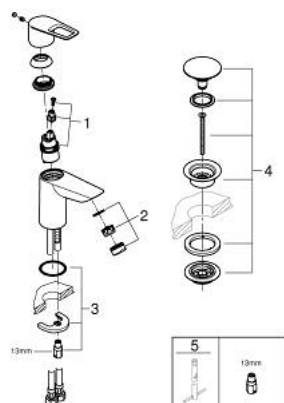

23 883 001 **BAULOOP SINGLE-LEVER BASIN MIXER 1/2"**
S-SIZE

TOOTE KIRJELDUS

- Värvus: chrome
- single hole installation
- metal lever
- GROHE SmoothControl 28 mm ceramic cartridge
- EcoMode - cold water flow in mid-lever position saves energy
- with temperature limiter
- GROHE LongLife finish
- Protected Water Ways no contact of water with lead or nickel inside the tap
- GROHE EcoJoy - less water, perfect flow
- maximum flow rate (at 3 bar): 5 l/min
- rapid installation system
- smooth body with plastic push open waste set 1 1/4"
- flexible connection hoses
- professional edition

23 883 001 **BAULOOK SINGLE-LEVER BASIN MIXER 1/2"**
S-SIZE

VARUOSAD, september 2018 – mai 2024

1: cartridge (Tellimuse number 1030059990)

2: Mousseur (Tellimuse number 48159000)

3: Shank mounting kit (Tellimuse number 46249000)

4: Waste set with push-open plug (Tellimuse number 65807000)

5: Mounting wrench (Tellimuse number 19017000)*

* Lisatarvikud