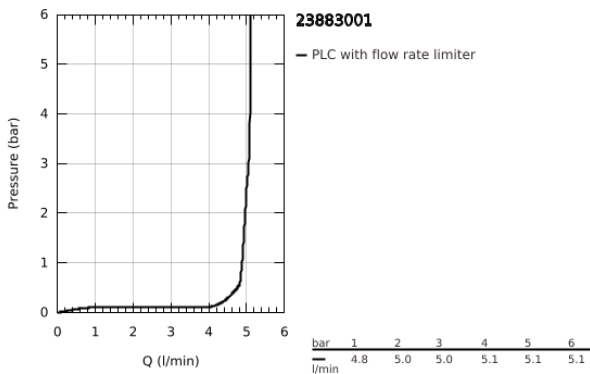

23 883 001 **BAULOOP SINGLE-LEVER BASIN MIXER 1/2"**
S-SIZE

TOOTE KIRJELDUS

- Värvus: chrome
- single hole installation
- metal lever
- GROHE SmoothControl 28 mm ceramic cartridge
- EcoMode - cold water flow in mid-lever position saves energy
- with temperature limiter
- GROHE LongLife finish
- Protected Water Ways no contact of water with lead or nickel inside the tap
- GROHE EcoJoy - less water, perfect flow
- maximum flow rate (at 3 bar): 5 l/min
- rapid installation system
- smooth body with plastic push open waste set 1 1/4"
- flexible connection hoses
- professional edition

23 883 001 **BAULOOK SINGLE-LEVER BASIN MIXER 1/2"**
S-SIZE

VARUOSAD, september 2018 – mai 2024

1: cartridge (Tellimuse number 1030059990)

2: Mousseur (Tellimuse number 48159000)

3: Shank mounting kit (Tellimuse number 46249000)

4: Waste set with push-open plug (Tellimuse number 65807000)

5: Mounting wrench (Tellimuse number 19017000)*

* Lisatarvikud