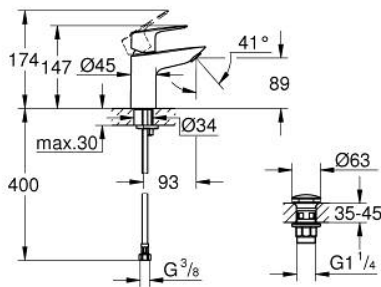

23 883 001 **BAULOOP SINGLE-LEVER BASIN MIXER 1/2"**
S-SIZE

TOOTE KIRJELDUS

- Värvus: chrome
- single hole installation
- metal lever
- GROHE SmoothControl 28 mm ceramic cartridge
- EcoMode - cold water flow in mid-lever position saves energy
- with temperature limiter
- GROHE LongLife finish
- Protected Water Ways no contact of water with lead or nickel inside the tap
- GROHE EcoJoy - less water, perfect flow
- maximum flow rate (at 3 bar): 5 l/min
- rapid installation system
- smooth body with plastic push open waste set 1 1/4"
- flexible connection hoses
- professional edition

23 883 001 **BAULOOK SINGLE-LEVER BASIN MIXER 1/2"**
S-SIZE

VARUOSAD, september 2018 – mai 2024

1: cartridge (Tellimuse number 1030059990)

2: Mousseur (Tellimuse number 48159000)

3: Shank mounting kit (Tellimuse number 46249000)

4: Waste set with push-open plug (Tellimuse number 65807000)

5: Mounting wrench (Tellimuse number 19017000)*

* Lisatarvikud