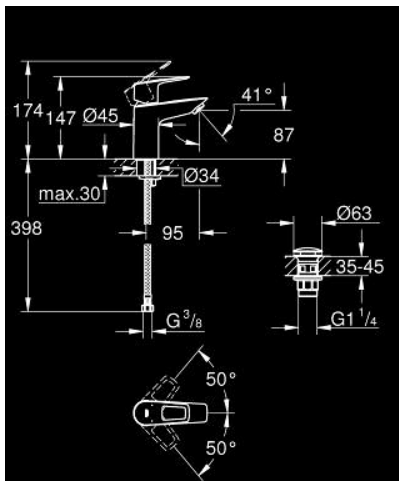

23 879 001 **BAULOOP SINGLE-LEVER BASIN MIXER 1/2"**  
**S-SIZE**

**TOOTE KIRJELDUS**

- Värvus: chrome
- single hole installation
- metal lever
- GROHE SmoothControl 28 mm ceramic cartridge
- with temperature limiter
- GROHE LongLife finish
- Low Flow Rate for exceptional efficiency
- maximum flow rate (at 3 bar): 3.5 l/min
- Protected Water Ways no contact of water with lead or nickel inside the tap
- rapid installation system
- smooth body with plastic push open waste set 1 1/4"
- flexible connection hoses
- professional edition

23 879 001 **BAULOOP SINGLE-LEVER BASIN MIXER 1/2"**  
**S-SIZE**

**VARUOSAD**, september 2018 – nüüd

- 1: Cartridge (Tellimuse number 48533000)
- 2: Mousseur (Tellimuse number 42604000)
- 3: Shank mounting kit (Tellimuse number 46249000)
- 4: Waste set with push-open plug (Tellimuse number 65807000)
- 5: Mounting wrench (Tellimuse number 19017000)\*