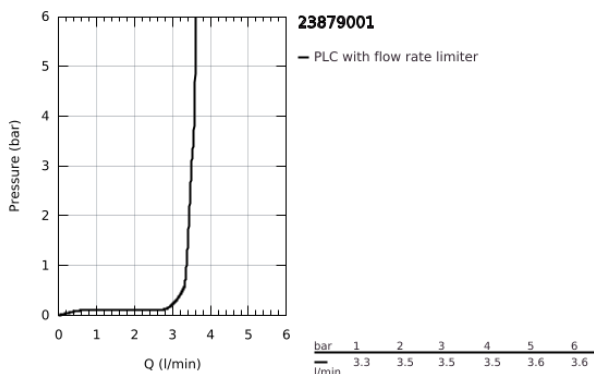

23 879 001 **BAULOOP SINGLE-LEVER BASIN MIXER 1/2"**  
**S-SIZE**

**TOOTE KIRJELDUS**

- Värvus: chrome
- single hole installation
- metal lever
- GROHE SmoothControl 28 mm ceramic cartridge
- with temperature limiter
- GROHE LongLife finish
- Low Flow Rate for exceptional efficiency
- maximum flow rate (at 3 bar): 3.5 l/min
- Protected Water Ways no contact of water with lead or nickel inside the tap
- rapid installation system
- smooth body with plastic push open waste set 1 1/4"
- flexible connection hoses
- professional edition

23 879 001 **BAULOOP SINGLE-LEVER BASIN MIXER 1/2"**  
**S-SIZE**

**VARUOSAD**, september 2018 – nüüd

- 1: Cartridge (Tellimuse number 48533000)
- 2: Mousseur (Tellimuse number 42604000)
- 3: Shank mounting kit (Tellimuse number 46249000)
- 4: Waste set with push-open plug (Tellimuse number 65807000)
- 5: Mounting wrench (Tellimuse number 19017000)\*