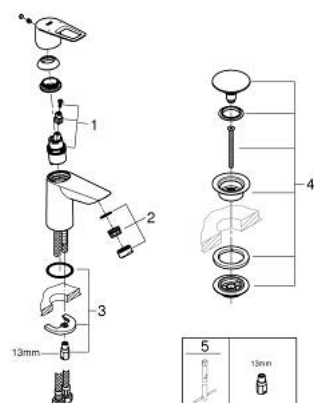

23 879 001 **BAULOOP SINGLE-LEVER BASIN MIXER 1/2"**  
**S-SIZE**

**TOOTE KIRJELDUS**

- Värvus: chrome
- single hole installation
- metal lever
- GROHE SmoothControl 28 mm ceramic cartridge
- with temperature limiter
- GROHE LongLife finish
- Low Flow Rate for exceptional efficiency
- maximum flow rate (at 3 bar): 3.5 l/min
- Protected Water Ways no contact of water with lead or nickel inside the tap
- rapid installation system
- smooth body with plastic push open waste set 1 1/4"
- flexible connection hoses
- professional edition

23 879 001 **BAULOOP SINGLE-LEVER BASIN MIXER 1/2"**  
**S-SIZE**

**VARUOSAD**, september 2018 – nüüd

- 1: Cartridge (Tellimuse number 48533000)
- 2: Mousseur (Tellimuse number 42604000)
- 3: Shank mounting kit (Tellimuse number 46249000)
- 4: Waste set with push-open plug (Tellimuse number 65807000)
- 5: Mounting wrench (Tellimuse number 19017000)\*