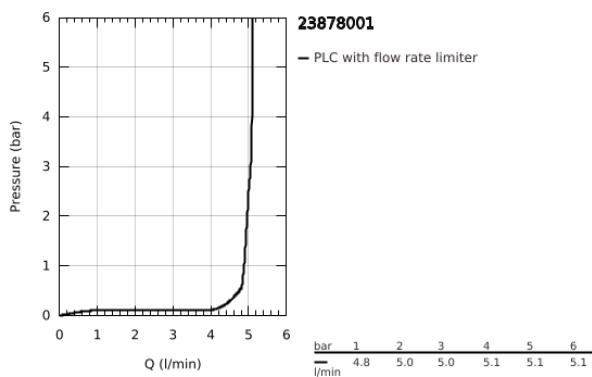

23 878 001 **BAULOOP SINGLE-LEVER BASIN MIXER 1/2"**
S-SIZE

TOOTE KIRJELDUS

- Värvus: chrome
- single hole installation
- metal lever
- GROHE SmoothControl 28 mm ceramic cartridge
- with temperature limiter
- GROHE LongLife finish
- Protected Water Ways no contact of water with lead or nickel inside the tap
- GROHE EcoJoy - less water, perfect flow
- maximum flow rate (at 3 bar): 5 l/min
- rapid installation system
- smooth body with plastic push open waste set 1 1/4"
- flexible connection hoses
- professional edition

23 878 001 **BAULOOP SINGLE-LEVER BASIN MIXER 1/2"**
S-SIZE

VARUOSAD, september 2018 – nüüd

- 1: Cartridge (Tellimuse number 48518000)
- 2: Mousseur (Tellimuse number 48159000)
- 3: Shank mounting kit (Tellimuse number 46249000)
- 4: Waste set with push-open plug (Tellimuse number 65807000)
- 5: Mounting wrench (Tellimuse number 19017000)*