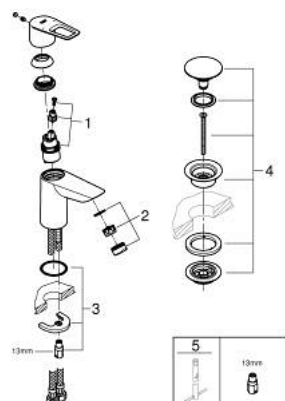

23 878 001 **BAULOOP SINGLE-LEVER BASIN MIXER 1/2"**
S-SIZE

TOOTE KIRJELDUS

- Värvus: chrome
- single hole installation
- metal lever
- GROHE SmoothControl 28 mm ceramic cartridge
- with temperature limiter
- GROHE LongLife finish
- Protected Water Ways no contact of water with lead or nickel inside the tap
- GROHE EcoJoy - less water, perfect flow
- maximum flow rate (at 3 bar): 5 l/min
- rapid installation system
- smooth body with plastic push open waste set 1 1/4"
- flexible connection hoses
- professional edition

23 878 001 **BAULOOP SINGLE-LEVER BASIN MIXER 1/2"**
S-SIZE

VARUOSAD, september 2018 – nüüd

- 1: Cartridge (Tellimuse number 48518000)
- 2: Mousseur (Tellimuse number 48159000)
- 3: Shank mounting kit (Tellimuse number 46249000)
- 4: Waste set with push-open plug (Tellimuse number 65807000)
- 5: Mounting wrench (Tellimuse number 19017000)*