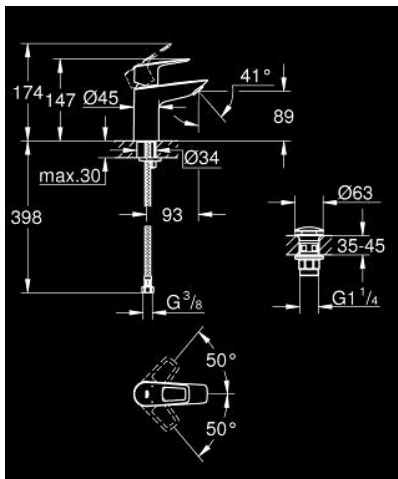

23 878 001 **BAULOOP SINGLE-LEVER BASIN MIXER 1/2"**
S-SIZE

TOOTE KIRJELDUS

- Värvus: chrome
- single hole installation
- metal lever
- GROHE SmoothControl 28 mm ceramic cartridge
- with temperature limiter
- GROHE LongLife finish
- Protected Water Ways no contact of water with lead or nickel inside the tap
- GROHE EcoJoy - less water, perfect flow
- maximum flow rate (at 3 bar): 5 l/min
- rapid installation system
- smooth body with plastic push open waste set 1 1/4"
- flexible connection hoses
- professional edition

23 878 001 **BAULOOP SINGLE-LEVER BASIN MIXER 1/2"**
S-SIZE

VARUOSAD, september 2018 – nüüd

- 1: Cartridge (Tellimuse number 48518000)
- 2: Mousseur (Tellimuse number 48159000)
- 3: Shank mounting kit (Tellimuse number 46249000)
- 4: Waste set with push-open plug (Tellimuse number 65807000)
- 5: Mounting wrench (Tellimuse number 19017000)*